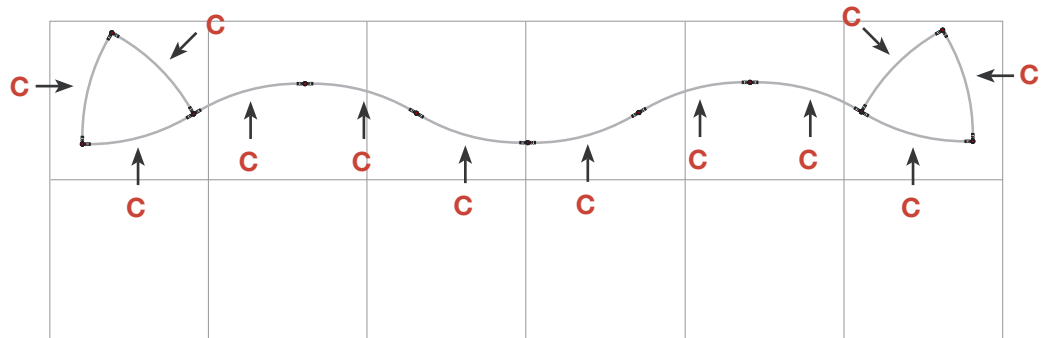

## Exhibition unit **Shape D109** 230 cm

Side view

Top view

Item.	Components	Quantity
<b>A</b>	Red junction	22 pcs.
<b>B</b>	Grey junction	11 pcs.
<b>C</b>	Purple rod	36 pcs.
<b>D</b>	Gold rod	22 pcs.
<b>E</b>	Gold wing	22 pcs.
	Hanger	20 pcs.
	Clicker	20 pcs.

## Exhibition unit **Shape D109** 230 cm

D109  Item No. 9124	Panel no.	Quantity	Height (mm)	Width (mm)	Height (inch)	Width (inch)
	<b>1</b>	2	2460 mm	836 mm	96.85"	32 15/16"
<b>2</b>	2	2460 mm	807 mm	96.85"	31 3/4"	
<b>4</b>	4	2460 mm	749 mm	96.85"	29 1/2"	
<b>3</b>	2	2460 mm	778 mm	96.85"	30 5/8"	
<b>Total panels</b>		<b>10</b>	<i>This panels fits into one MB EGO Plastic Hard Case</i>			