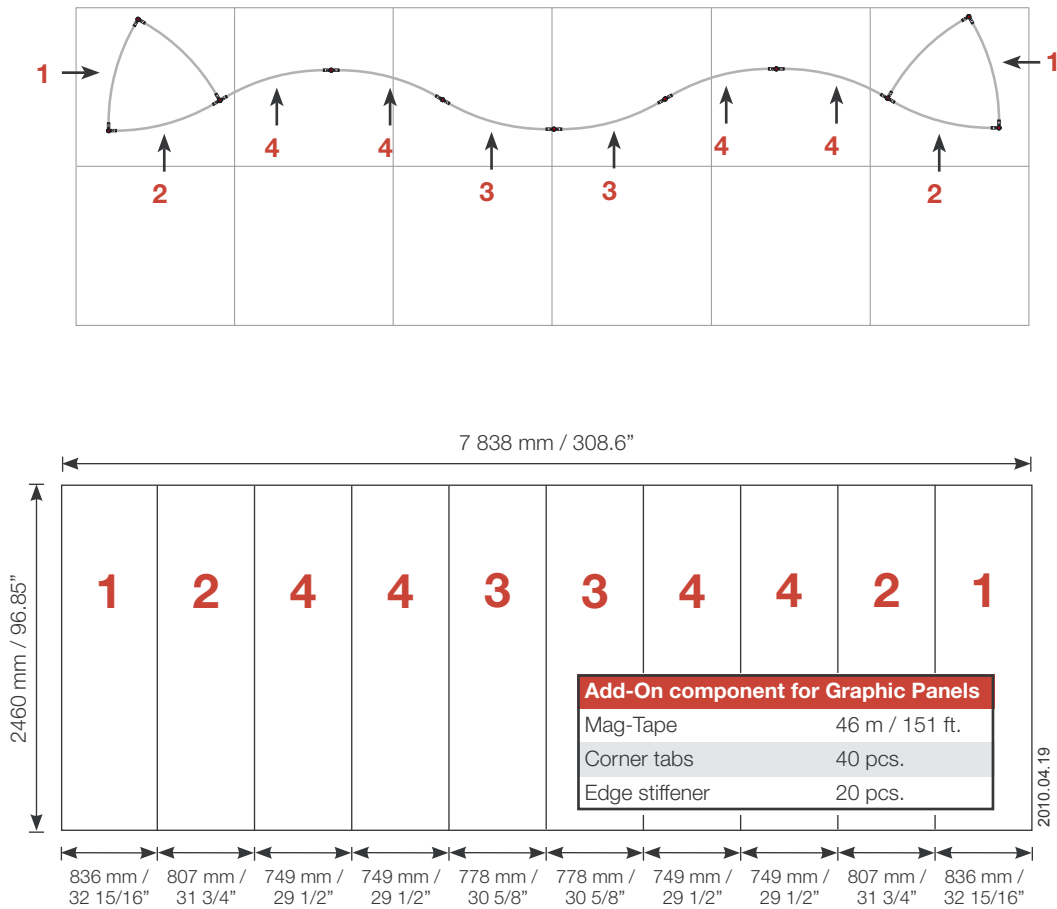

Exhibition unit **Shape D109** 230 cm

D109 Item No. 9124	Panel no.	Quantity	Height (mm)	Width (mm)	Height (inch)	Width (inch)
	1	2	2460 mm	836 mm	96.85"	32 15/16"
2	2	2460 mm	807 mm	96.85"	31 3/4"	
4	4	2460 mm	749 mm	96.85"	29 1/2"	
3	2	2460 mm	778 mm	96.85"	30 5/8"	
Total panels		10	<i>This panels fits into one MB EGO Plastic Hard Case</i>			

Top view

For more information on graphic panel production, see our folder "EGO Graphic Panel Production" or visit www.markbricdisplay.com/EGO