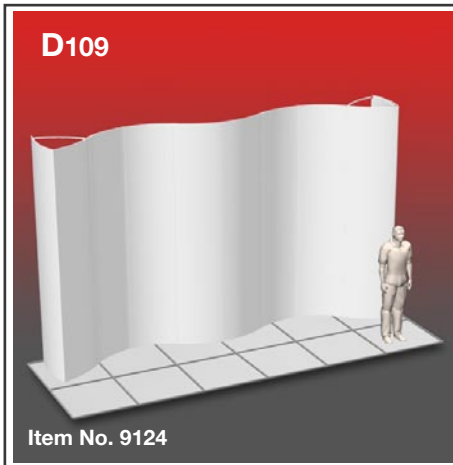

## Exhibition unit **Shape D109** 230 cm

Side view

Top view

Item.	Components	Quantity
<b>A</b>	Red junction	22 pcs.
<b>B</b>	Grey junction	11 pcs.
<b>C</b>	Purple rod	36 pcs.
<b>D</b>	Gold rod	22 pcs.
<b>E</b>	Gold wing	22 pcs.
	Hanger	20 pcs.
	Clicker	20 pcs.

## Exhibition unit **Shape D109** 230 cm

D109  Item No. 9124	Panel no.	Quantity	Height (mm)	Width (mm)	Height (inch)	Width (inch)
	<b>1</b>	2	2460 mm	836 mm	96.85"	32 15/16"
<b>2</b>	2	2460 mm	807 mm	96.85"	31 3/4"	
<b>4</b>	4	2460 mm	749 mm	96.85"	29 1/2"	
<b>3</b>	2	2460 mm	778 mm	96.85"	30 5/8"	
<b>Total panels</b>		<b>10</b>	<i>This panels fits into one MB EGO Plastic Hard Case</i>			