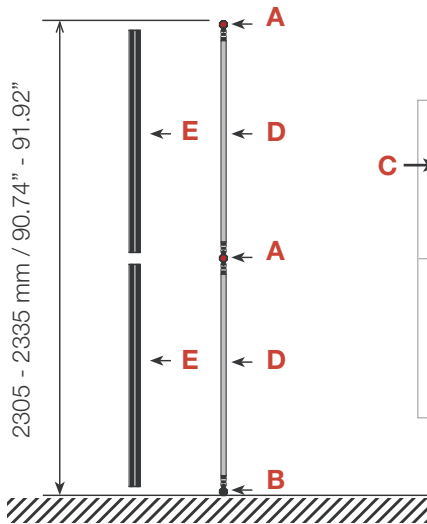

## Exhibition unit **Shape D109** 230 cm

Side view

Top view

Item.	Components	Quantity
<b>A</b>	Red junction	22 pcs.
<b>B</b>	Grey junction	11 pcs.
<b>C</b>	Purple rod	36 pcs.
<b>D</b>	Gold rod	22 pcs.
<b>E</b>	Gold wing	22 pcs.
	Hanger	20 pcs.
	Clicker	20 pcs.

## Exhibition unit **Shape D109** 230 cm

D109  Item No. 9124	Panel no.	Quantity	Height (mm)	Width (mm)	Height (inch)	Width (inch)
	<b>1</b>	2	2460 mm	836 mm	96.85"	32 15/16"
<b>2</b>	2	2460 mm	807 mm	96.85"	31 3/4"	
<b>4</b>	4	2460 mm	749 mm	96.85"	29 1/2"	
<b>3</b>	2	2460 mm	778 mm	96.85"	30 5/8"	
<b>Total panels</b>		<b>10</b>	<i>This panels fits into one MB EGO Plastic Hard Case</i>			