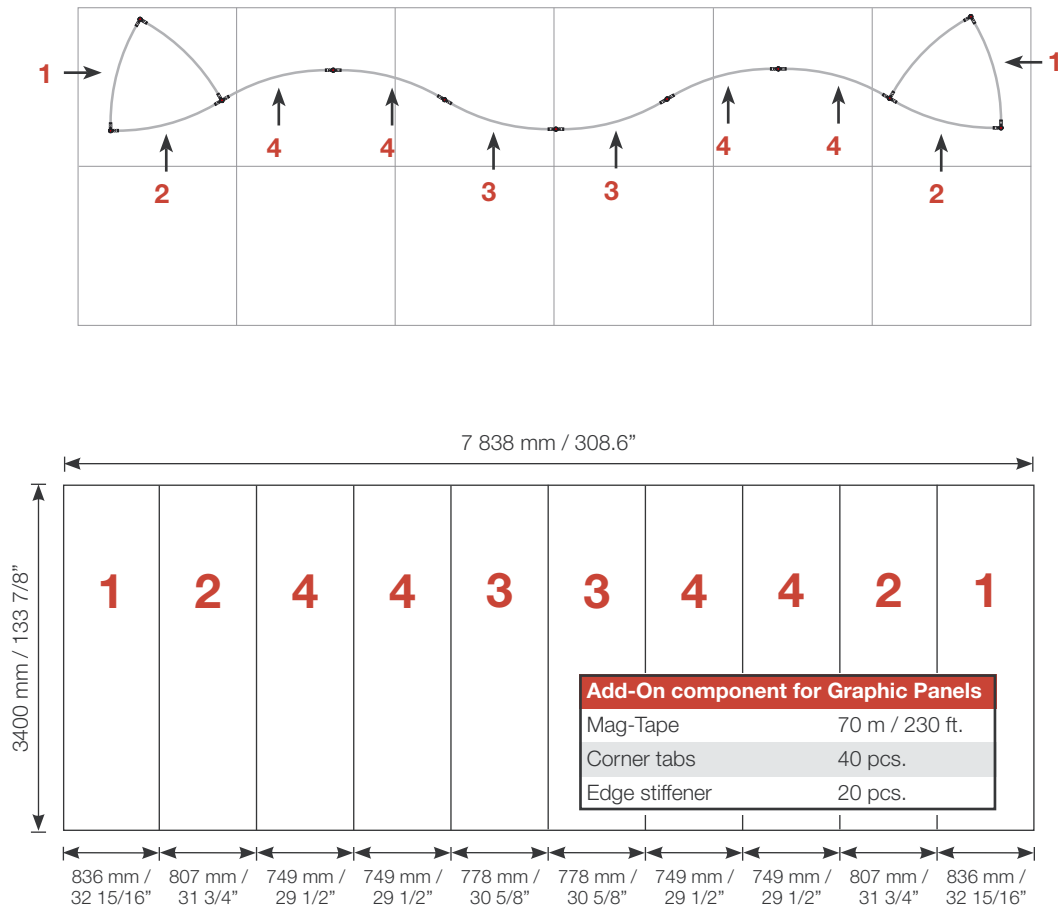

Exhibition unit **Shape D109** 340 cm

D109 Item No. 9125	Panel no.	Quantity	Height (mm)	Width (mm)	Height (inch)	Width (inch)
	1	2	3400 mm	836 mm	133 7/8"	32 15/16"
2	2	3400 mm	807 mm	133 7/8"	31 3/4"	
4	4	3400 mm	749 mm	133 7/8"	29 1/2"	
3	2	3400 mm	778 mm	133 7/8"	30 5/8"	
Total panels		10	<i>This panels fits into one MB EGO Plastic Hard Case</i>			

Top view

For more information on graphic panel production, see our folder "EGO Graphic Panel Production" or visit www.markbricdisplay.com/EGO