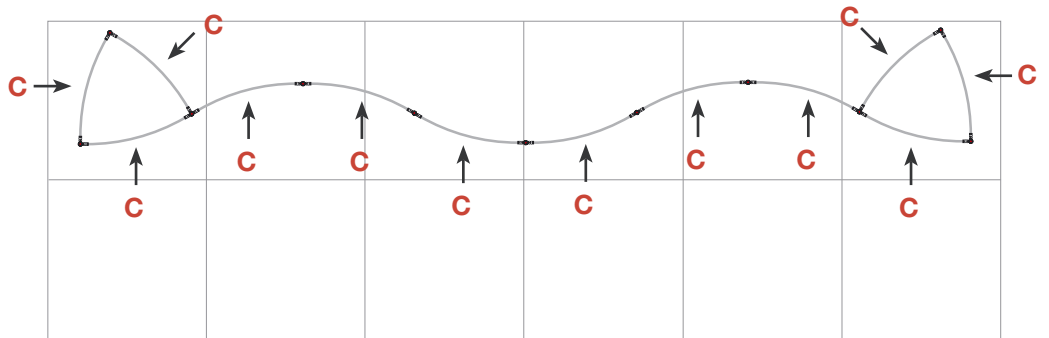

Exhibition unit **Shape D109** 340 cm

Side view

Top view

Item.	Components	Quantity
A	Red junction	22 pcs.
B	Grey junction	11 pcs.
C	Purple rod	36 pcs.
D	Gold rod	22 pcs.
E	Gold wing	22 pcs.
	Hanger	20 pcs.
	Clicker	20 pcs.

2010.03.28

For more information on how to assemble Ego, see our folder "General Assembly Instruction" or visit www.markbricdisplay.com/EGO

Exhibition unit **Shape D109** 340 cm

D109  Item No. 9125	Panel no.	Quantity	Height (mm)	Width (mm)	Height (inch)	Width (inch)
	1	2	3400 mm	836 mm	133 7/8"	32 15/16"
2	2	3400 mm	807 mm	133 7/8"	31 3/4"	
4	4	3400 mm	749 mm	133 7/8"	29 1/2"	
3	2	3400 mm	778 mm	133 7/8"	30 5/8"	
Total panels		10	<i>This panels fits into one MB EGO Plastic Hard Case</i>			