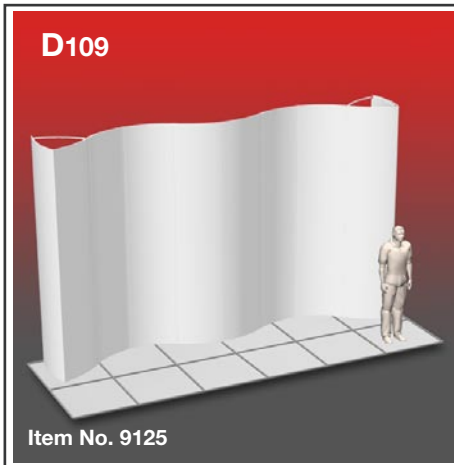

Exhibition unit **Shape D109** 340 cm

Side view

Top view

Item.	Components	Quantity
A	Red junction	22 pcs.
B	Grey junction	11 pcs.
C	Purple rod	36 pcs.
D	Gold rod	22 pcs.
E	Gold wing	22 pcs.
	Hanger	20 pcs.
	Clicker	20 pcs.

2010.03.28

For more information on how to assemble Ego, see our folder "General Assembly Instruction" or visit www.markbricdisplay.com/EGO

Exhibition unit **Shape D109** 340 cm

D109  Item No. 9125	Panel no.	Quantity	Height (mm)	Width (mm)	Height (inch)	Width (inch)
	1	2	3400 mm	836 mm	133 7/8"	32 15/16"
2	2	3400 mm	807 mm	133 7/8"	31 3/4"	
4	4	3400 mm	749 mm	133 7/8"	29 1/2"	
3	2	3400 mm	778 mm	133 7/8"	30 5/8"	
Total panels		10	<i>This panels fits into one MB EGO Plastic Hard Case</i>			