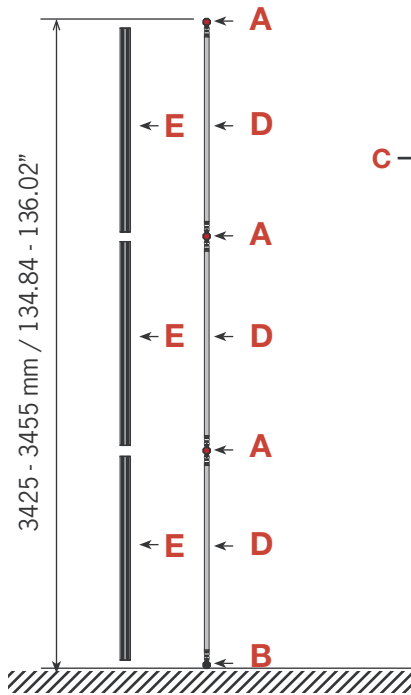

Exhibition unit **Shape D109** 340 cm

Side view

Top view

Item.	Components	Quantity
A	Red junction	22 pcs.
B	Grey junction	11 pcs.
C	Purple rod	36 pcs.
D	Gold rod	22 pcs.
E	Gold wing	22 pcs.
	Hanger	20 pcs.
	Clicker	20 pcs.

2010.03.28

For more information on how to assemble Ego, see our folder "General Assembly Instruction" or visit www.markbricdisplay.com/EGO

Exhibition unit **Shape D109** 340 cm

D109  Item No. 9125	Panel no.	Quantity	Height (mm)	Width (mm)	Height (inch)	Width (inch)
	1	2	3400 mm	836 mm	133 7/8"	32 15/16"
2	2	3400 mm	807 mm	133 7/8"	31 3/4"	
4	4	3400 mm	749 mm	133 7/8"	29 1/2"	
3	2	3400 mm	778 mm	133 7/8"	30 5/8"	
Total panels		10	<i>This panels fits into one MB EGO Plastic Hard Case</i>			