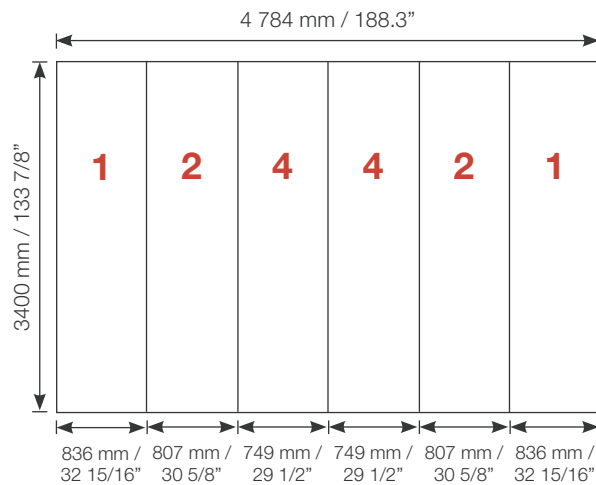

## Exhibition unit **Shape D110** 340 cm

Item.	Components	Quantity
<b>A</b>	Red junction	21 pcs.
<b>B</b>	Grey junction	7 pcs.
<b>C</b>	Purple rod	32 pcs.
<b>D</b>	Gold rod	21 pcs.
<b>E</b>	Gold wing	21 pcs.
	Hanger	12 pcs.
	Clicker	12 pcs.

## Exhibition unit **Shape D110** 340 cm

D110 	Panel no.	Quantity	Height (mm)	Width (mm)	Height (inch)	Width (inch)
	<b>1</b>	2	2	3400 mm	836 mm	133 7/8"
<b>2</b>	2	2	3400 mm	807 mm	133 7/8"	31 3/4"
<b>4</b>	2	2	3400 mm	749 mm	133 7/8"	29 1/2"
<b>Total panels</b>		<b>6</b>	<i>This panels fits into one MB EGO Plastic Hard Case</i>			

**Add-On component for Graphic Panels**

Mag-Tape	41 m / 135 ft.
Corner tabs	24 pcs.
Edge stiffener	12 pcs.

For more information on graphic panel production, see our folder "EGO Graphic Panel Production" or visit [www.markbricdisplay.com/EGO](http://www.markbricdisplay.com/EGO)