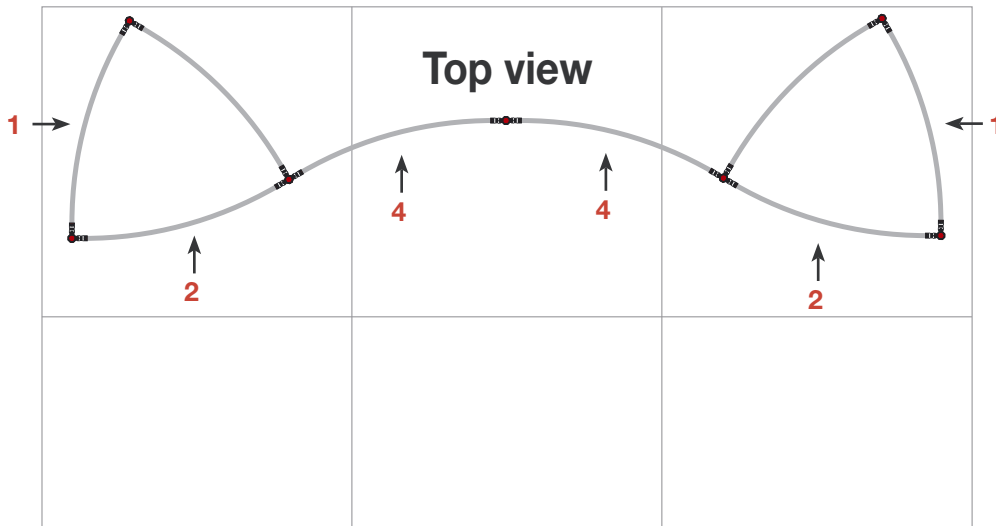

## Exhibition unit **Shape D110** 340 cm

Item.	Components	Quantity
<b>A</b>	Red junction	21 pcs.
<b>B</b>	Grey junction	7 pcs.
<b>C</b>	Purple rod	32 pcs.
<b>D</b>	Gold rod	21 pcs.
<b>E</b>	Gold wing	21 pcs.
	Hanger	12 pcs.
	Clicker	12 pcs.

## Exhibition unit **Shape D110** 340 cm

D110 	Panel no.	Quantity	Height (mm)	Width (mm)	Height (inch)	Width (inch)
	<b>1</b>	2	2	3400 mm	836 mm	133 7/8"
<b>2</b>	2	2	3400 mm	807 mm	133 7/8"	31 3/4"
<b>4</b>	2	2	3400 mm	749 mm	133 7/8"	29 1/2"
<b>Total panels</b>		<b>6</b>	<i>This panels fits into one MB EGO Plastic Hard Case</i>			