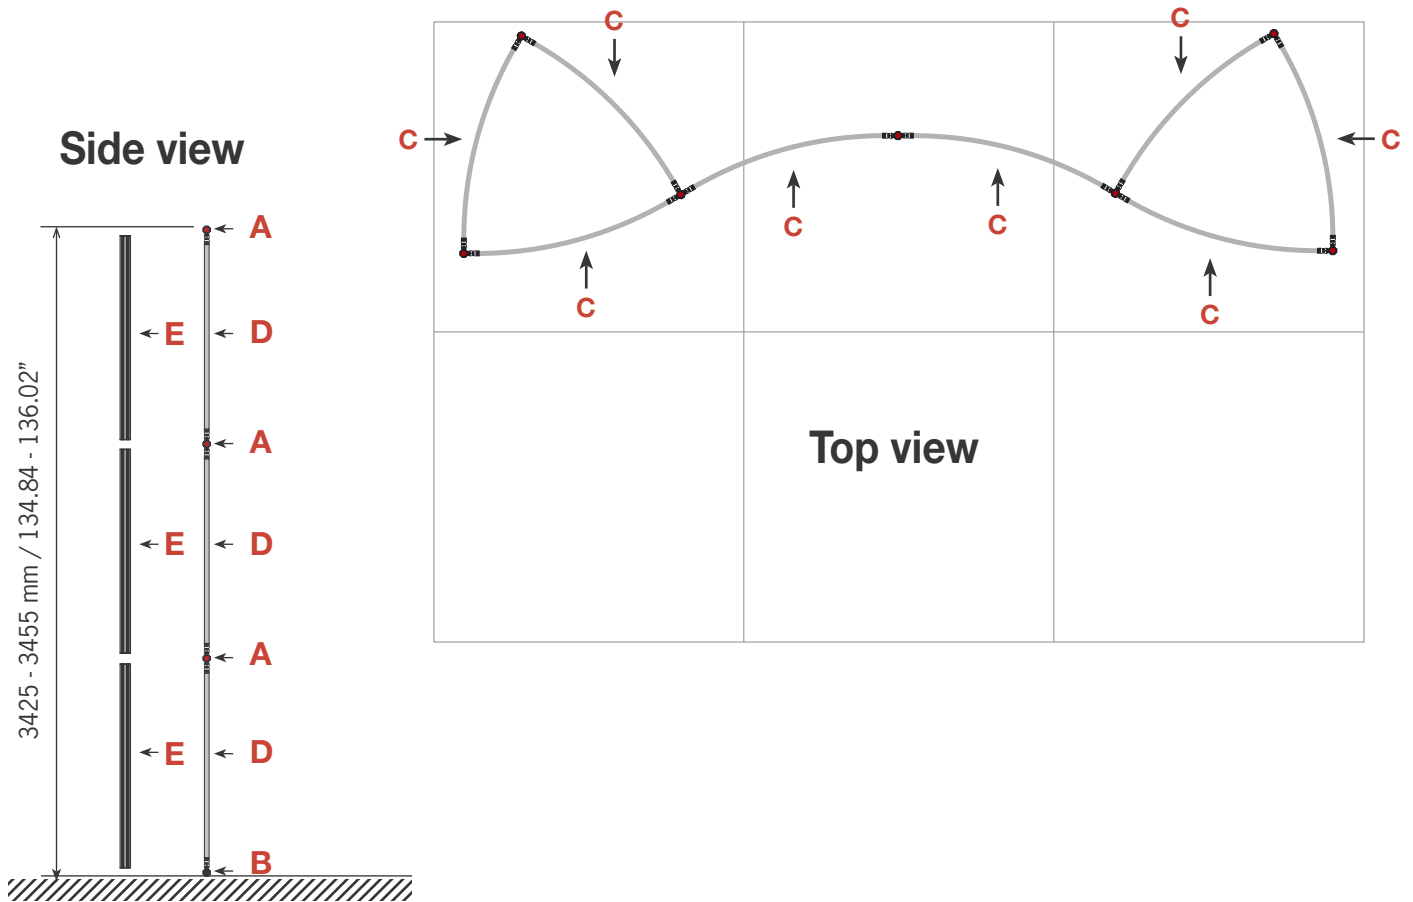

## Exhibition unit **Shape D110** 340 cm

Item.	Components	Quantity
<b>A</b>	Red junction	21 pcs.
<b>B</b>	Grey junction	7 pcs.
<b>C</b>	Purple rod	32 pcs.
<b>D</b>	Gold rod	21 pcs.
<b>E</b>	Gold wing	21 pcs.
	Hanger	12 pcs.
	Clicker	12 pcs.

## Exhibition unit **Shape D110** 340 cm

D110 	Panel no.	Quantity	Height (mm)	Width (mm)	Height (inch)	Width (inch)
	<b>1</b>	2	2	3400 mm	836 mm	133 7/8"
<b>2</b>	2	2	3400 mm	807 mm	133 7/8"	31 3/4"
<b>4</b>	2	2	3400 mm	749 mm	133 7/8"	29 1/2"
<b>Total panels</b>		<b>6</b>	<i>This panels fits into one MB EGO Plastic Hard Case</i>			

**Add-On component for Graphic Panels**

Mag-Tape	41 m / 135 ft.
Corner tabs	24 pcs.
Edge stiffener	12 pcs.

For more information on graphic panel production, see our folder "EGO Graphic Panel Production" or visit [www.markbricdisplay.com/EGO](http://www.markbricdisplay.com/EGO)