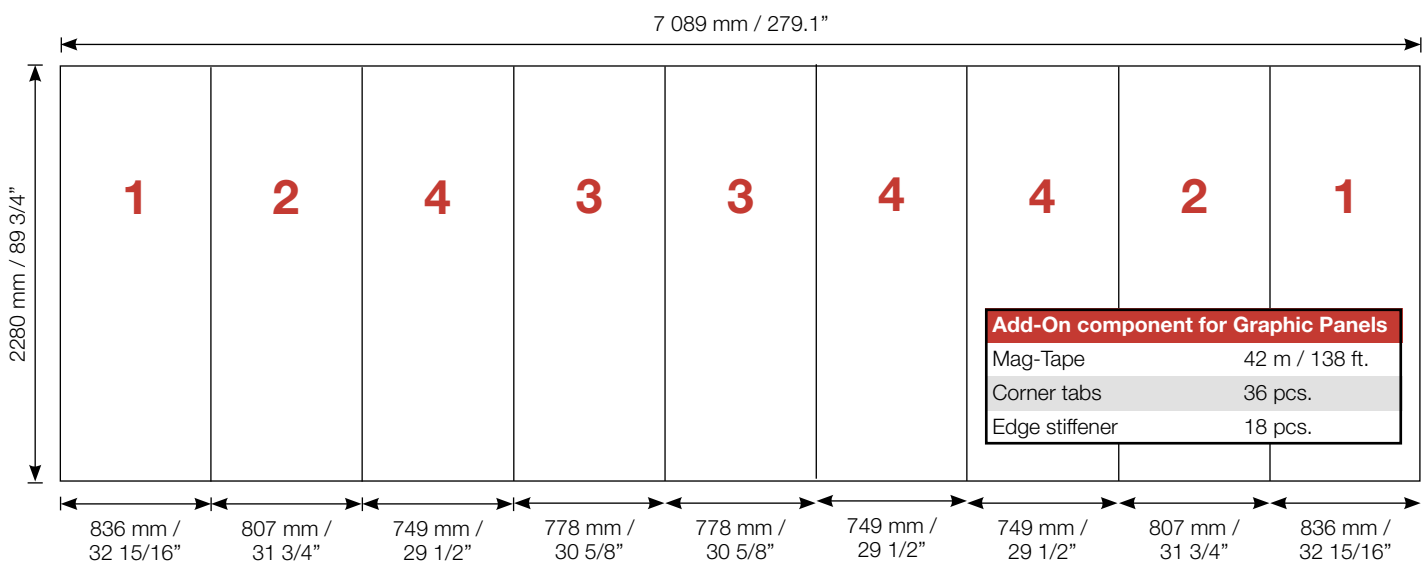

## Exhibition unit **Shape D14** 230 cm

 <p><b>D14</b></p> <p>Item No. 9120</p>	Item.	Components	Quantity
	<b>A</b>	Red junction	20 pcs.
	<b>B</b>	Grey junction	10 pcs.
	<b>C</b>	Purple rod	33 pcs.
	<b>D</b>	Gold rod	20 pcs.
	<b>E</b>	Gold wing	20 pcs.
		Hanger	18 pcs.
		Clicker	18 pcs.

## Exhibition unit **Shape D14** 230 cm

D14 	Panel no.	Quantity	Height (mm)	Width (mm)	Height (inch)	Width (inch)
	<b>1</b>	2	2	2280 mm	836 mm	89 3/4"
<b>2</b>	2	2	2280 mm	807 mm	89 3/4"	31 3/4"
<b>4</b>	3	3	2280 mm	749 mm	89 3/4"	29 1/2"
<b>3</b>	2	2	2280 mm	778 mm	89 3/4"	30 5/8"
<b>Total panels</b>		<b>9</b>	<i>This panels fits into one MB EGO Plastic Hard Case</i>			