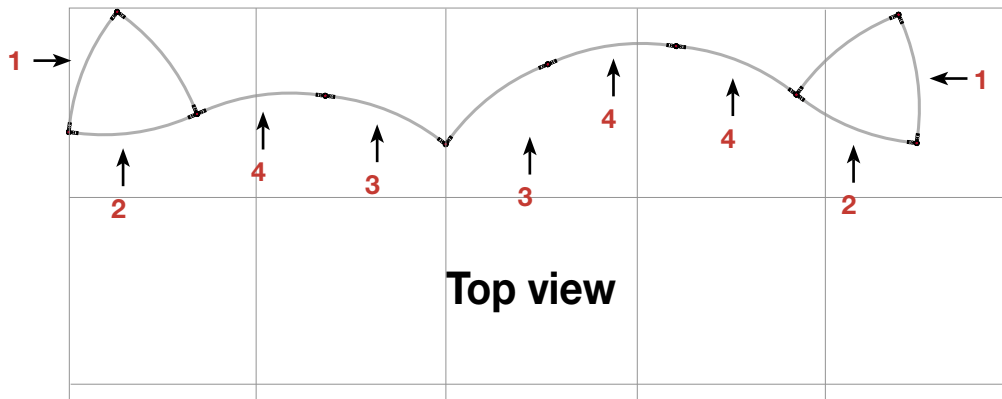

## Exhibition unit **Shape D14** 230 cm

 <p><b>D14</b></p> <p>Item No. 9120</p>	Item.	Components	Quantity
	<b>A</b>	Red junction	20 pcs.
	<b>B</b>	Grey junction	10 pcs.
	<b>C</b>	Purple rod	33 pcs.
	<b>D</b>	Gold rod	20 pcs.
	<b>E</b>	Gold wing	20 pcs.
		Hanger	18 pcs.
		Clicker	18 pcs.

## Exhibition unit **Shape D14** 230 cm

D14 	Panel no.	Quantity	Height (mm)	Width (mm)	Height (inch)	Width (inch)
	<b>1</b>	2	2	2280 mm	836 mm	89 3/4"
<b>2</b>	2	2	2280 mm	807 mm	89 3/4"	31 3/4"
<b>4</b>	3	3	2280 mm	749 mm	89 3/4"	29 1/2"
<b>3</b>	2	2	2280 mm	778 mm	89 3/4"	30 5/8"
<b>Total panels</b>		<b>9</b>	<i>This panels fits into one MB EGO Plastic Hard Case</i>			