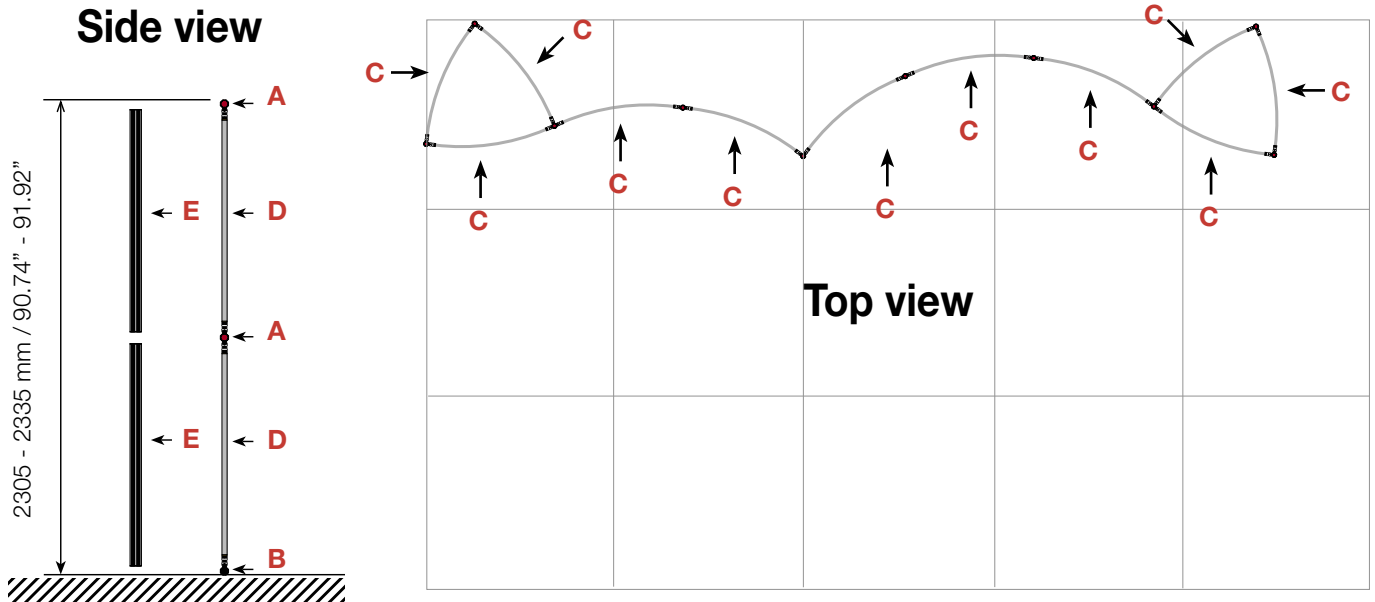

## Exhibition unit **Shape D14** 230 cm

 <p><b>D14</b></p> <p>Item No. 9120</p>	Item.	Components	Quantity
	<b>A</b>	Red junction	20 pcs.
	<b>B</b>	Grey junction	10 pcs.
	<b>C</b>	Purple rod	33 pcs.
	<b>D</b>	Gold rod	20 pcs.
	<b>E</b>	Gold wing	20 pcs.
		Hanger	18 pcs.
		Clicker	18 pcs.

## Exhibition unit **Shape D14** 230 cm

D14 	Panel no.	Quantity	Height (mm)	Width (mm)	Height (inch)	Width (inch)
	<b>1</b>	2	2	2280 mm	836 mm	89 3/4"
<b>2</b>	2	2	2280 mm	807 mm	89 3/4"	31 3/4"
<b>4</b>	3	3	2280 mm	749 mm	89 3/4"	29 1/2"
<b>3</b>	2	2	2280 mm	778 mm	89 3/4"	30 5/8"
<b>Total panels</b>		<b>9</b>	<i>This panels fits into one MB EGO Plastic Hard Case</i>			