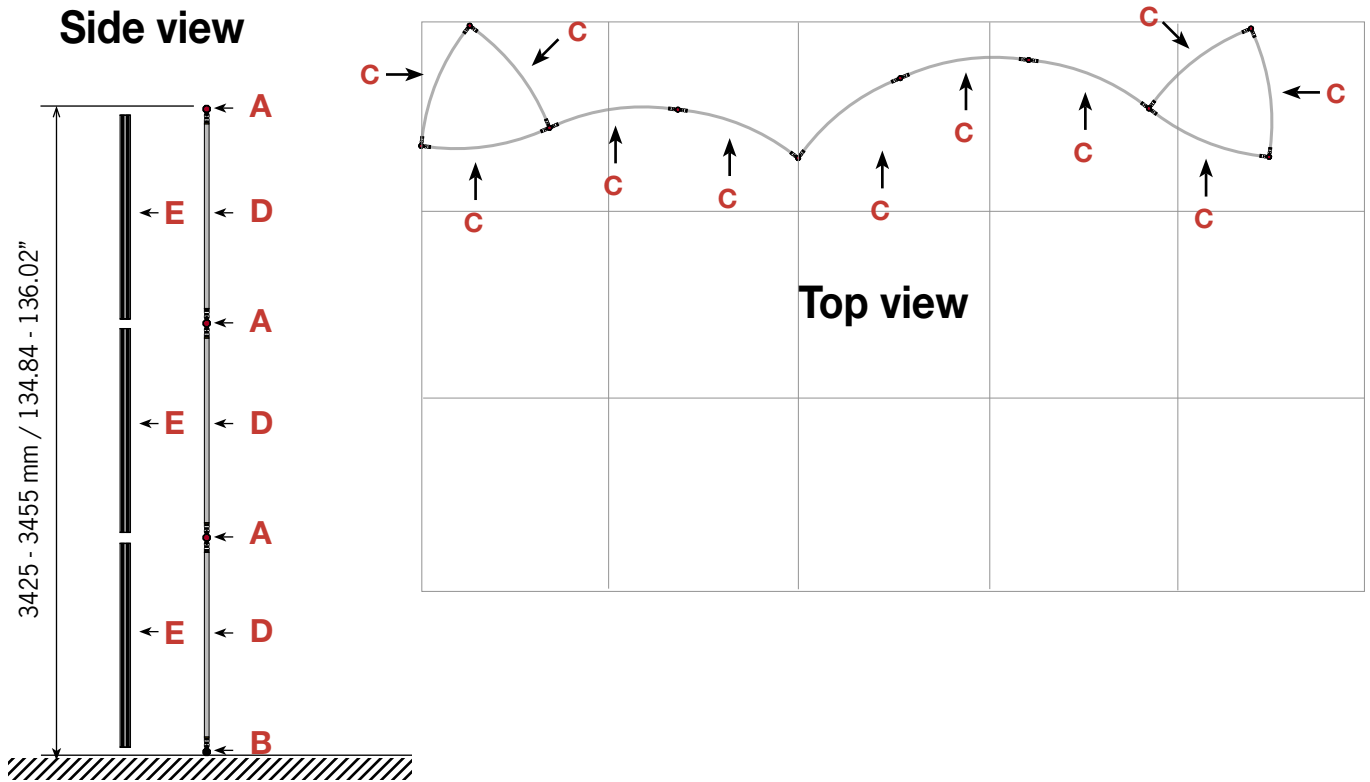

Exhibition unit **Shape D14** 340 cm

Item.	Components	Quantity
A	Red junction	30 pcs.
B	Grey junction	10 pcs.
C	Purple rod	33 pcs.
D	Gold rod	30 pcs.
E	Gold wing	30 pcs.
	Hanger	18 pcs.
	Clicker	18 pcs.

D14

Item No. 9121

2010.04.18

For more information on how to assemble Ego, see our folder "General Assembly Instruction" or visit www.markbricdisplay.com/EGO

Exhibition unit **Shape D14** 340 cm

D14 	Panel no.	Quantity	Height (mm)	Width (mm)	Height (inch)	Width (inch)
	1	2	2	3400 mm	836 mm	133 7/8"
2	2	2	3400 mm	807 mm	133 7/8"	31 3/4"
4	3	3	3400 mm	749 mm	133 7/8"	29 1/2"
3	2	2	3400 mm	778 mm	133 7/8"	30 5/8"
Total panels		9	<i>This panels fits into one MB EGO Plastic Hard Case</i>			