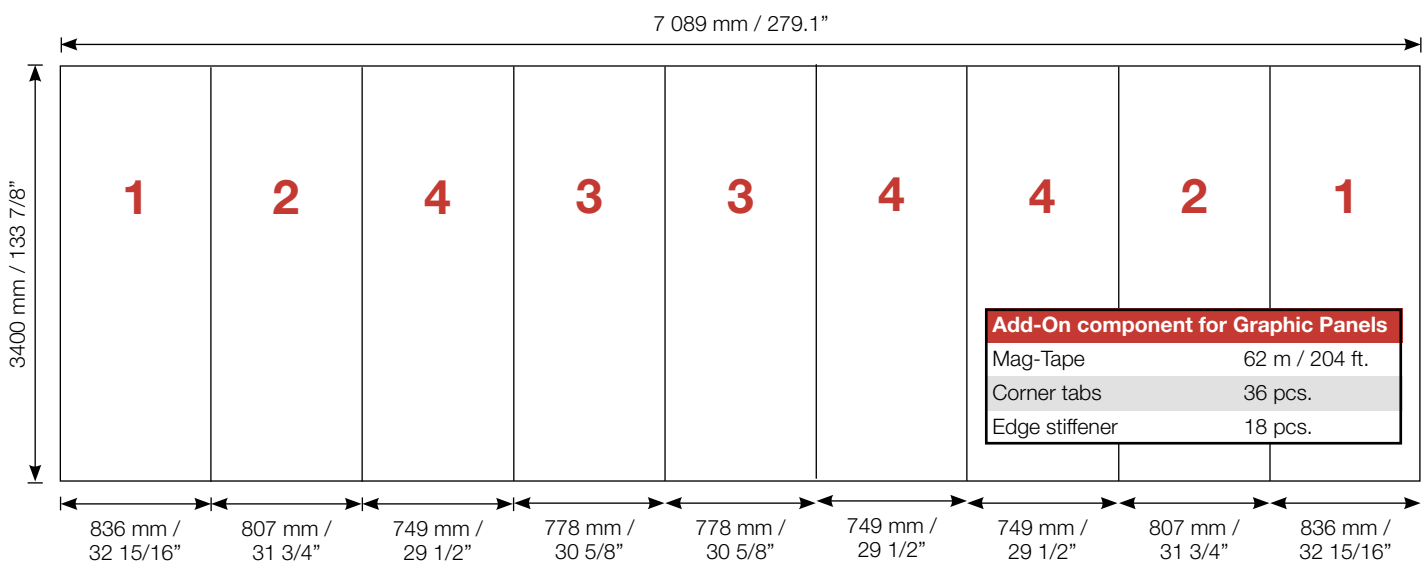

Exhibition unit **Shape D14** 340 cm

Item.	Components	Quantity
A	Red junction	30 pcs.
B	Grey junction	10 pcs.
C	Purple rod	33 pcs.
D	Gold rod	30 pcs.
E	Gold wing	30 pcs.
	Hanger	18 pcs.
	Clicker	18 pcs.

D14

Item No. 9121

2010.04.18

For more information on how to assemble Ego, see our folder "General Assembly Instruction" or visit www.markbricdisplay.com/EGO

Exhibition unit **Shape D14** 340 cm

D14 	Panel no.	Quantity	Height (mm)	Width (mm)	Height (inch)	Width (inch)
	1	2	2	3400 mm	836 mm	133 7/8"
2	2	2	3400 mm	807 mm	133 7/8"	31 3/4"
4	3	3	3400 mm	749 mm	133 7/8"	29 1/2"
3	2	2	3400 mm	778 mm	133 7/8"	30 5/8"
Total panels		9	<i>This panels fits into one MB EGO Plastic Hard Case</i>			