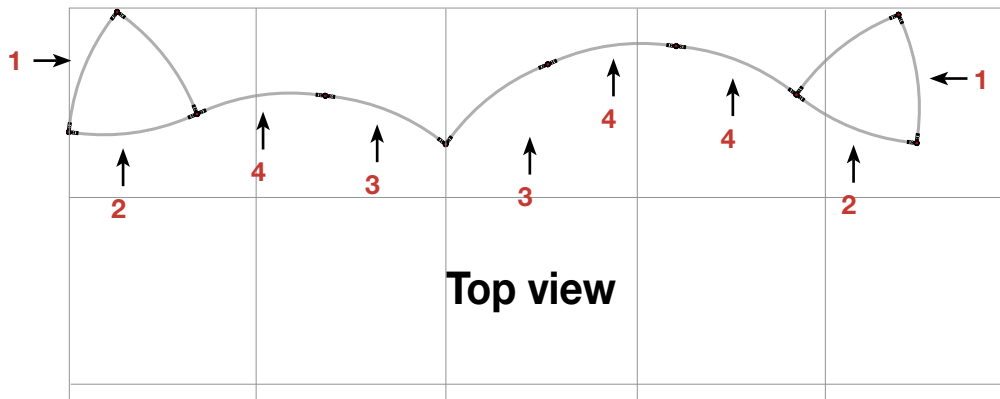

Exhibition unit **Shape D14** 340 cm

Item.	Components	Quantity
A	Red junction	30 pcs.
B	Grey junction	10 pcs.
C	Purple rod	33 pcs.
D	Gold rod	30 pcs.
E	Gold wing	30 pcs.
	Hanger	18 pcs.
	Clicker	18 pcs.

D14

Item No. 9121

2010.04.18

For more information on how to assemble Ego, see our folder "General Assembly Instruction" or visit www.markbricdisplay.com/EGO

Exhibition unit **Shape D14** 340 cm

D14 	Panel no.	Quantity	Height (mm)	Width (mm)	Height (inch)	Width (inch)
	1	2	2	3400 mm	836 mm	133 7/8"
2	2	2	3400 mm	807 mm	133 7/8"	31 3/4"
4	3	3	3400 mm	749 mm	133 7/8"	29 1/2"
3	2	2	3400 mm	778 mm	133 7/8"	30 5/8"
Total panels		9	<i>This panels fits into one MB EGO Plastic Hard Case</i>			