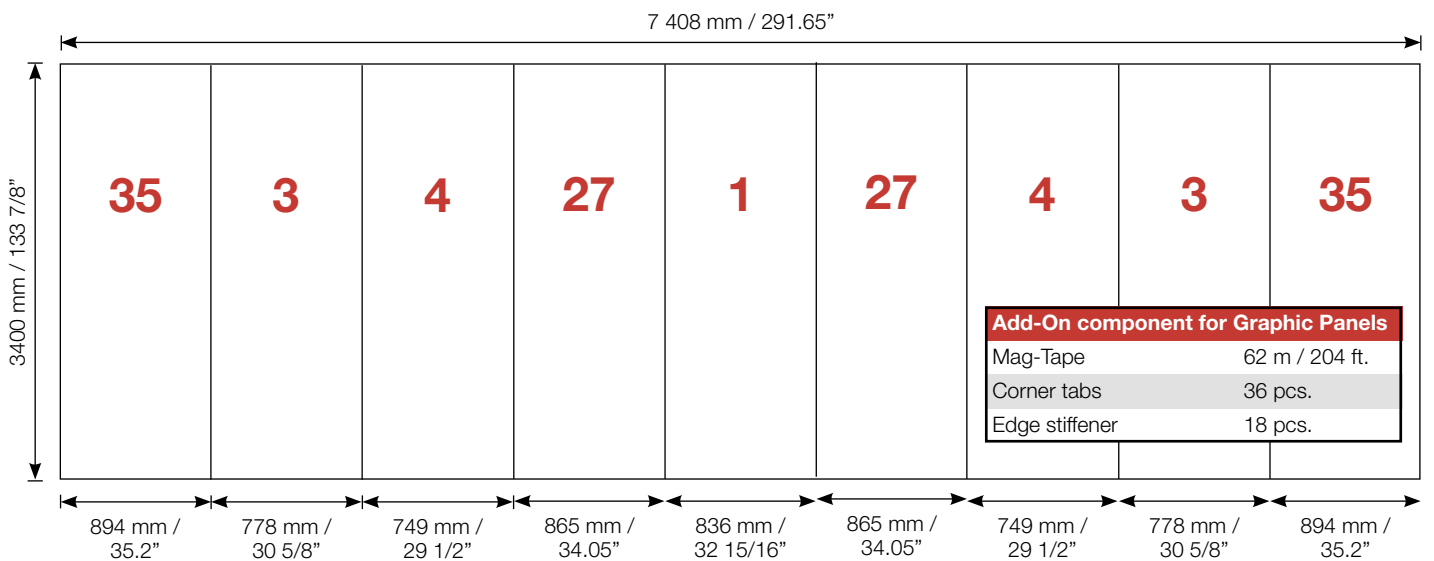

Exhibition unit **Shape D192** 340 cm

Side view

Item.	Components	Quantity
A	Red junction	30 pcs.
B	Grey junction	10 pcs.
C	Purple rod	20 pcs.
D	Brown rod	16 pcs.
E	Gold rod	30 pcs.
F	Gold wing	30 pcs.
	Hanger	18 pcs.
	Clicker	18 pcs.

D192

Item No. 9133

2010.04.18

For more information on how to assemble Ego, see our folder "General Assembly Instruction" or visit www.markbricdisplay.com/EGO

Exhibition unit **Shape D192** 340 cm

D192  Item No. 9133	Panel no.	Quantity	Height (mm)	Width (mm)	Height (inch)	Width (inch)
	35	2	2	3400 mm	894 mm	133 7/8"
3	2	2	3400 mm	778 mm	133 7/8"	30 5/8"
4	2	2	3400 mm	749 mm	133 7/8"	29 1/2"
27	2	2	3400 mm	865 mm	133 7/8"	34.05"
1	1	1	3400 mm	836 mm	133 7/8"	32 15/16"
Total panels		9	<i>This panels fits into one MB EGO Plastic Hard Case</i>			