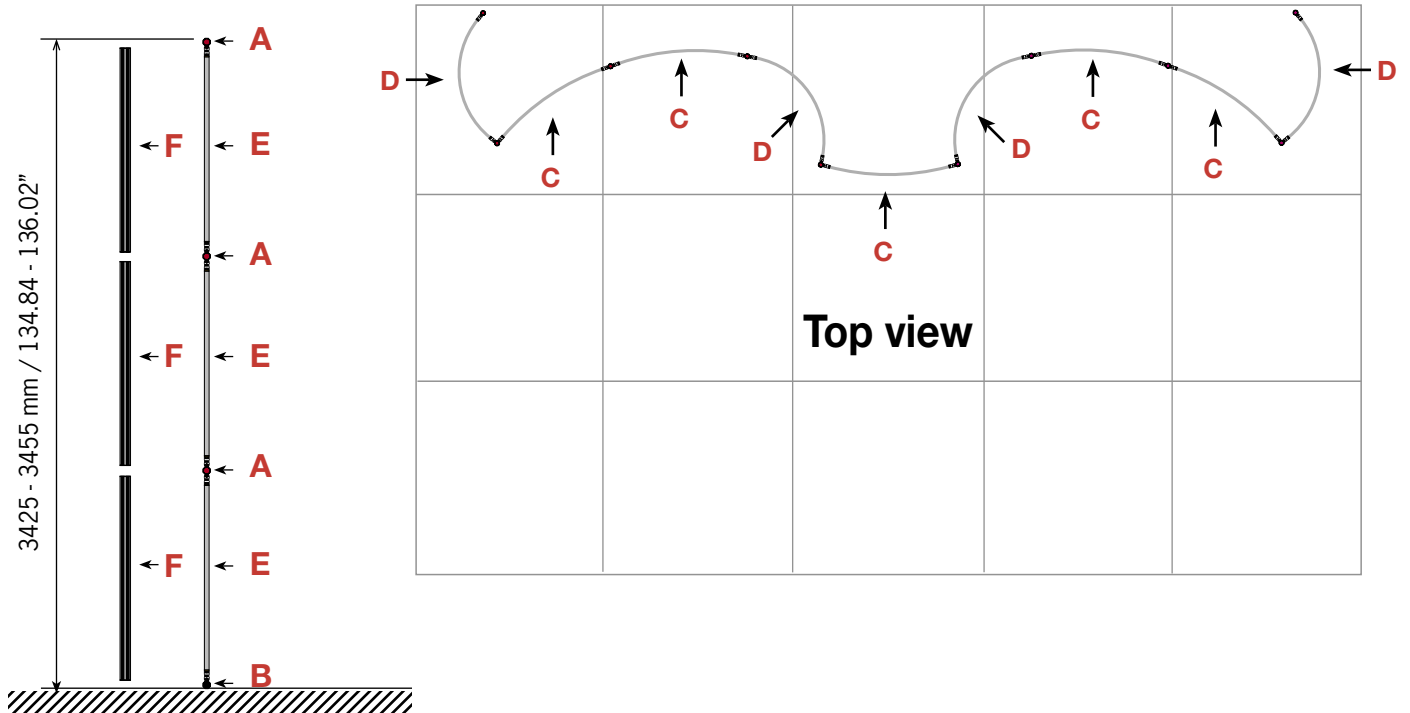

Exhibition unit **Shape D192** 340 cm

Side view

Item.	Components	Quantity
A	Red junction	30 pcs.
B	Grey junction	10 pcs.
C	Purple rod	20 pcs.
D	Brown rod	16 pcs.
E	Gold rod	30 pcs.
F	Gold wing	30 pcs.
	Hanger	18 pcs.
	Clicker	18 pcs.

D192

Item No. 9133

2010.04.18

For more information on how to assemble Ego, see our folder "General Assembly Instruction" or visit www.markbricdisplay.com/EGO

Exhibition unit **Shape D192** 340 cm

D192  Item No. 9133	Panel no.	Quantity	Height (mm)	Width (mm)	Height (inch)	Width (inch)
	35	2	2	3400 mm	894 mm	133 7/8"
3	2	2	3400 mm	778 mm	133 7/8"	30 5/8"
4	2	2	3400 mm	749 mm	133 7/8"	29 1/2"
27	2	2	3400 mm	865 mm	133 7/8"	34.05"
1	1	1	3400 mm	836 mm	133 7/8"	32 15/16"
Total panels		9	<i>This panels fits into one MB EGO Plastic Hard Case</i>			