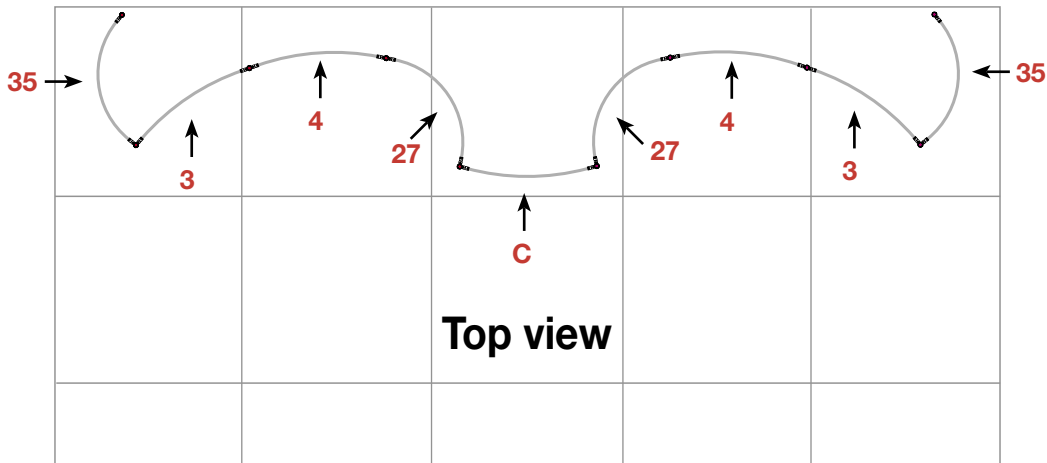

Exhibition unit **Shape D192** 340 cm

Side view

Item.	Components	Quantity
A	Red junction	30 pcs.
B	Grey junction	10 pcs.
C	Purple rod	20 pcs.
D	Brown rod	16 pcs.
E	Gold rod	30 pcs.
F	Gold wing	30 pcs.
	Hanger	18 pcs.
	Clicker	18 pcs.

D192

Item No. 9133

2010.04.18

For more information on how to assemble Ego, see our folder "General Assembly Instruction" or visit www.markbricdisplay.com/EGO

Exhibition unit **Shape D192** 340 cm

D192  Item No. 9133	Panel no.	Quantity	Height (mm)	Width (mm)	Height (inch)	Width (inch)
	35	2	2	3400 mm	894 mm	133 7/8"
3	2	2	3400 mm	778 mm	133 7/8"	30 5/8"
4	2	2	3400 mm	749 mm	133 7/8"	29 1/2"
27	2	2	3400 mm	865 mm	133 7/8"	34.05"
1	1	1	3400 mm	836 mm	133 7/8"	32 15/16"
Total panels		9	<i>This panels fits into one MB EGO Plastic Hard Case</i>			