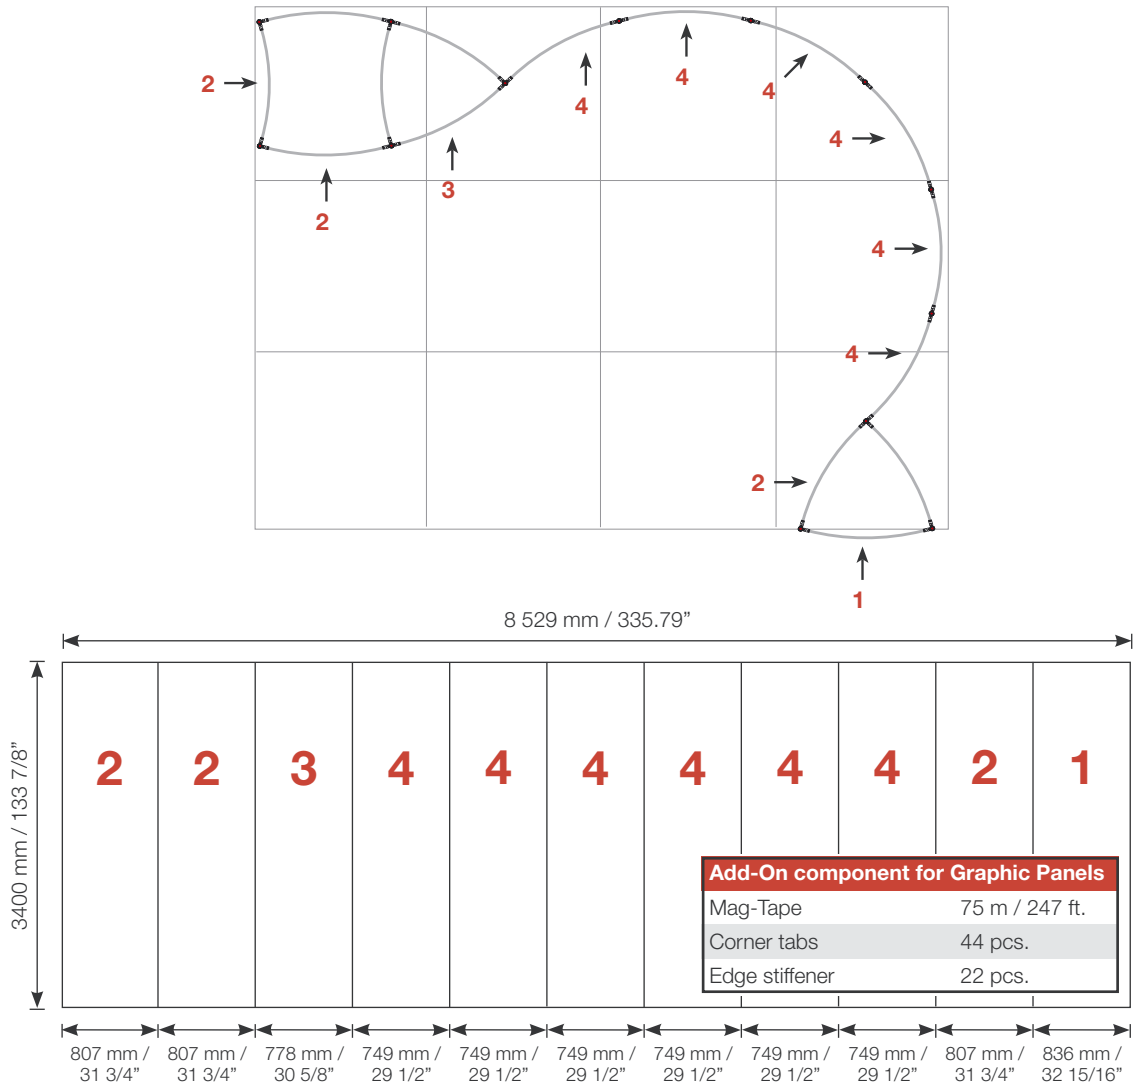

Exhibition unit **Shape D55** 340 cm

Item.	Components	Quantity
A	Red junction	39 pcs.
B	Grey junction	13 pcs.
C	Purple rod	60 pcs.
D	Gold rod	39 pcs.
E	Gold wing	36 pcs.
	Hanger	22 pcs.
	Clicker	22 pcs.

D55

2010.04.19

For more information on how to assemble Ego, see our folder "General Assembly Instruction" or visit www.markbricdisplay.com/EGO

Exhibition unit **Shape D55** 340 cm

D55 	Panel no.	Quantity	Height (mm)	Width (mm)	Height (inch)	Width (inch)
	1	2	2	3400 mm	836 mm	133 7/8"
39	2	2	3400 mm	720 mm	133 7/8"	28.35"
7	1	1	3400 mm	684 mm	133 7/8"	26 15/16"
4	5	5	3400 mm	749 mm	133 7/8"	29 1/2"
3	2	2	3400 mm	778 mm	133 7/8"	30 5/8"
38	1	1	3400 mm	687 mm	133 7/8"	27.05"
2	1	1	3400 mm	807 mm	133 7/8"	31 3/4"
Total panels		14	<i>This panels fits into one MB EGO Plastic Hard Case</i>			