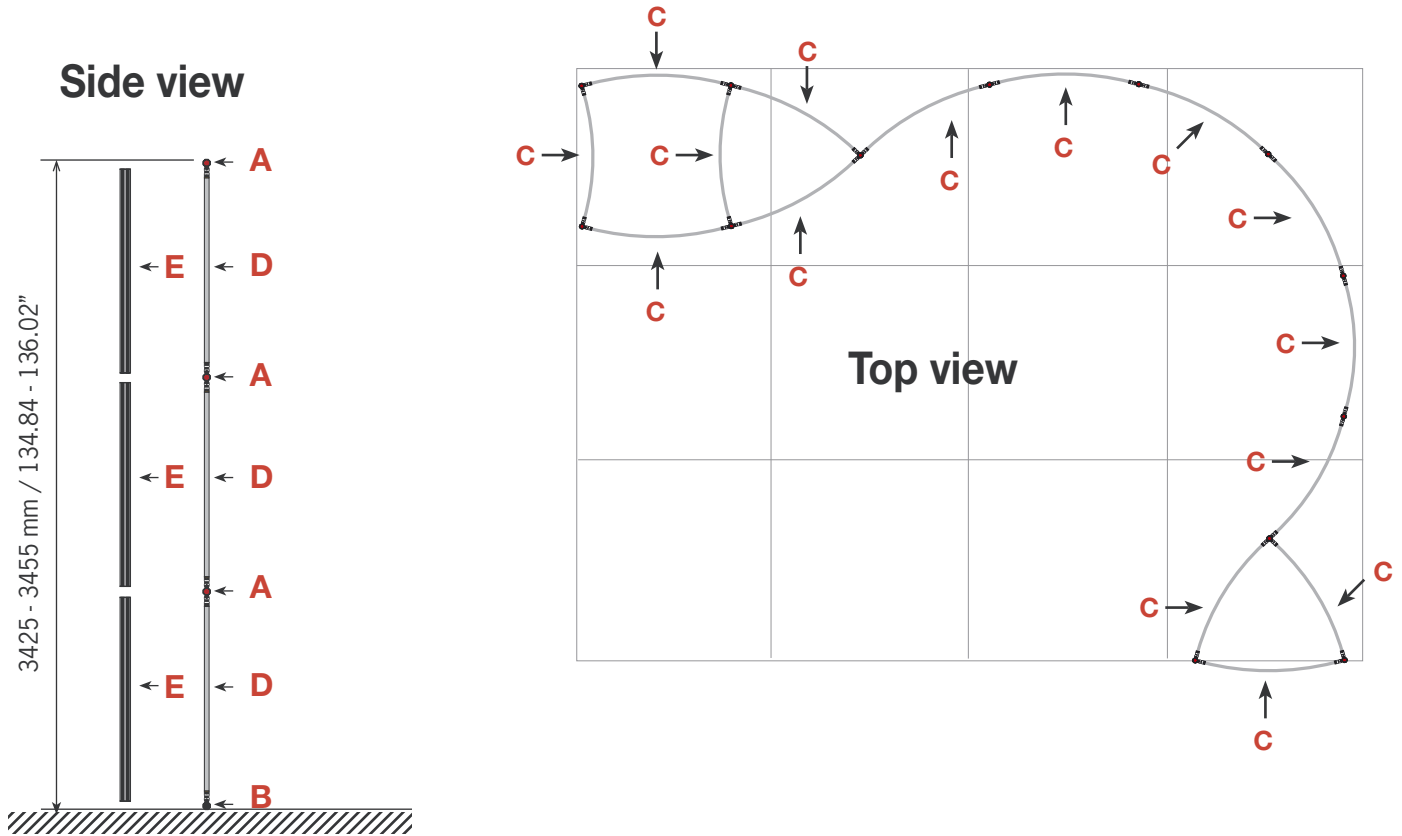

Exhibition unit **Shape D55** 340 cm

Item.	Components	Quantity
A	Red junction	39 pcs.
B	Grey junction	13 pcs.
C	Purple rod	60 pcs.
D	Gold rod	39 pcs.
E	Gold wing	36 pcs.
	Hanger	22 pcs.
	Clicker	22 pcs.

D55

2010.04.19

For more information on how to assemble Ego, see our folder "General Assembly Instruction" or visit www.markbricdisplay.com/EGO

Exhibition unit **Shape D55** 340 cm

D55 	Panel no.	Quantity	Height (mm)	Width (mm)	Height (inch)	Width (inch)
	1	2	2	3400 mm	836 mm	133 7/8"
39	2	2	3400 mm	720 mm	133 7/8"	28.35"
7	1	1	3400 mm	684 mm	133 7/8"	26 15/16"
4	5	5	3400 mm	749 mm	133 7/8"	29 1/2"
3	2	2	3400 mm	778 mm	133 7/8"	30 5/8"
38	1	1	3400 mm	687 mm	133 7/8"	27.05"
2	1	1	3400 mm	807 mm	133 7/8"	31 3/4"
Total panels		14	<i>This panels fits into one MB EGO Plastic Hard Case</i>			