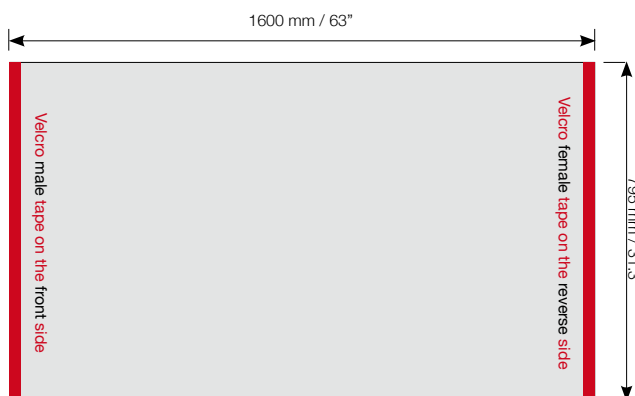

Hard case / counter

IS-5063

Including tube

Wooden table top with bag for IS-5063

Item IS-5064

1 This hard case can be used in combination with a wooden table top (IS-5065)

2 Attach the Top Shelf

3 Wrap around the Graphic panel and lock it with the velcro strip on the panel

4 You are ready!

Graphic panel production

Attach a 30 mm Velcro male tape on the front side and a female in the other edge on the reverse side.