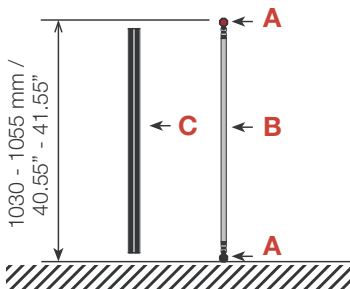

Reception unit **Shape R13** 105 cm

Side view

Top view

Item.	Components	Quantity
A	Grey junction	16 pcs.
B	Silver rod	8 pcs.
C	Silver wing	8 pcs.
D	Purple rod	6 pcs.
E	Lime rod	6 pcs.
F	Green rod	8 pcs.
	Hanger	16 pcs.
	Clicker	16 pcs.