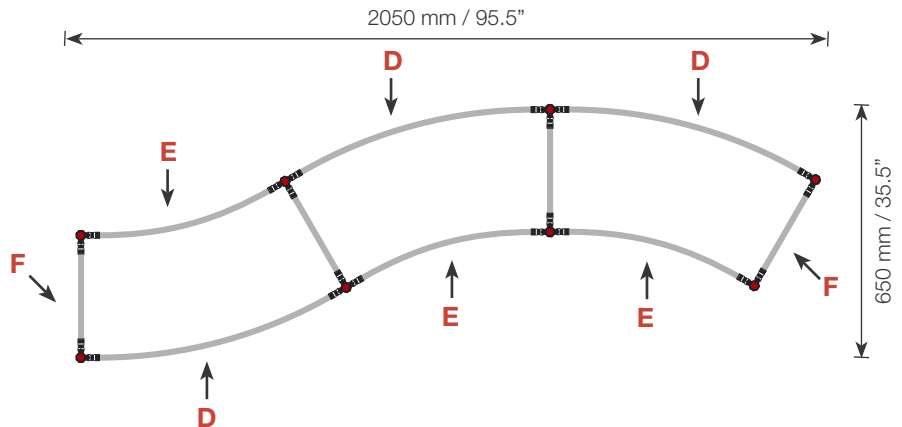

Reception unit **Shape R13** 105 cm

Side view

Top view

Item.	Components	Quantity
A	Grey junction	16 pcs.
B	Silver rod	8 pcs.
C	Silver wing	8 pcs.
D	Purple rod	6 pcs.
E	Lime rod	6 pcs.
F	Green rod	8 pcs.
	Hanger	16 pcs.
	Clicker	16 pcs.