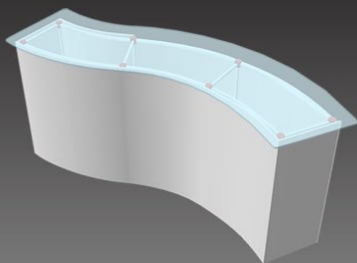

Item.	Components	Quantity
A	Grey junction	16 pcs.
B	Silver rod	8 pcs.
C	Silver wing	8 pcs.
D	Purple rod	6 pcs.
E	Lime rod	6 pcs.
F	Green rod	8 pcs.
	Hanger	16 pcs.
	Clicker	16 pcs.

R13