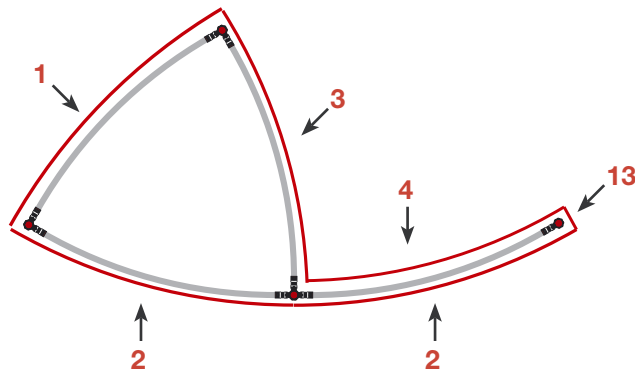

Reception unit **Shape R14** 105 cm

| R14 | Panel no. | Quantity | Height (mm) | Width (mm) | Height (inch) | Width (inch) |
|---|---------------------|----------|-------------|---|---------------|--------------|
|  | 2 | 2 | 1005 mm | 807 mm | 39.6" | 31 3/4" |
| | 1 | 1 | 1005 mm | 836 mm | 39.6" | 32 15/16" |
| | 3 | 1 | 1005 mm | 778 mm | 39.6" | 30 5/8" |
| | 4 | 1 | 1005 mm | 749 mm | 39.6" | 29 1/2" |
| | 13 | 1 | 1005 mm | 59 mm | 2.32" | |
| | Total panels | | 6 | <i>This panels fits into one MB EGO Plastic Hard Case</i> | | |

Top view

Front view

| Add-On component for Graphic Panels | |
|-------------------------------------|-----------------|
| Mag-Tape | 12,2 m / 42 ft. |
| Corner tabs | 24 pcs. |
| Edge stiffener | 10 pcs. |