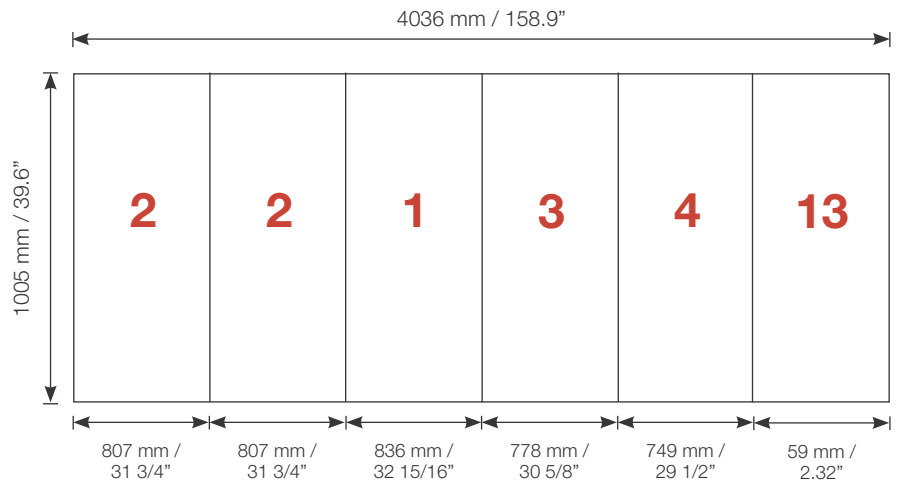

Reception unit **Shape R14** 105 cm

| R14 | Panel no. | Quantity | Height (mm) | Width (mm) | Height (inch) | Width (inch) |
|---|---------------------|----------|-------------|---|---------------|--------------|
|  | 2 | 2 | 1005 mm | 807 mm | 39.6" | 31 3/4" |
| | 1 | 1 | 1005 mm | 836 mm | 39.6" | 32 15/16" |
| | 3 | 1 | 1005 mm | 778 mm | 39.6" | 30 5/8" |
| | 4 | 1 | 1005 mm | 749 mm | 39.6" | 29 1/2" |
| | 13 | 1 | 1005 mm | 59 mm | 2.32" | |
| | Total panels | | 6 | <i>This panels fits into one MB EGO Plastic Hard Case</i> | | |

Top view

Front view

| Add-On component for Graphic Panels | |
|-------------------------------------|-----------------|
| Mag-Tape | 12,2 m / 42 ft. |
| Corner tabs | 24 pcs. |
| Edge stiffener | 10 pcs. |