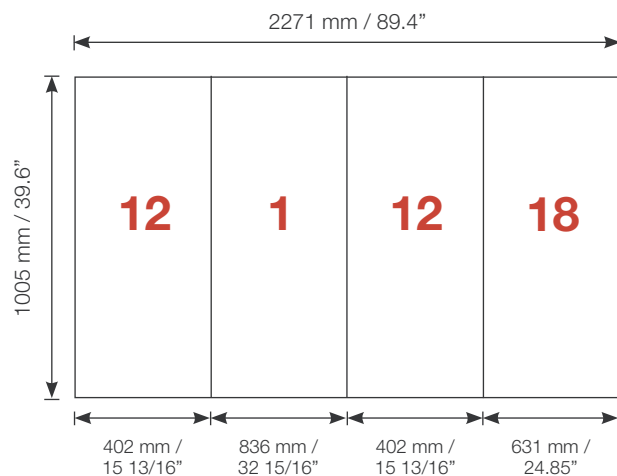

Reception unit **Shape R1** 105 cm

R1  Item No. 9140	Panel no.	Quantity	Height (mm)	Width (mm)	Height (inch)	Width (inch)
	12	2	2	1005 mm	402 mm	39.6"
1	1	1	1005 mm	836 mm	39.6"	32 15/16"
18	1	1	1005 mm	631 mm	39.6"	24.85"
Total panels		4	<i>This panels fits into one MB EGO Plastic Hard Case</i>			

Top view

Front view

Add-On component for Graphic Panels	
Mag-Tape	8,2 m / 27 ft.
Corner tabs	16 pcs.
Edge stiffener	8 pcs.

For more information on graphic panel production, see our folder "EGO Graphic Panel Production" or visit www.markbricdisplay.com/EGO