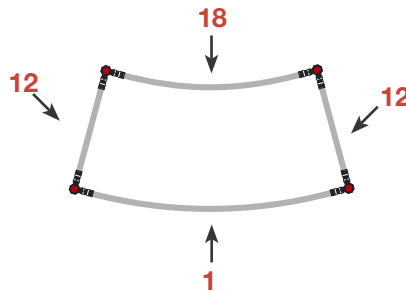

Reception unit **Shape R1** 105 cm

R1  Item No. 9140	Panel no.	Quantity	Height (mm)	Width (mm)	Height (inch)	Width (inch)
	12	2	2	1005 mm	402 mm	39.6"
1	1	1	1005 mm	836 mm	39.6"	32 15/16"
18	1	1	1005 mm	631 mm	39.6"	24.85"
Total panels		4	<i>This panels fits into one MB EGO Plastic Hard Case</i>			

Top view

Front view

Add-On component for Graphic Panels	
Mag-Tape	8,2 m / 27 ft.
Corner tabs	16 pcs.
Edge stiffener	8 pcs.

For more information on graphic panel production, see our folder "EGO Graphic Panel Production" or visit www.markbricdisplay.com/EGO