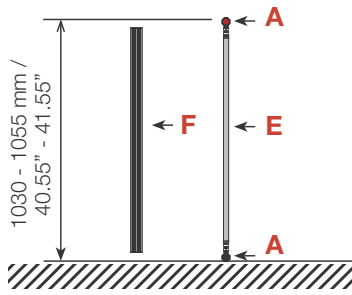

Reception unit **Shape R2** 105 cm

Side view

Top view

Item.	Components	Quantity
A	Grey junction	12 pcs.
B	Purple rod	4 pcs.
C	Lime rod	4 pcs.
D	Green rod	6 pcs.
E	Silver rod	6 pcs.
F	Silver wing	6 pcs.
	Hanger	12 pcs.
	Clicker	12 pcs.