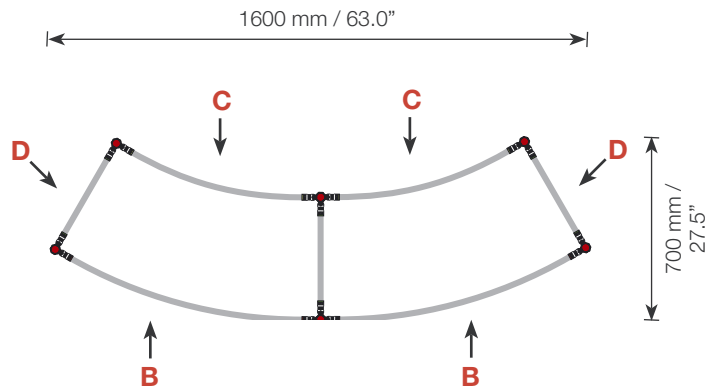

Reception unit **Shape R2** 105 cm

Side view

Top view

Item.	Components	Quantity
A	Grey junction	12 pcs.
B	Purple rod	4 pcs.
C	Lime rod	4 pcs.
D	Green rod	6 pcs.
E	Silver rod	6 pcs.
F	Silver wing	6 pcs.
	Hanger	12 pcs.
	Clicker	12 pcs.