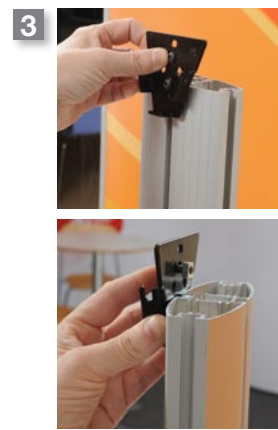

### Small monitor mount

For Oval post

Hole pattern: 75 x 75 mm / 2.95" x 2.95"  
alternatively 100 x 100 mm / 3.94" x 3.94"  
VESA standards

Max weight: 8 kg / 18 lbs

Item.no IS-80-TM04

**Complete with:**  
Bracket for LCD, screws for mount of the LCD.

Can be used with the  
**Compact and Exhibit system.**

**Note:** LCD brackets may vary based on availability.  
Be sure to follow additional inclosed instructions for attachment to your TV/LCD screen.

Attach the holder to the LCD

The LCD holder can be mounted in 4 different directions

Attach the post holder

Lock the LCD holder with the screw.

Hook on the LCD

For extra security lock the LCD with the screw.