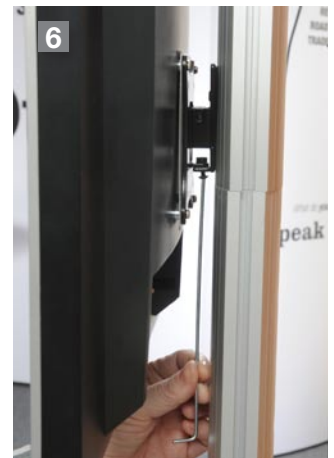

### Small monitor mount

For Oval post

Hole pattern: 75 x 75 mm / 2.95" x 2.95"  
alternatively 100 x 100 mm / 3.94" x 3.94"  
VESA standards

Max weight: 8 kg / 18 lbs

Item.no IS-80-TM04

**Complete with:**  
Bracket for LCD, screws for mount of the LCD.

Can be used with the  
**Compact and Exhibit system.**

**Note:** LCD brackets may vary based on availability.  
Be sure to follow additional inclosed instructions for attachment to your TV/LCD screen.

Attach the holder to the LCD

The LCD holder can be mounted in 4 different directions

Attach the post holder

Lock the LCD holder with the screw.

Hook on the LCD

For extra security lock the LCD with the screw.