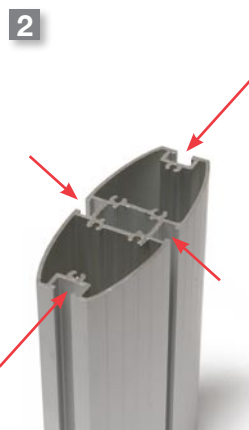

### Small monitor mount

For Oval post

Hole pattern: 75 x 75 mm / 2.95" x 2.95"  
alternatively 100 x 100 mm / 3.94" x 3.94"  
VESA standards

Max weight: 8 kg / 18 lbs

Item.no IS-80-TM04

**Complete with:**  
Bracket for LCD, screws for mount of the LCD.

Can be used with the  
**Compact and Exhibit system.**

**Note:** LCD brackets may vary based on availability.  
Be sure to follow additional inclosed instructions for attachment to your TV/LCD screen.

Attach the holder to the LCD

The LCD holder can be mounted in 4 different directions

Attach the post holder

Lock the LCD holder with the screw.

Hook on the LCD

For extra security lock the LCD with the screw.