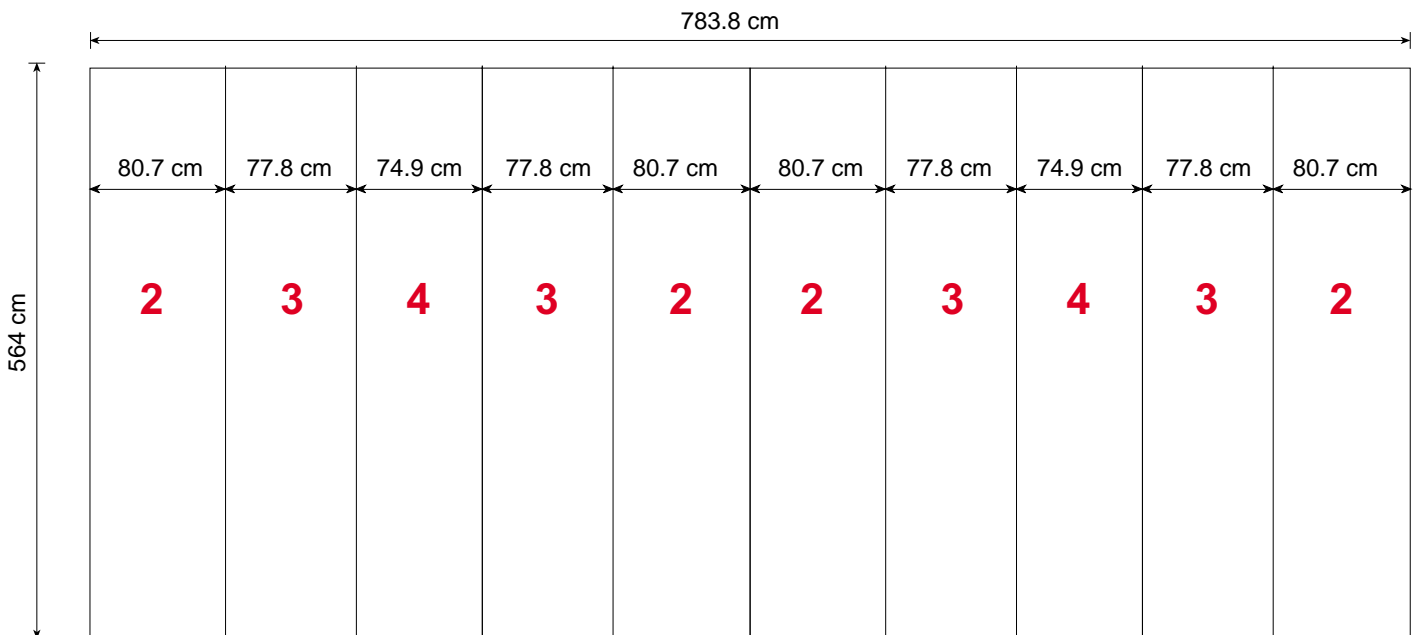

Measurement for printing & cutting of panels

Metric / cm

Tower unit shape T₁₂ 560 cm

|  | | Tower unit shape T ₁₂ 560 cm | | |  |
|---|--|---|----------|--------|---|
| | | Panel no. | Quantity | Height | |
| | | 2 | 4 | 564 cm | 80.7 cm |
| | | 3 | 4 | 564 cm | 77.8 cm |
| | | 4 | 2 | 564 cm | 74.9 cm |
| Total printing panels | | 10 | | | |

ItemNo. 8948

The panels fit into two MB EGO Plastic Hard case.

Panel Area: 44 m²

Mark Bric Display Corp.
North America Tel. 800.742.6275 Fax. 800.565.9506 E-mail: markbric@markbric.com

Mark Bric Display AB
Worldwide Headquarters Tel. +46 33 480460 Fax. +46 33 480470 E-mail: display@markbric.se