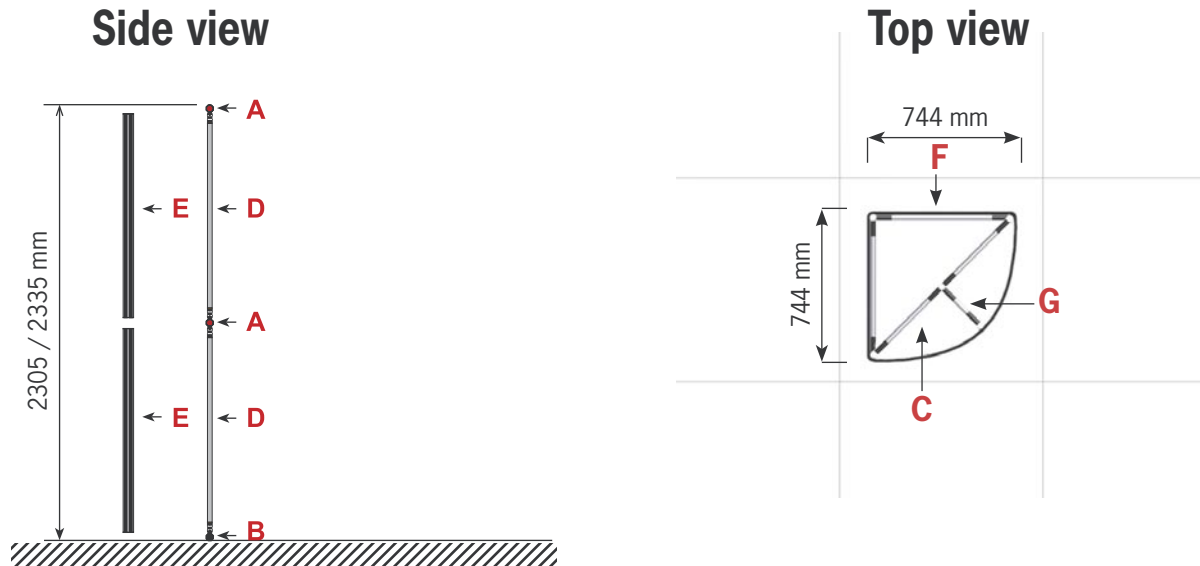

Tower unit **shape T13** 230 cm

T13  Item No. 8949	Item.	Components	Quantity
	A	Red junction	10 pcs.
B	Grey junction	5 pcs.	
C	Blue rods	6 pcs.	
D	Gold rods	8 pcs.	
E	Gold wings	8 pcs.	
F	Pink rods	6 pcs.	
G	White rods	3 pcs.	
	Hanger	8 pcs.	
	Clicker	8 pcs.	