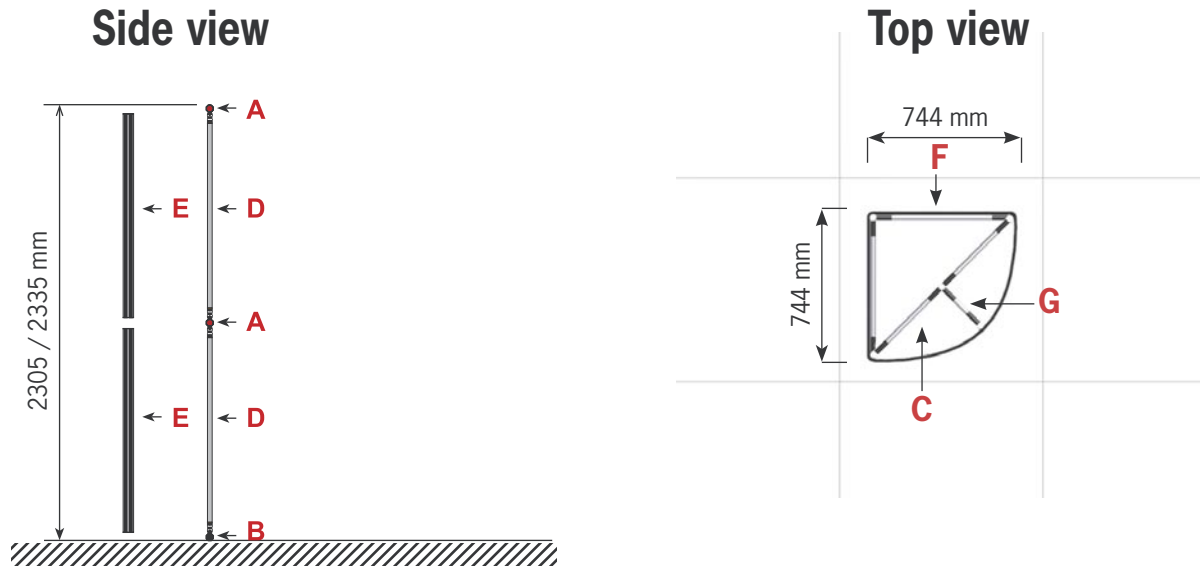

Tower unit **shape T13** 230 cm

<p>T13</p>  <p>Item No. 8949</p>	Item.	Components	Quantity
	A	Red junction	10 pcs.
	B	Grey junction	5 pcs.
	C	Blue rods	6 pcs.
	D	Gold rods	8 pcs.
	E	Gold wings	8 pcs.
	F	Pink rods	6 pcs.
	G	White rods	3 pcs.
		Hanger	8 pcs.
		Clicker	8 pcs.

2010.04.15

Tower unit **shape T13** 230 cm

	Top view	Panel no.	Quantity	Height	Width		
		6	2	2300 mm	744 mm	<p>Item No. 8949</p>	
		11	2	2300 mm	604 mm		
Total printing panels			4				

This panels fit into one MB EGO Plastic Hard Case