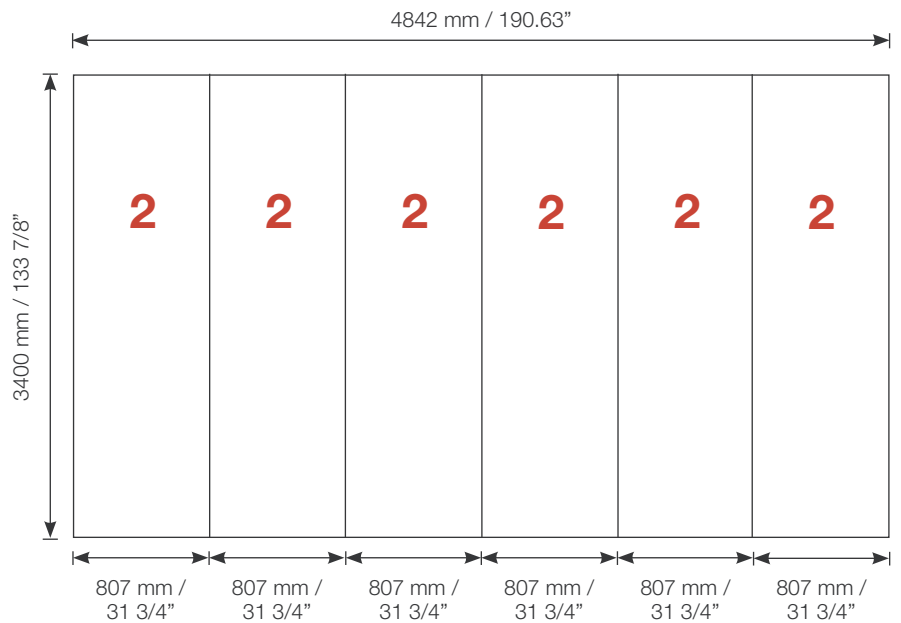

## Tower unit **Shape T14** 340 cm

| T14<br><br>Item No. 8995 | Panel no. | Quantity | Height (mm)   | Width (mm) | Height (inch) | Width (inch) |
|---|-----------|----------|---|------------|---------------|--------------|
|   |           | <b>2</b> | 6   | 3400 mm    | 807 mm        | 133 7/8"     |
| <b>Total panels</b>   |           | <b>6</b> | <i>This panels fits into one MB EGO Plastic Hard Case</i> |            |               |              |

| Add-On component for Graphic Panels |                |
|-------------------------------------|----------------|
| Mag-Tape                            | 41 m / 135 ft. |
| Corner tabs                         | 24 pcs.        |
| Edge stiffener                      | 12 pcs.        |