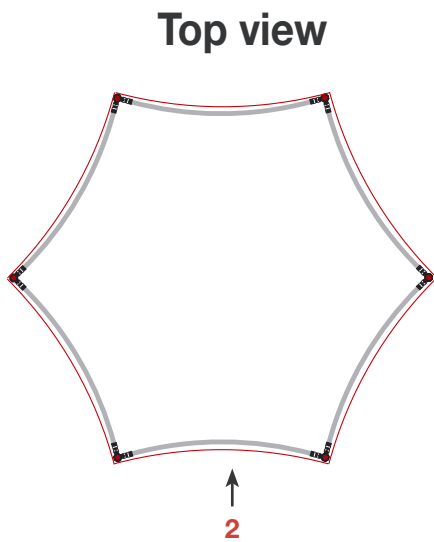

## Tower unit **Shape T14** 340 cm

| T14<br><br>Item No. 8995 | Panel no. | Quantity | Height (mm)   | Width (mm) | Height (inch) | Width (inch) |
|---|-----------|----------|---|------------|---------------|--------------|
|   |           | <b>2</b> | 6   | 3400 mm    | 807 mm        | 133 7/8"     |
| <b>Total panels</b>   |           | <b>6</b> | <i>This panels fits into one MB EGO Plastic Hard Case</i> |            |               |              |

| Add-On component for Graphic Panels |                |
|-------------------------------------|----------------|
| Mag-Tape                            | 41 m / 135 ft. |
| Corner tabs                         | 24 pcs.        |
| Edge stiffener                      | 12 pcs.        |