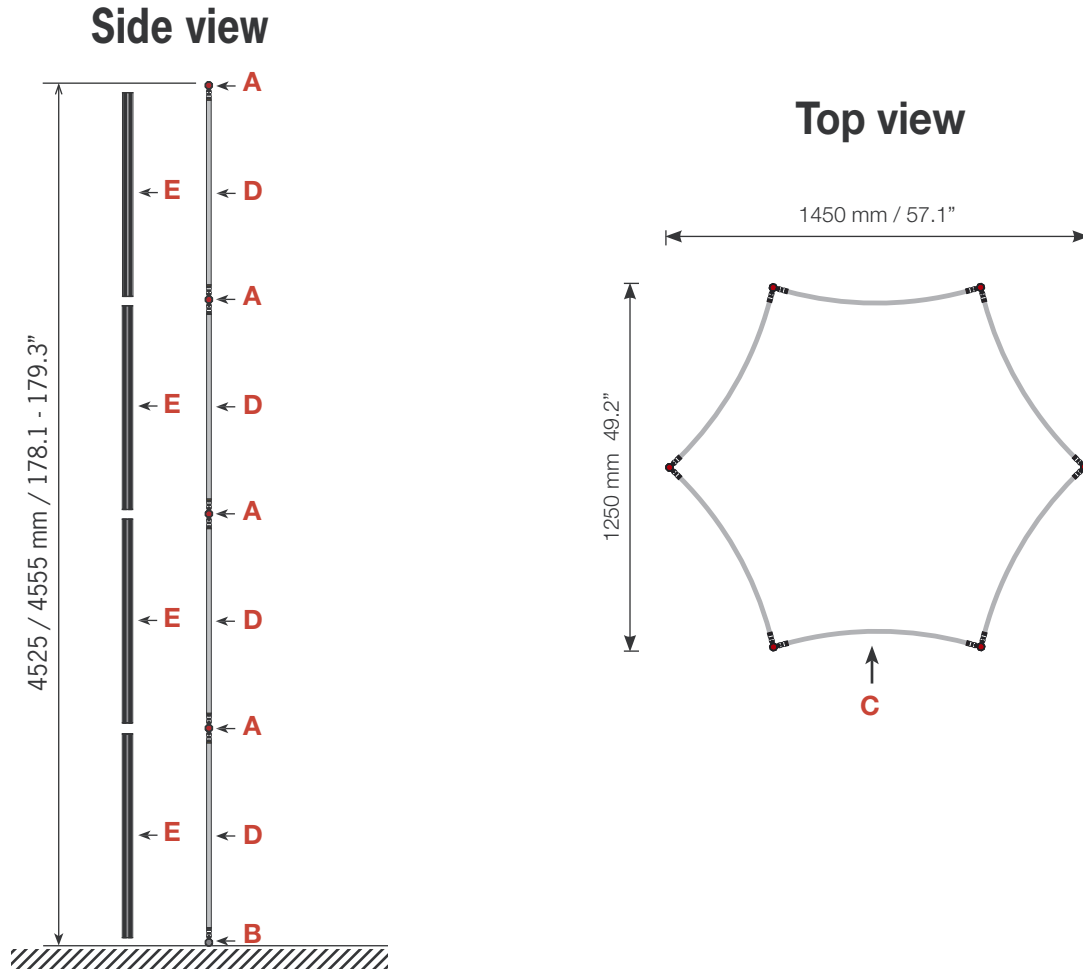

Tower unit **Shape T14** 450 cm

| Item. | Components | Quantity |
|----------|---------------|----------|
| A | Red junction | 24 pcs. |
| B | Grey junction | 6 pcs. |
| C | Purple rod | 30 pcs. |
| D | Gold rod | 24 pcs. |
| E | Gold wing | 24 pcs. |
| | Hanger | 12 pcs. |
| | Clicker | 12 pcs. |
| | | |
| | | |