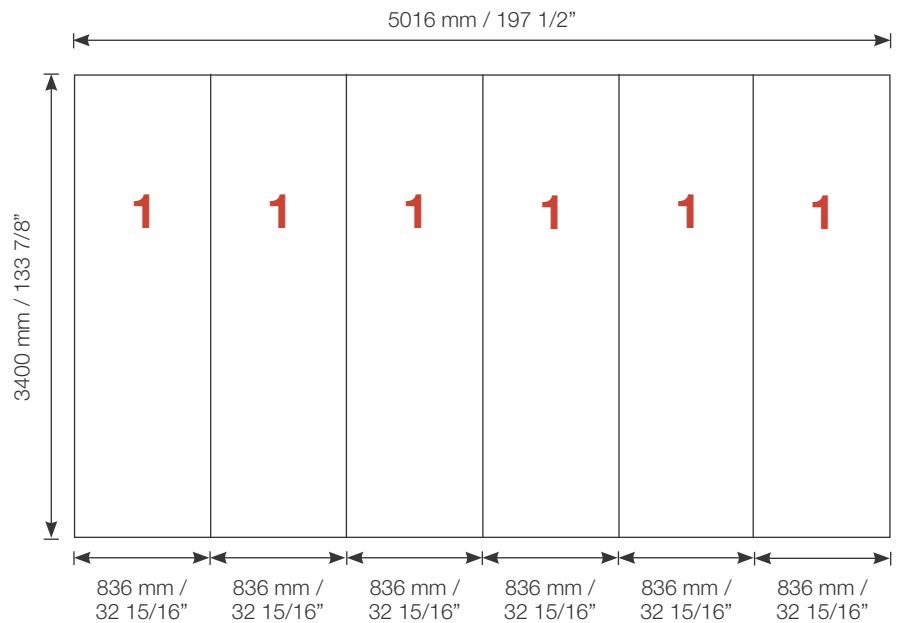

## Tower unit **Shape T15** 340 cm

T15  Item No. 8999	Panel no.	Quantity	Height (mm)	Width (mm)	Height (inch)	Width (inch)
		<b>1</b>	6	3400 mm	836 mm	133 7/8"
<b>Total panels</b>		<b>6</b>	<i>This panels fits into one MB EGO Plastic Hard Case</i>			

**Top view**

Add-On component for Graphic Panels	
Mag-Tape	41 m / 135 ft.
Corner tabs	24 pcs.
Edge stiffener	12 pcs.

For more information on graphic panel production, see our folder "EGO Graphic Panel Production" or visit [www.markbricdisplay.com/EGO](http://www.markbricdisplay.com/EGO)