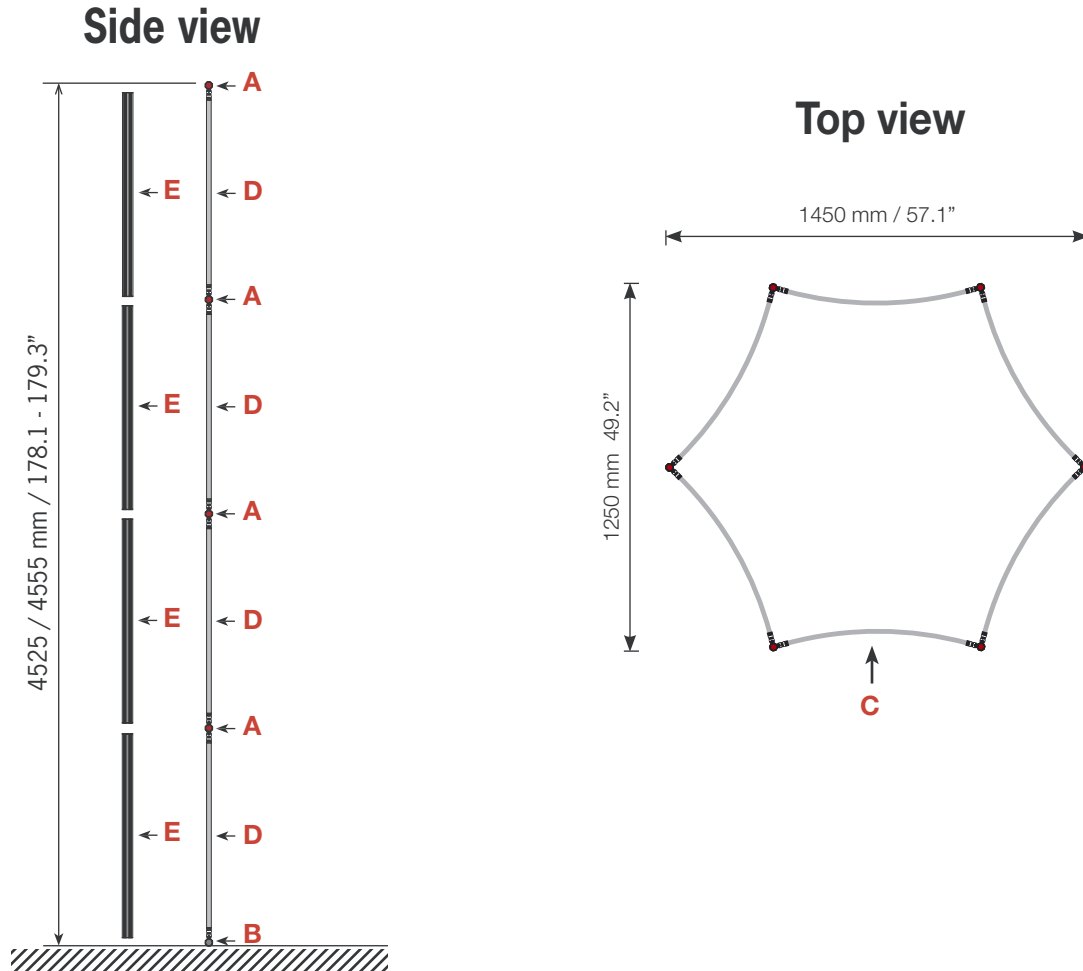

Tower unit **Shape T15** 450 cm

Item.	Components	Quantity
A	Red junction	24 pcs.
B	Grey junction	6 pcs.
C	Purple rod	30 pcs.
D	Gold rod	24 pcs.
E	Gold wing	24 pcs.
	Hanger	12 pcs.
	Clicker	12 pcs.

2010.06.28