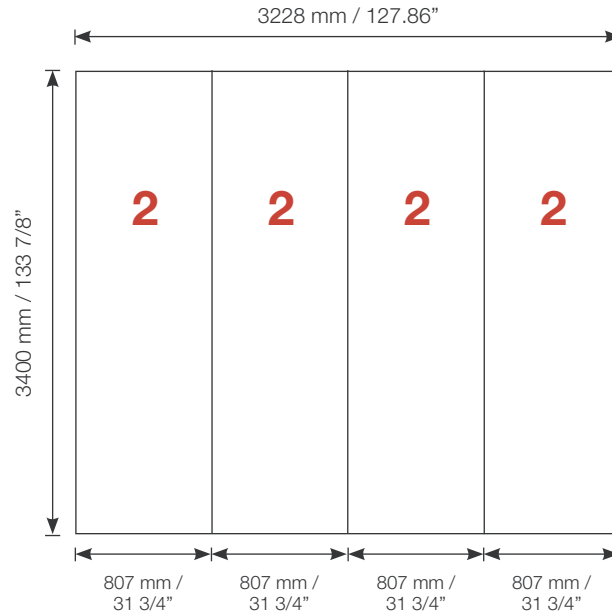

Tower unit **Shape T16** 340 cm

 <p>T16 Item No. 9103</p>	Panel no.	Quantity	Height (mm)	Width (mm)	Height (inch)	Width (inch)
		2	4	3400 mm	807 mm	133 7/8"
Total panels		4	<i>This panels fits into one MB EGO Plastic Hard Case</i>			

Top view

Add-On component for Graphic Panels

Mag-Tape	28 m / 92 ft.
Corner tabs	16 pcs.
Edge stiffener	8 pcs.

For more information on graphic panel production, see our folder "EGO Graphic Panel Production" or visit www.markbricdisplay.com/EGO