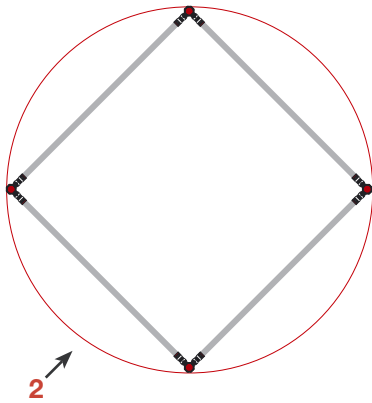

Tower unit **Shape T16** 340 cm

 <p>T16 Item No. 9103</p>	Panel no.	Quantity	Height (mm)	Width (mm)	Height (inch)	Width (inch)
		2	4	3400 mm	807 mm	133 7/8"
Total panels		4	<i>This panels fits into one MB EGO Plastic Hard Case</i>			

Top view

Add-On component for Graphic Panels

Mag-Tape	28 m / 92 ft.
Corner tabs	16 pcs.
Edge stiffener	8 pcs.

For more information on graphic panel production, see our folder "EGO Graphic Panel Production" or visit www.markbricdisplay.com/EGO