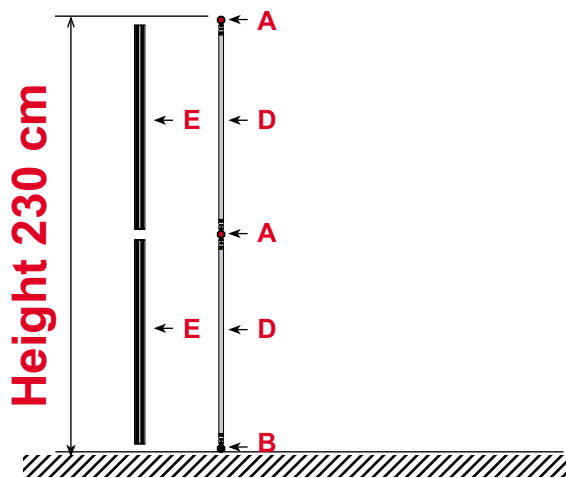

## Tower unit **shape T5** 230 cm

Side view

Top view

ItemNo. 8917

Drawing no.	Tower unit shape T5 230 cm	
	Components	pcs.
<b>A</b>	Junction	8 pcs.
<b>B</b>	Leveling Junction	4 pcs.
<b>F</b>	Rod (pink)	12 pcs.
<b>D</b>	Rod (gold)	8 pcs.
<b>E</b>	Wing (gold)	8 pcs.
	Hanger	8 pcs.
	Clicker	8 pcs.