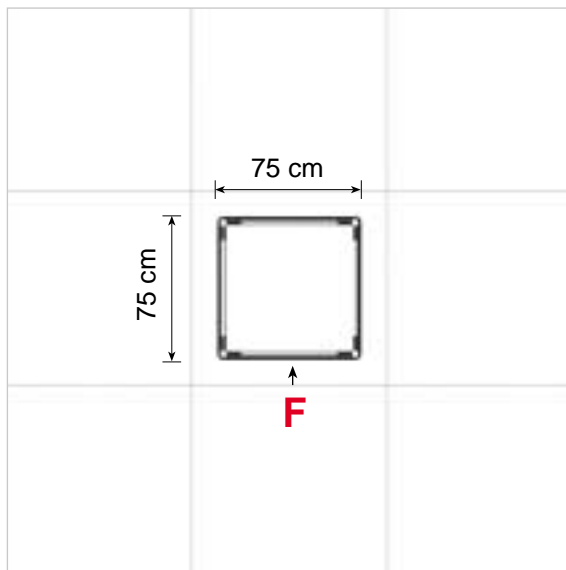

## Tower unit **shape T5** 230 cm

Side view

Top view

ItemNo. 8917

Drawing no.	Tower unit shape T5 230 cm	
	Components	pcs.
<b>A</b>	Junction	8 pcs.
<b>B</b>	Leveling Junction	4 pcs.
<b>F</b>	Rod (pink)	12 pcs.
<b>D</b>	Rod (gold)	8 pcs.
<b>E</b>	Wing (gold)	8 pcs.
	Hanger	8 pcs.
	Clicker	8 pcs.