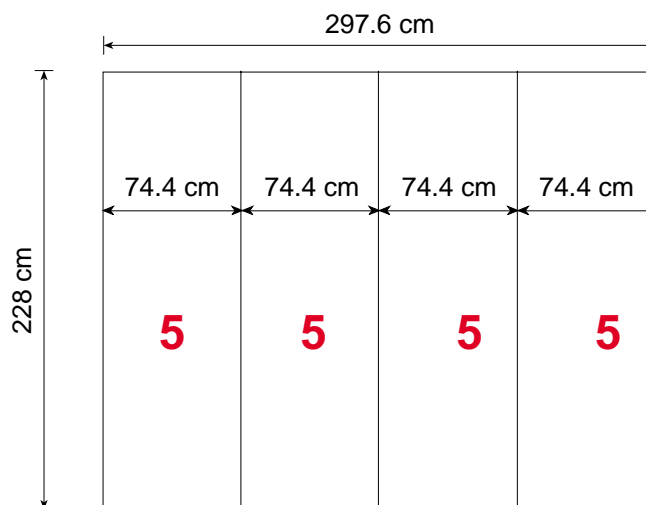

Measurement for printing & cutting of panels

Metric / cm

Tower unit **shape T₅** 230 cm

		Tower unit shape T ₅ 230 cm			 T ₅
Panel no.	Quantity	Height	Width		
5	4	228 cm	74.4 cm		
Total printing panels		4			

ItemNo. 8917

The panels fit into one MB EGO Plastic Hard case.

Panel Area: 6.5 m²

Mark Bric Display Corp.
North America Tel. 800.742.6275 Fax. 800.565.9506 E-mail:markbric@markbric.com

Mark Bric Display AB
Worldwide Headquarters Tel. +46 33 480460 Fax. +46 33 480470 E-mail:display@markbric.se