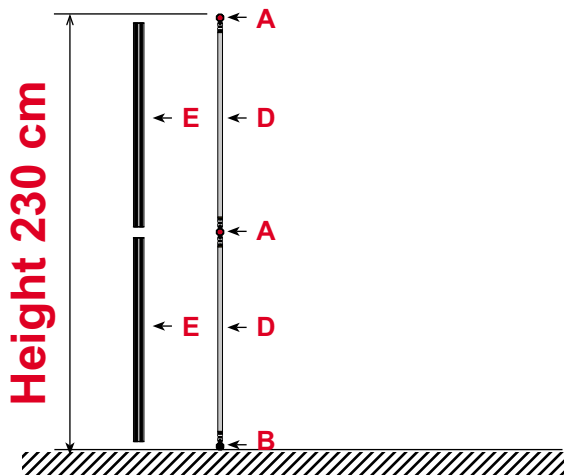

Tower unit **shape T₆** 230 cm

Side view

Top view

ItemNo. 8921

Drawing no.	Tower unit shape T ₆ 230 cm	
	Components	pcs.
A	Junction	12 pcs.
B	Leveling Junction	6 pcs.
C	Rod (purple)	12 pcs.
F	Rod (pink)	6 pcs.
D	Rod (gold)	12 pcs.
E	Wing (gold)	12 pcs.
	Hanger	12 pcs.
	Clicker	12 pcs.