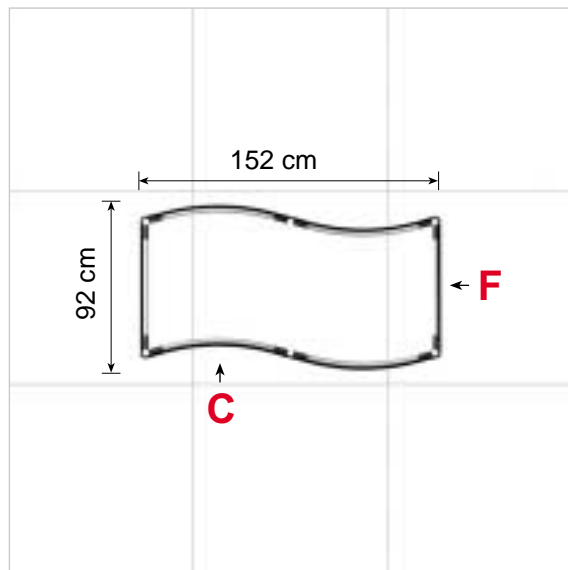

Tower unit **shape T₆** 230 cm

Side view

Top view

ItemNo. 8921

Drawing no.	Tower unit shape T ₆ 230 cm	
	Components	pcs.
A	Junction	12 pcs.
B	Leveling Junction	6 pcs.
C	Rod (purple)	12 pcs.
F	Rod (pink)	6 pcs.
D	Rod (gold)	12 pcs.
E	Wing (gold)	12 pcs.
	Hanger	12 pcs.
	Clicker	12 pcs.