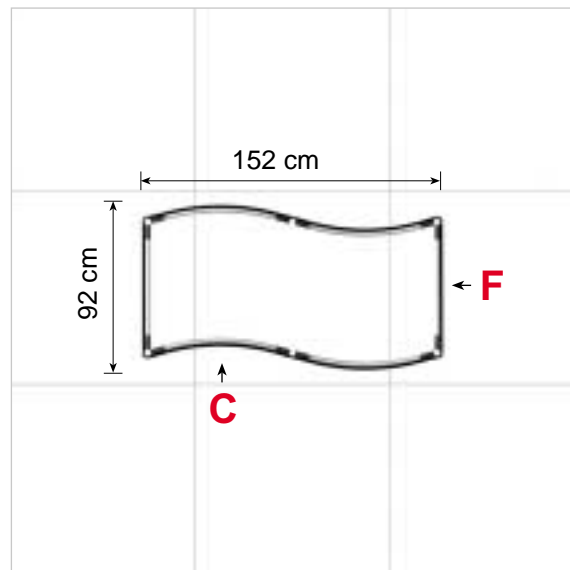

Assembly information

Metric / cm

Tower unit **shape T₆** 450 cm

Side view

Ladder Needed 4m' High

Top view

ItemNo. 8923

Drawing no.	Tower unit shape T ₆ 450 cm	
	Components	pcs.
A	Junction	24 pcs.
B	Leveling Junction	6 pcs.
C	Rod (purple)	20 pcs.
F	Rod (pink)	10 pcs.
D	Rod (gold)	24 pcs.
E	Wing (gold)	24 pcs.
	Hanger	12 pcs.
	Clicker	12 pcs.