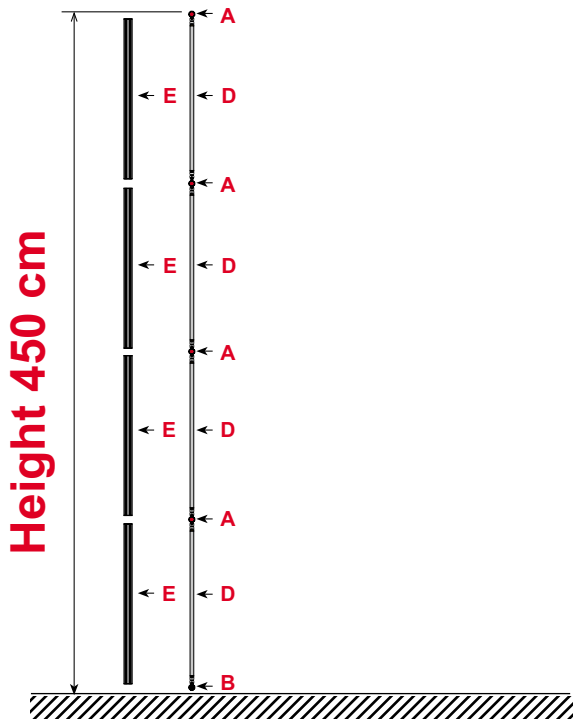

Assembly information

Metric / cm

Tower unit **shape T₆** 450 cm

Side view

Ladder Needed 4m' High

Top view

ItemNo. 8923

Drawing no.	Tower unit shape T ₆ 450 cm	
	Components	pcs.
A	Junction	24 pcs.
B	Leveling Junction	6 pcs.
C	Rod (purple)	20 pcs.
F	Rod (pink)	10 pcs.
D	Rod (gold)	24 pcs.
E	Wing (gold)	24 pcs.
	Hanger	12 pcs.
	Clicker	12 pcs.