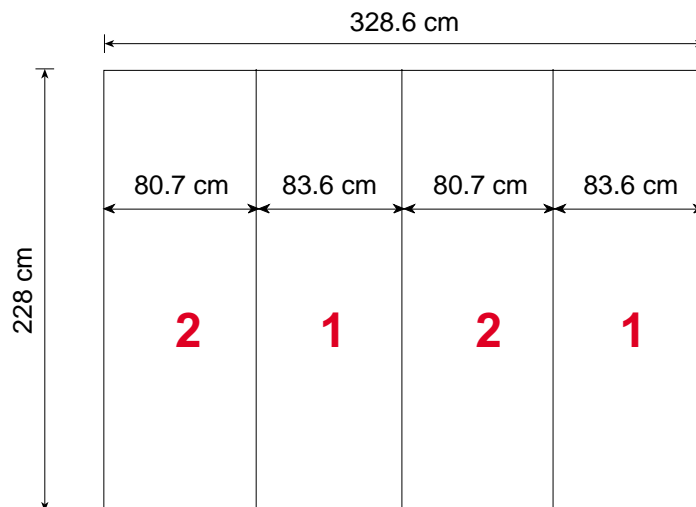

Measurement for printing & cutting of panels

Metric / cm

Tower unit **shape T7** 230 cm

		Tower unit shape T7 230 cm			
		Panel no.	Quantity	Height	
	2	2	228 cm	80.7 cm	
	1	2	228 cm	83.6 cm	
Total printing panels		4			ItemNo. 8925

The panels fit into one MB EGO Plastic Hard case.

Panel Area: 7.5 m²

Mark Bric Display Corp.
North America Tel. 800.742.6275 Fax. 800.565.9506 E-mail: markbric@markbric.com

Mark Bric Display AB
Worldwide Headquarters Tel. +46 33 480460 Fax. +46 33 480470 E-mail: display@markbric.se