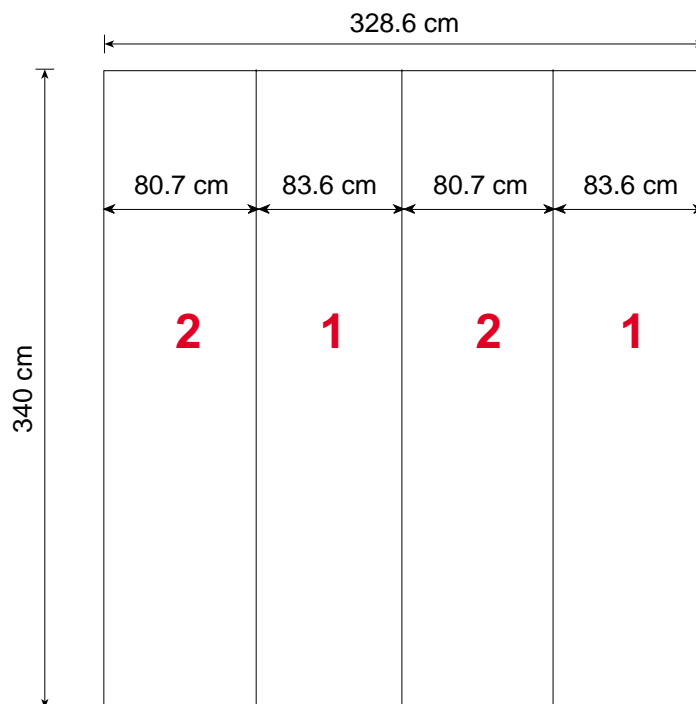

Measurement for printing & cutting of panels

Metric / cm

Tower unit **shape T7** 340 cm

	Tower unit shape T7 340 cm			
	Panel no.	Quantity	Height	
	2	2	340 cm	80.7 cm
	1	2	340 cm	83.6 cm
Total printing panels		4		

ItemNo. 8926

The panels fit into one MB EGO Plastic Hard case.

Panel Area: 11.0 m²

Mark Bric Display Corp.
North America Tel. 800.742.6275 Fax. 800.565.9506 E-mail: markbric@markbric.com

Mark Bric Display AB
Worldwide Headquarters Tel. +46 33 480460 Fax. +46 33 480470 E-mail: display@markbric.se