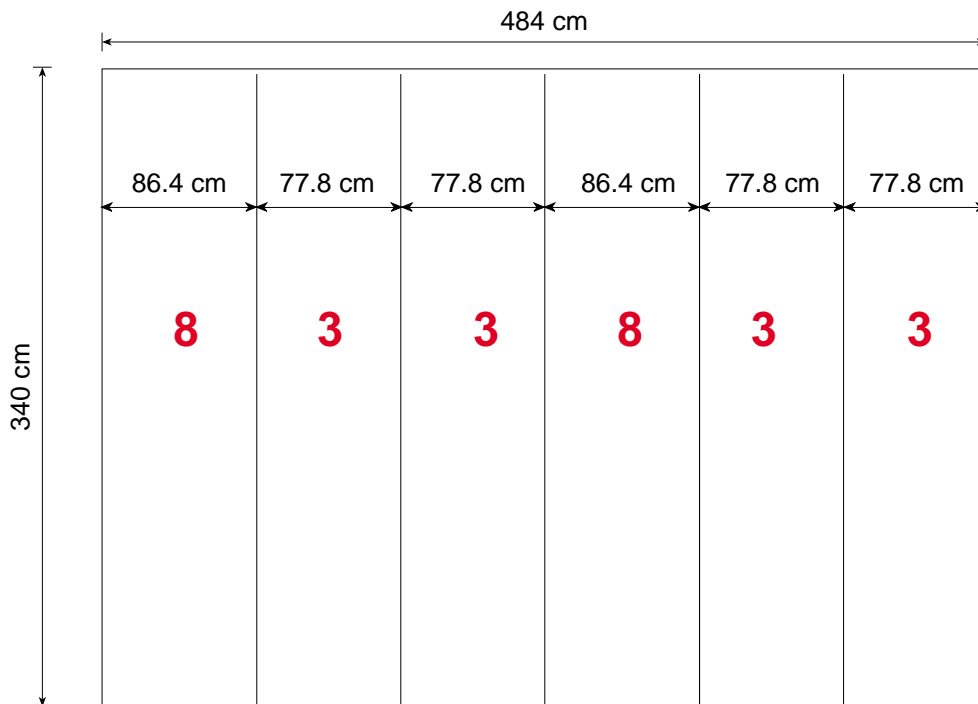

Measurement for printing & cutting of panels

Metric / cm

Tower unit shape T₈ 340 cm

	Tower unit shape T ₈ 340 cm			
	Panel no.	Quantity	Height	
	8	2	340 cm	86.4 cm
	3	4	340 cm	77.8 cm
Total printing panels		6		

ItemNo. 8930

The panels fit into one MB EGO Plastic Hard case.

Panel Area: 16.5 m²

Mark Bric Display Corp.
North America Tel. 800.742.6275 Fax. 800.565.9506 E-mail: markbric@markbric.com

Mark Bric Display AB
Worldwide Headquarters Tel. +46 33 480460 Fax. +46 33 480470 E-mail: display@markbric.se