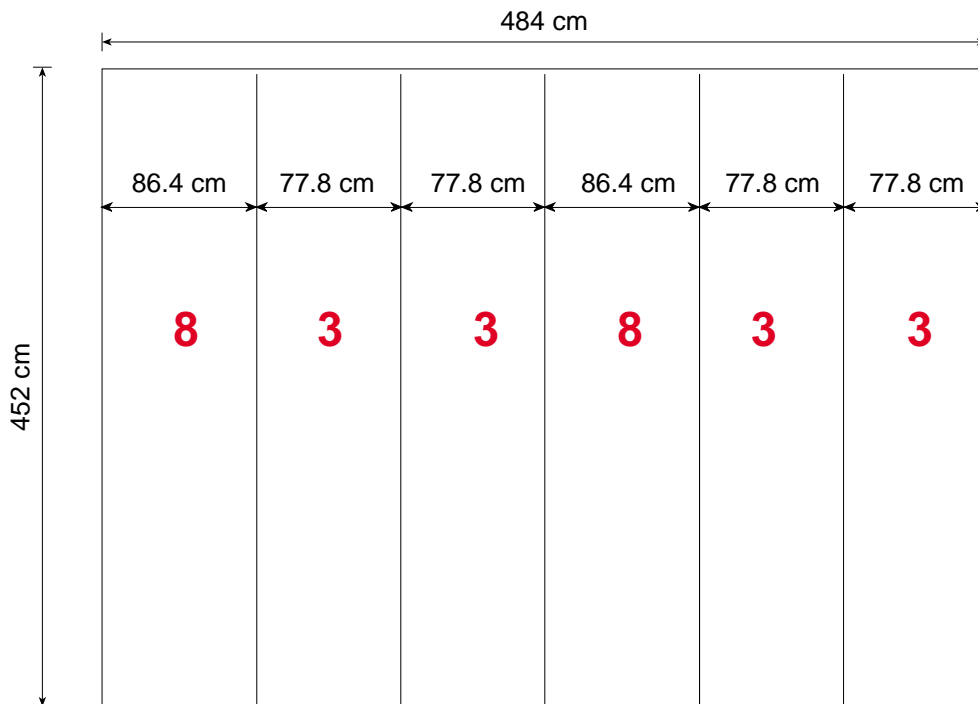

Measurement for printing & cutting of panels

Metric / cm

Tower unit shape T₈ 450 cm

	Tower unit shape T ₈ 450 cm			
	Panel no.	Quantity	Height	
	8	2	452 cm	86.4 cm
	3	4	452 cm	77.8 cm
Total printing panels		6		

ItemNo. 8931

The panels fit into one MB EGO Plastic Hard case.

Panel Area: 22 m²

Mark Bric Display Corp.
North America Tel. 800.742.6275 Fax. 800.565.9506 E-mail: markbric@markbric.com

Mark Bric Display AB
Worldwide Headquarters Tel. +46 33 480460 Fax. +46 33 480470 E-mail: display@markbric.se