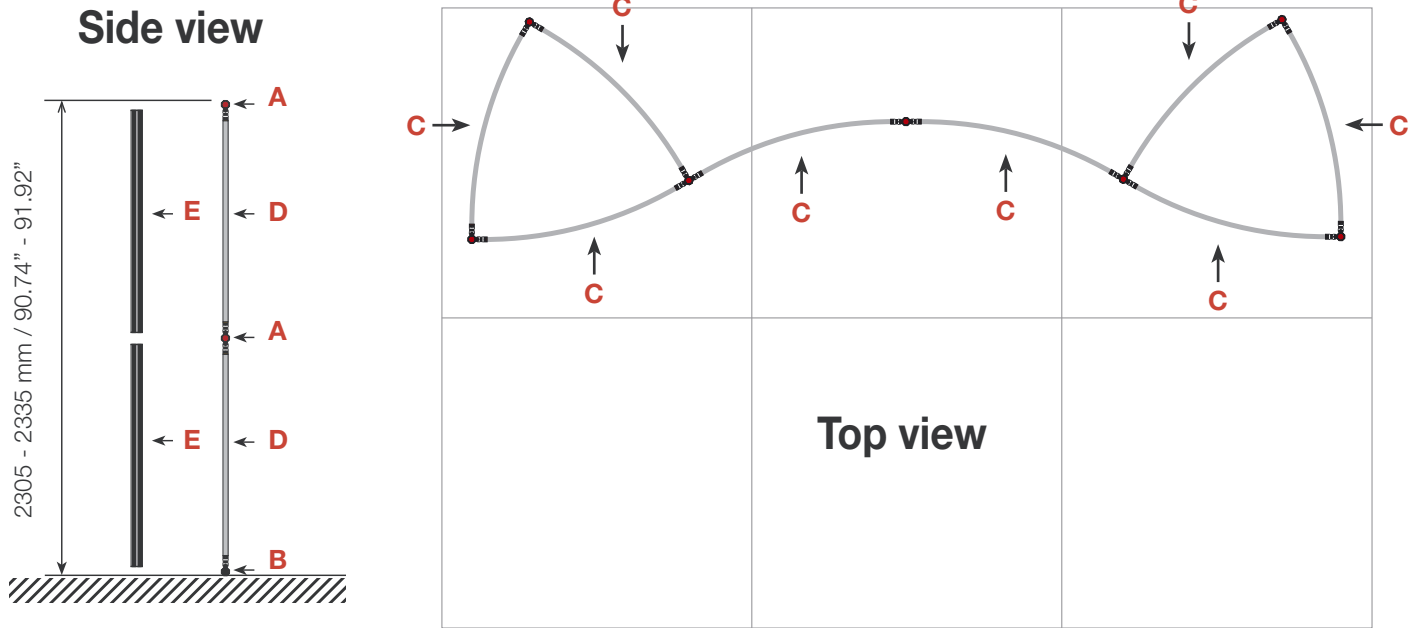

## Exhibition unit **Shape D110** 230 cm

 <p><b>D110</b></p> <p>Item No. 9126</p>	Item.	Components	Quantity
	<b>A</b>	Red junction	14 pcs.
	<b>B</b>	Grey junction	7 pcs.
	<b>C</b>	Purple rod	24 pcs.
	<b>D</b>	Gold rod	14 pcs.
	<b>E</b>	Gold wing	14 pcs.
		Hanger	12 pcs.
		Clicker	12 pcs.

## Exhibition unit **Shape D110** 230 cm

D110  Item No. 9126	Panel no.	Quantity	Height (mm)	Width (mm)	Height (inch)	Width (inch)
	<b>1</b>	2	2280 mm	836 mm	89 3/4"	32 15/16"
<b>2</b>	2	2280 mm	807 mm	89 3/4"	31 3/4"	
<b>4</b>	2	2280 mm	749 mm	89 3/4"	29 1/2"	
<b>Total panels</b>		<b>6</b>	<i>This panels fits into one MB EGO Plastic Hard Case</i>			

Add-On component for Graphic Panels	
Mag-Tape	28 m / 92 ft.
Corner tabs	24 pcs.
Edge stiffener	12 pcs.

For more information on graphic panel production, see our folder "EGO Graphic Panel Production" or visit [www.markbricdisplay.com/EGO](http://www.markbricdisplay.com/EGO)