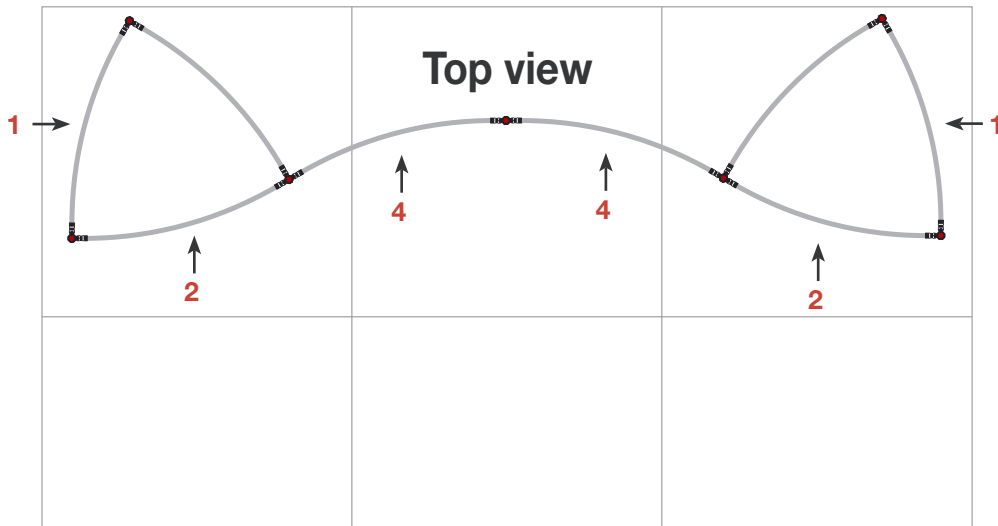

## Exhibition unit **Shape D110** 230 cm

 <p><b>D110</b></p> <p>Item No. 9126</p>	Item.	Components	Quantity
	<b>A</b>	Red junction	14 pcs.
	<b>B</b>	Grey junction	7 pcs.
	<b>C</b>	Purple rod	24 pcs.
	<b>D</b>	Gold rod	14 pcs.
	<b>E</b>	Gold wing	14 pcs.
		Hanger	12 pcs.
		Clicker	12 pcs.

## Exhibition unit **Shape D110** 230 cm

D110  Item No. 9126	Panel no.	Quantity	Height (mm)	Width (mm)	Height (inch)	Width (inch)
	<b>1</b>	2	2280 mm	836 mm	89 3/4"	32 15/16"
<b>2</b>	2	2280 mm	807 mm	89 3/4"	31 3/4"	
<b>4</b>	2	2280 mm	749 mm	89 3/4"	29 1/2"	
<b>Total panels</b>		<b>6</b>	<i>This panels fits into one MB EGO Plastic Hard Case</i>			