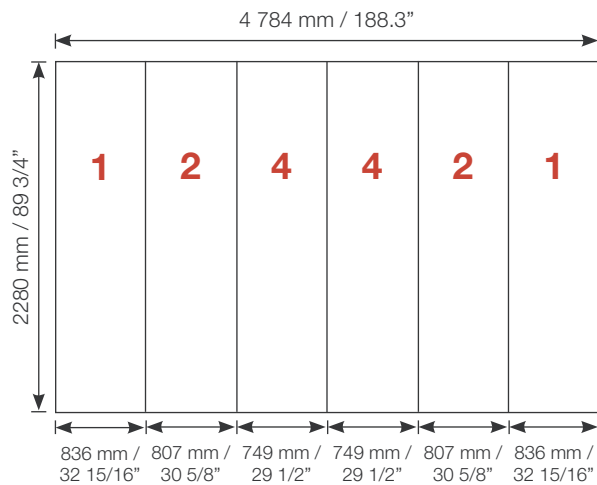

## Exhibition unit **Shape D110** 230 cm

 <p><b>D110</b></p> <p>Item No. 9126</p>	Item.	Components	Quantity
	<b>A</b>	Red junction	14 pcs.
	<b>B</b>	Grey junction	7 pcs.
	<b>C</b>	Purple rod	24 pcs.
	<b>D</b>	Gold rod	14 pcs.
	<b>E</b>	Gold wing	14 pcs.
		Hanger	12 pcs.
		Clicker	12 pcs.

## Exhibition unit **Shape D110** 230 cm

D110  Item No. 9126	Panel no.	Quantity	Height (mm)	Width (mm)	Height (inch)	Width (inch)
	<b>1</b>	2	2280 mm	836 mm	89 3/4"	32 15/16"
<b>2</b>	2	2280 mm	807 mm	89 3/4"	31 3/4"	
<b>4</b>	2	2280 mm	749 mm	89 3/4"	29 1/2"	
<b>Total panels</b>		<b>6</b>	<i>This panels fits into one MB EGO Plastic Hard Case</i>			

Add-On component for Graphic Panels	
Mag-Tape	28 m / 92 ft.
Corner tabs	24 pcs.
Edge stiffener	12 pcs.

For more information on graphic panel production, see our folder "EGO Graphic Panel Production" or visit [www.markbricdisplay.com/EGO](http://www.markbricdisplay.com/EGO)