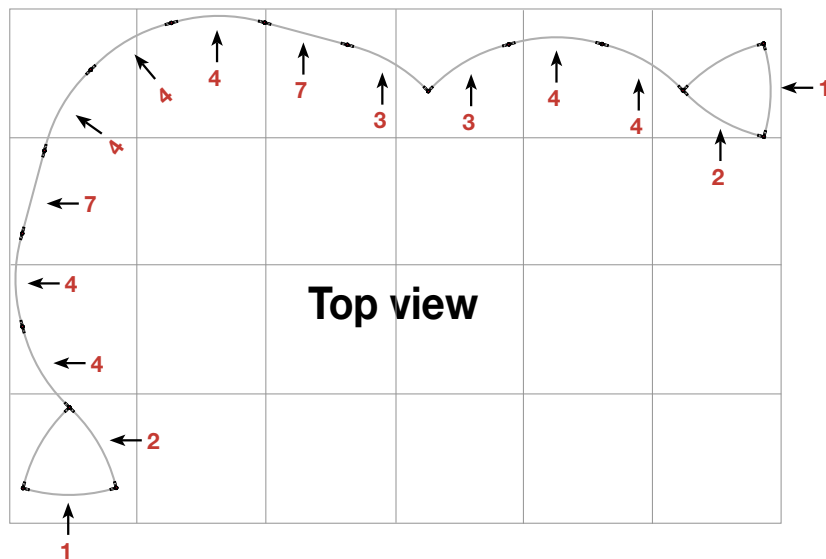

Exhibition unit **Shape D128** 340 cm

Item.	Components	Quantity
A	Red junction	16 pcs.
B	Grey junction	32 pcs.
C	Purple rod	45 pcs.
D	Pink rod	6 pcs.
E	Gold rod	32 pcs.
F	Gold wing	32 pcs.
	Hanger	30 pcs.
	Clicker	30 pcs.

2010.04.15

For more information on how to assemble Ego, see our folder "General Assembly Instruction" or visit www.markbricdisplay.com/EGO

Exhibition unit **Shape D128** 340 cm

D128  Item No. 9129	Panel no.	Quantity	Height (mm)	Width (mm)	Height (inch)	Width (inch)
	1	2	2	3400 mm	836 mm	133 7/8"
2	2	2	3400 mm	807 mm	133 7/8"	31 3/4"
4	7	7	3400 mm	749 mm	133 7/8"	29 1/2"
7	2	2	3400 mm	684 mm	133 7/8"	26 15/16"
3	2	2	3400 mm	778 mm	133 7/8"	30 5/8"
Total panels		15	<i>This panels fits into one MB EGO Plastic Hard Case</i>			

11 414 mm / 449.37"

For more information on graphic panel production, see our folder "EGO Graphic Panel Production" or visit www.markbricdisplay.com/EGO