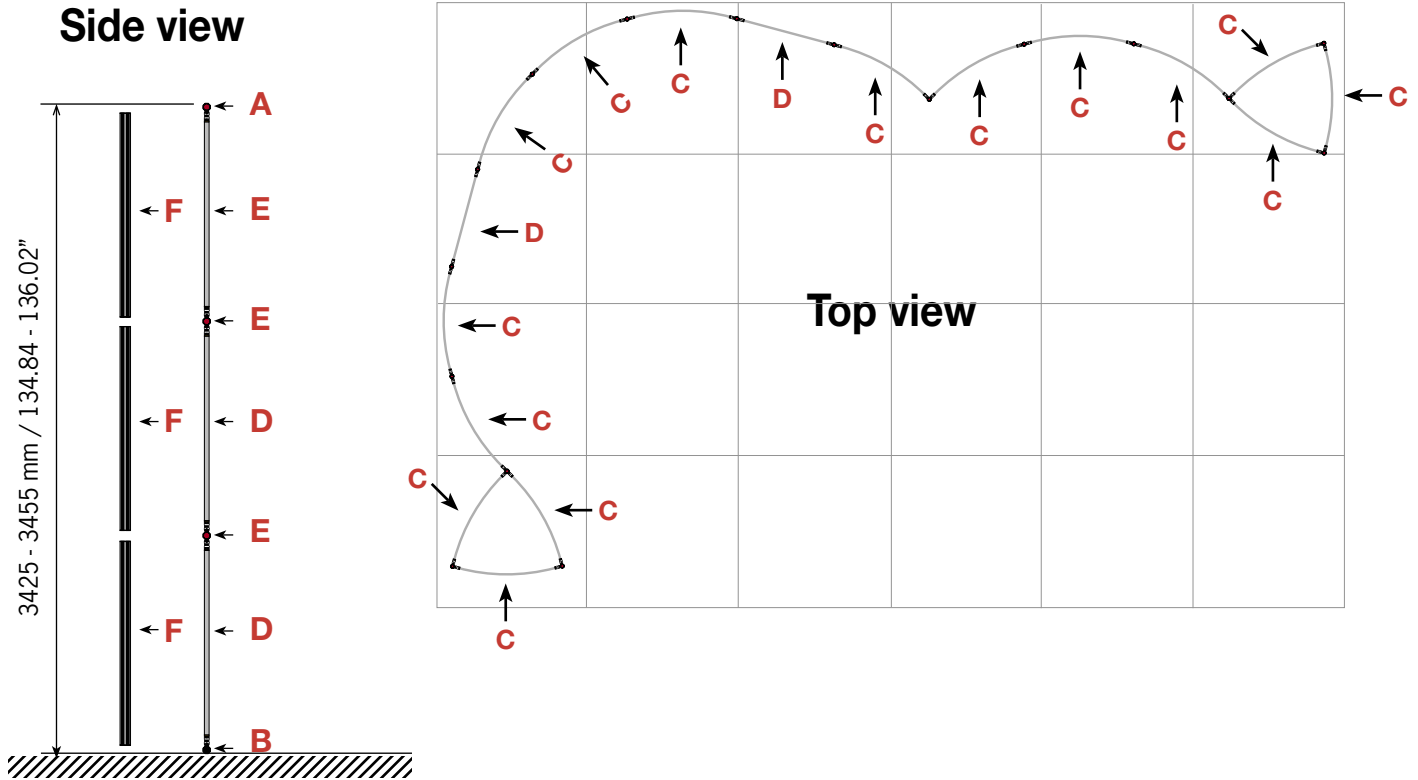

Exhibition unit **Shape D128** 340 cm

Item.	Components	Quantity
A	Red junction	16 pcs.
B	Grey junction	32 pcs.
C	Purple rod	45 pcs.
D	Pink rod	6 pcs.
E	Gold rod	32 pcs.
F	Gold wing	32 pcs.
	Hanger	30 pcs.
	Clicker	30 pcs.

2010.04.15

For more information on how to assemble Ego, see our folder "General Assembly Instruction" or visit www.markbricdisplay.com/EGO

Exhibition unit **Shape D128** 340 cm

D128  Item No. 9129	Panel no.	Quantity	Height (mm)	Width (mm)	Height (inch)	Width (inch)
	1	2	2	3400 mm	836 mm	133 7/8"
2	2	2	3400 mm	807 mm	133 7/8"	31 3/4"
4	7	7	3400 mm	749 mm	133 7/8"	29 1/2"
7	2	2	3400 mm	684 mm	133 7/8"	26 15/16"
3	2	2	3400 mm	778 mm	133 7/8"	30 5/8"
Total panels		15	<i>This panels fits into one MB EGO Plastic Hard Case</i>			

11 414 mm / 449.37"

For more information on graphic panel production, see our folder "EGO Graphic Panel Production" or visit www.markbricdisplay.com/EGO