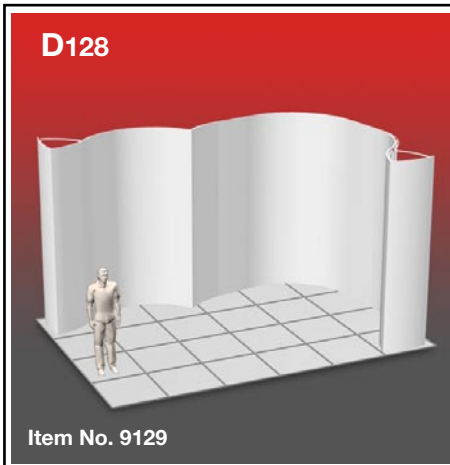

Exhibition unit **Shape D128** 340 cm

Item.	Components	Quantity
A	Red junction	16 pcs.
B	Grey junction	32 pcs.
C	Purple rod	45 pcs.
D	Pink rod	6 pcs.
E	Gold rod	32 pcs.
F	Gold wing	32 pcs.
	Hanger	30 pcs.
	Clicker	30 pcs.

2010.04.15

For more information on how to assemble Ego, see our folder "General Assembly Instruction" or visit www.markbricdisplay.com/EGO

Exhibition unit **Shape D128** 340 cm

D128  Item No. 9129	Panel no.	Quantity	Height (mm)	Width (mm)	Height (inch)	Width (inch)
	1	2	2	3400 mm	836 mm	133 7/8"
2	2	2	3400 mm	807 mm	133 7/8"	31 3/4"
4	7	7	3400 mm	749 mm	133 7/8"	29 1/2"
7	2	2	3400 mm	684 mm	133 7/8"	26 15/16"
3	2	2	3400 mm	778 mm	133 7/8"	30 5/8"
Total panels		15	<i>This panels fits into one MB EGO Plastic Hard Case</i>			

11 414 mm / 449.37"

For more information on graphic panel production, see our folder "EGO Graphic Panel Production" or visit www.markbricdisplay.com/EGO