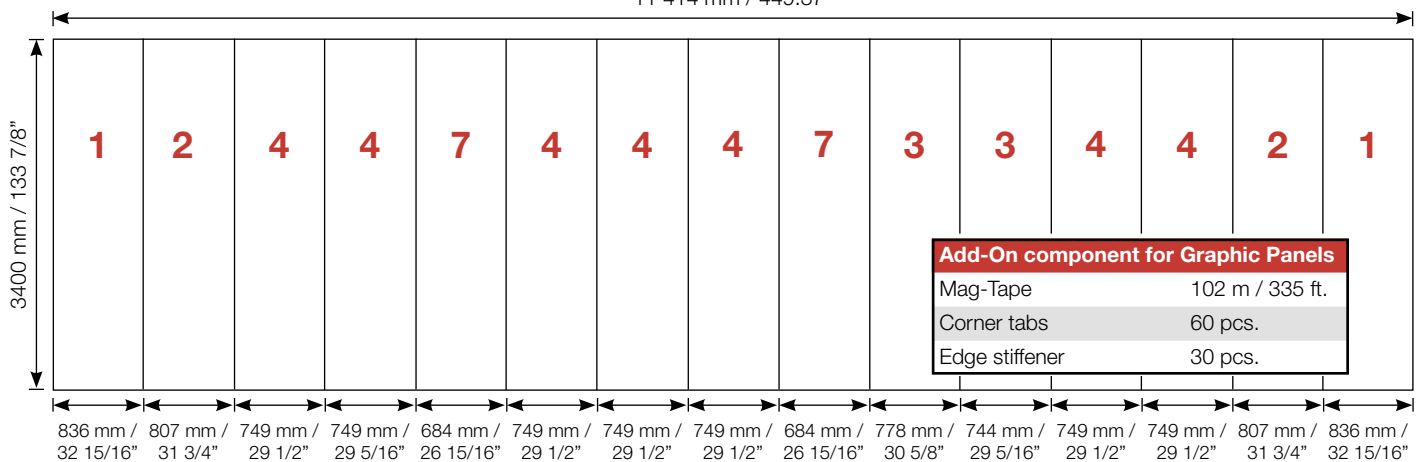

Exhibition unit **Shape D128** 340 cm

Item.	Components	Quantity
A	Red junction	16 pcs.
B	Grey junction	32 pcs.
C	Purple rod	45 pcs.
D	Pink rod	6 pcs.
E	Gold rod	32 pcs.
F	Gold wing	32 pcs.
	Hanger	30 pcs.
	Clicker	30 pcs.

2010.04.15

For more information on how to assemble Ego, see our folder "General Assembly Instruction" or visit www.markbricdisplay.com/EGO

Exhibition unit **Shape D128** 340 cm

D128  Item No. 9129	Panel no.	Quantity	Height (mm)	Width (mm)	Height (inch)	Width (inch)
	1	2	2	3400 mm	836 mm	133 7/8"
2	2	2	3400 mm	807 mm	133 7/8"	31 3/4"
4	7	7	3400 mm	749 mm	133 7/8"	29 1/2"
7	2	2	3400 mm	684 mm	133 7/8"	26 15/16"
3	2	2	3400 mm	778 mm	133 7/8"	30 5/8"
Total panels		15	<i>This panels fits into one MB EGO Plastic Hard Case</i>			

11 414 mm / 449.37"

For more information on graphic panel production, see our folder "EGO Graphic Panel Production" or visit www.markbricdisplay.com/EGO