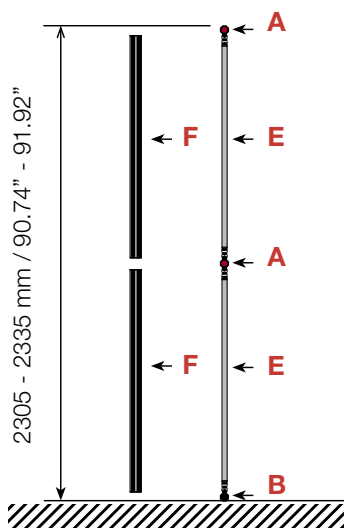

## Exhibition unit **Shape D192** 230 cm

### Side view

**Top view**

 <p><b>D192</b></p> <p>Item No. 9132</p>	Item.	Components	Quantity
	<b>A</b>	Red junction	20 pcs.
	<b>B</b>	Grey junction	10 pcs.
	<b>C</b>	Purple rod	15 pcs.
	<b>D</b>	Brown rod	12 pcs.
	<b>E</b>	Gold rod	20 pcs.
	<b>F</b>	Gold wing	20 pcs.
		Hanger	18 pcs.
		Clicker	18 pcs.

## Exhibition unit **Shape D192** 230 cm

D192  Item No. 9132	Panel no.	Quantity	Height (mm)	Width (mm)	Height (inch)	Width (inch)
	<b>35</b>	2	2	2280 mm	894 mm	89 3/4"
<b>3</b>	2	2	2280 mm	778 mm	89 3/4"	30 5/8"
<b>4</b>	2	2	2280 mm	749 mm	89 3/4"	29 1/2"
<b>27</b>	2	2	2280 mm	865 mm	89 3/4"	34.05"
<b>1</b>	1	1	2280 mm	836 mm	89 3/4"	32 15/16"
<b>Total panels</b>		<b>9</b>	<i>This panels fits into one MB EGO Plastic Hard Case</i>			