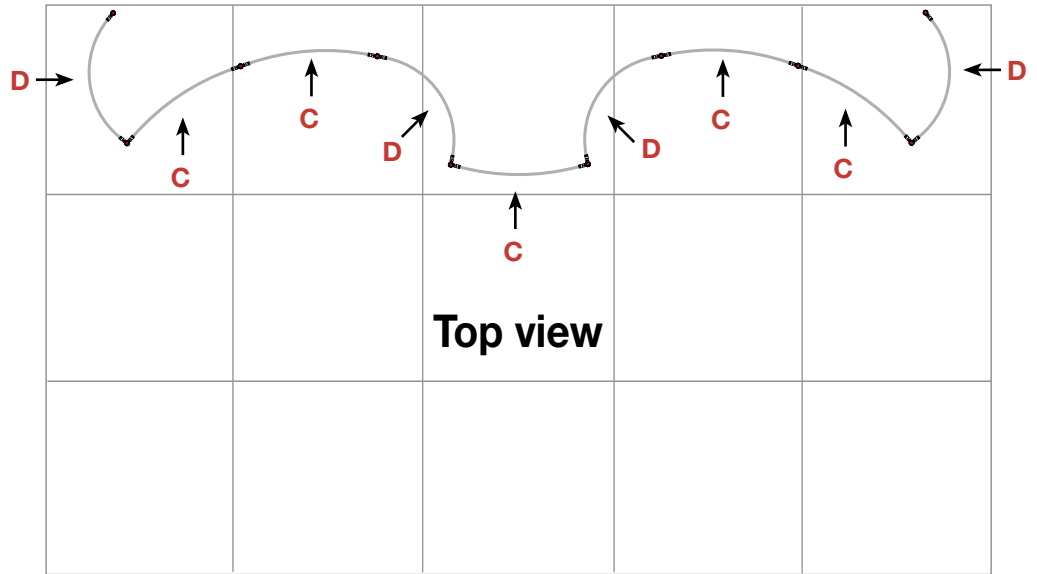

## Exhibition unit **Shape D192** 230 cm

### Side view

**Top view**

 <p><b>D192</b></p> <p>Item No. 9132</p>	Item.	Components	Quantity
	<b>A</b>	Red junction	20 pcs.
	<b>B</b>	Grey junction	10 pcs.
	<b>C</b>	Purple rod	15 pcs.
	<b>D</b>	Brown rod	12 pcs.
	<b>E</b>	Gold rod	20 pcs.
	<b>F</b>	Gold wing	20 pcs.
		Hanger	18 pcs.
		Clicker	18 pcs.

## Exhibition unit **Shape D192** 230 cm

D192  Item No. 9132	Panel no.	Quantity	Height (mm)	Width (mm)	Height (inch)	Width (inch)
	<b>35</b>	2	2	2280 mm	894 mm	89 3/4"
<b>3</b>	2	2	2280 mm	778 mm	89 3/4"	30 5/8"
<b>4</b>	2	2	2280 mm	749 mm	89 3/4"	29 1/2"
<b>27</b>	2	2	2280 mm	865 mm	89 3/4"	34.05"
<b>1</b>	1	1	2280 mm	836 mm	89 3/4"	32 15/16"
<b>Total panels</b>		<b>9</b>	<i>This panels fits into one MB EGO Plastic Hard Case</i>			