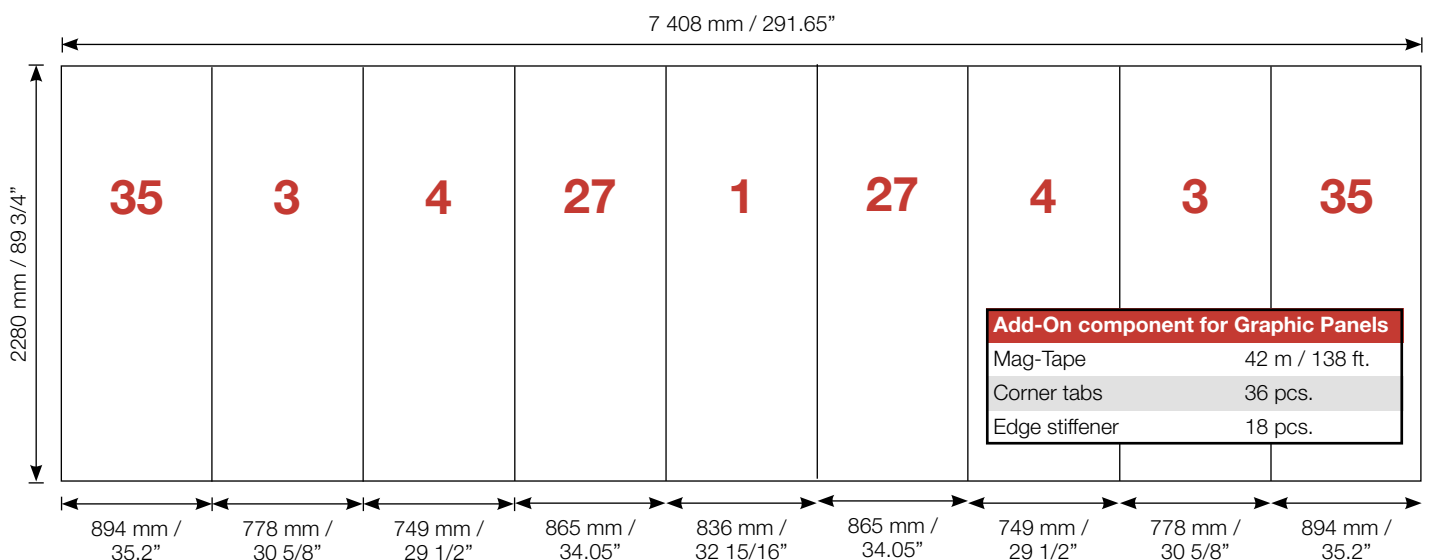

## Exhibition unit **Shape D192** 230 cm

### Side view

**Top view**

 <p><b>D192</b></p> <p>Item No. 9132</p>	Item.	Components	Quantity
	<b>A</b>	Red junction	20 pcs.
	<b>B</b>	Grey junction	10 pcs.
	<b>C</b>	Purple rod	15 pcs.
	<b>D</b>	Brown rod	12 pcs.
	<b>E</b>	Gold rod	20 pcs.
	<b>F</b>	Gold wing	20 pcs.
		Hanger	18 pcs.
		Clicker	18 pcs.

## Exhibition unit **Shape D192** 230 cm

D192  Item No. 9132	Panel no.	Quantity	Height (mm)	Width (mm)	Height (inch)	Width (inch)
	<b>35</b>	2	2	2280 mm	894 mm	89 3/4"
<b>3</b>	2	2	2280 mm	778 mm	89 3/4"	30 5/8"
<b>4</b>	2	2	2280 mm	749 mm	89 3/4"	29 1/2"
<b>27</b>	2	2	2280 mm	865 mm	89 3/4"	34.05"
<b>1</b>	1	1	2280 mm	836 mm	89 3/4"	32 15/16"
<b>Total panels</b>		<b>9</b>	<i>This panels fits into one MB EGO Plastic Hard Case</i>			