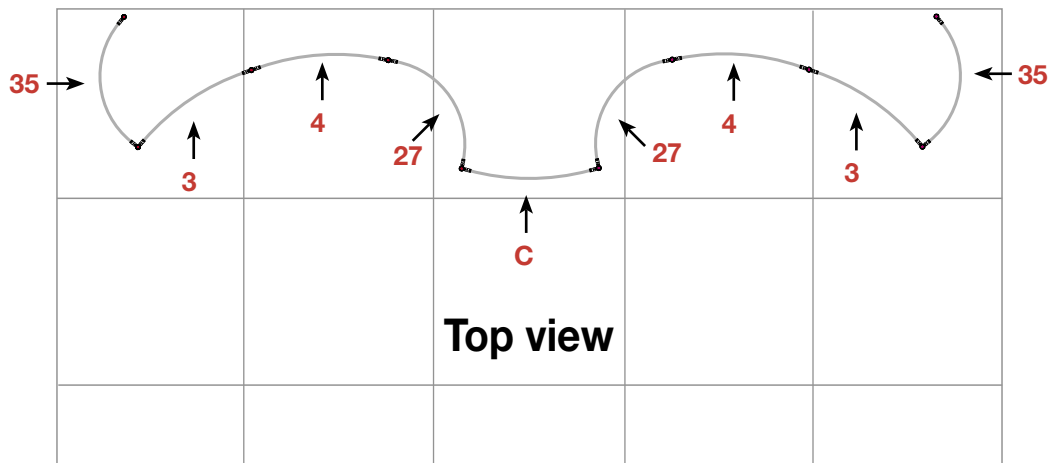

## Exhibition unit **Shape D192** 230 cm

### Side view

**Top view**

 <p><b>D192</b></p> <p>Item No. 9132</p>	Item.	Components	Quantity
	<b>A</b>	Red junction	20 pcs.
	<b>B</b>	Grey junction	10 pcs.
	<b>C</b>	Purple rod	15 pcs.
	<b>D</b>	Brown rod	12 pcs.
	<b>E</b>	Gold rod	20 pcs.
	<b>F</b>	Gold wing	20 pcs.
		Hanger	18 pcs.
		Clicker	18 pcs.

## Exhibition unit **Shape D192** 230 cm

D192  Item No. 9132	Panel no.	Quantity	Height (mm)	Width (mm)	Height (inch)	Width (inch)
	<b>35</b>	2	2	2280 mm	894 mm	89 3/4"
<b>3</b>	2	2	2280 mm	778 mm	89 3/4"	30 5/8"
<b>4</b>	2	2	2280 mm	749 mm	89 3/4"	29 1/2"
<b>27</b>	2	2	2280 mm	865 mm	89 3/4"	34.05"
<b>1</b>	1	1	2280 mm	836 mm	89 3/4"	32 15/16"
<b>Total panels</b>		<b>9</b>	<i>This panels fits into one MB EGO Plastic Hard Case</i>			