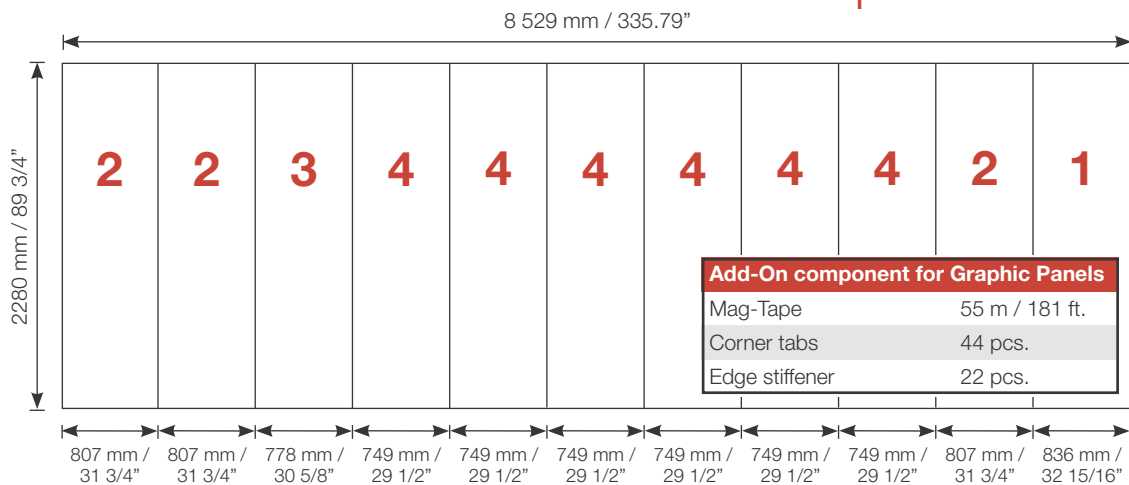

Exhibition unit **Shape D55** 230 cm

Item.	Components	Quantity
A	Red junction	26 pcs.
B	Grey junction	13 pcs.
C	Purple rod	45 pcs.
D	Gold rod	26 pcs.
E	Gold wing	24 pcs.
	Hanger	22 pcs.
	Clicker	22 pcs.

2010.04.19

For more information on how to assemble Ego, see our folder "General Assembly Instruction" or visit www.markbricdisplay.com/EGO

Exhibition unit **Shape D55** 230 cm

D55 	Panel no.	Quantity	Height (mm)	Width (mm)	Height (inch)	Width (inch)
	1	2	2	2280 mm	836 mm	89 3/4"
39	2	2	2280 mm	720 mm	89 3/4"	28.35"
7	1	1	2280 mm	684 mm	89 3/4"	26 15/16"
4	5	5	2280 mm	749 mm	89 3/4"	29 1/2"
3	2	2	2280 mm	778 mm	89 3/4"	30 5/8"
38	1	1	2280 mm	687 mm	89 3/4"	27.05"
2	1	1	2280 mm	807 mm	89 3/4"	31 3/4"
Total panels		14	<i>This panels fits into one MB EGO Plastic Hard Case</i>			