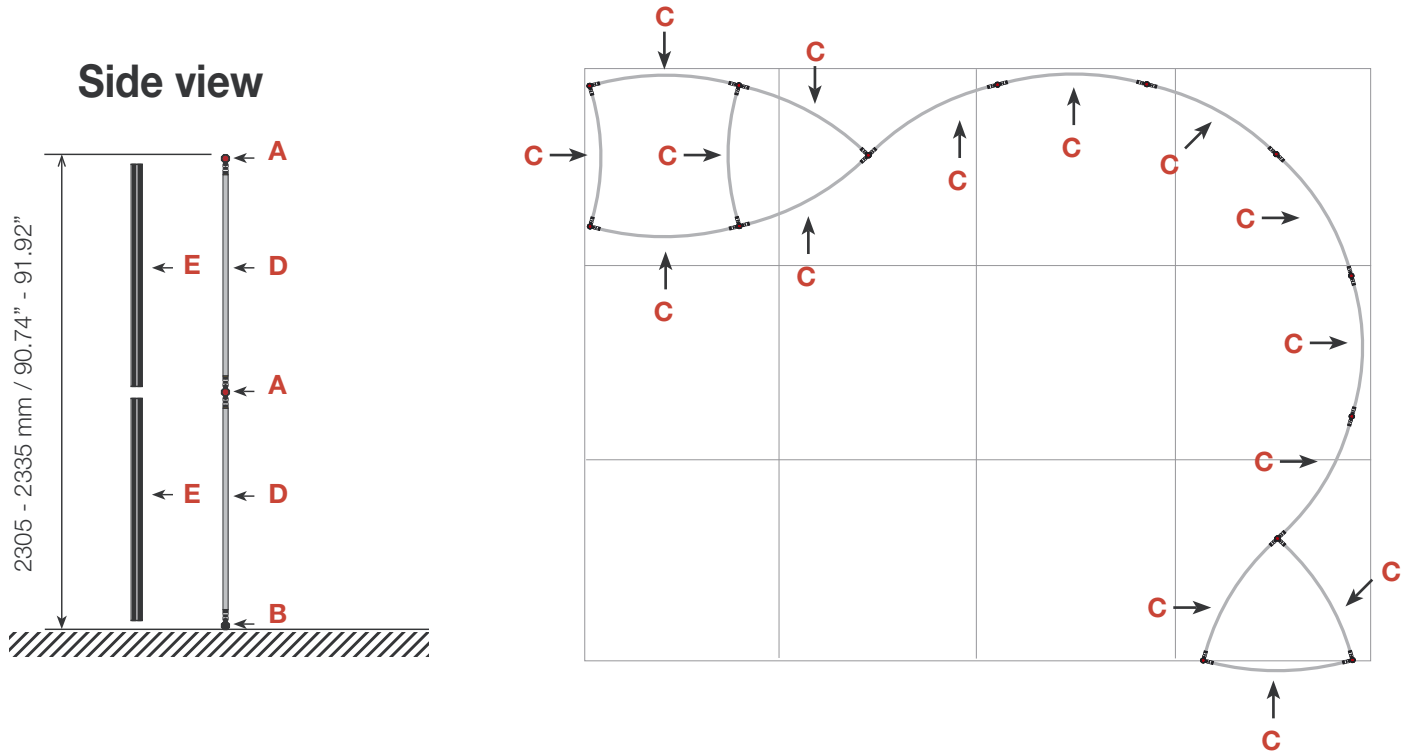

Exhibition unit **Shape D55** 230 cm

Item.	Components	Quantity
A	Red junction	26 pcs.
B	Grey junction	13 pcs.
C	Purple rod	45 pcs.
D	Gold rod	26 pcs.
E	Gold wing	24 pcs.
	Hanger	22 pcs.
	Clicker	22 pcs.

2010.04.19

For more information on how to assemble Ego, see our folder "General Assembly Instruction" or visit www.markbricdisplay.com/EGO

Exhibition unit **Shape D55** 230 cm

D55 	Panel no.	Quantity	Height (mm)	Width (mm)	Height (inch)	Width (inch)
	1	2	2	2280 mm	836 mm	89 3/4"
39	2	2	2280 mm	720 mm	89 3/4"	28.35"
7	1	1	2280 mm	684 mm	89 3/4"	26 15/16"
4	5	5	2280 mm	749 mm	89 3/4"	29 1/2"
3	2	2	2280 mm	778 mm	89 3/4"	30 5/8"
38	1	1	2280 mm	687 mm	89 3/4"	27.05"
2	1	1	2280 mm	807 mm	89 3/4"	31 3/4"
Total panels		14	<i>This panels fits into one MB EGO Plastic Hard Case</i>			