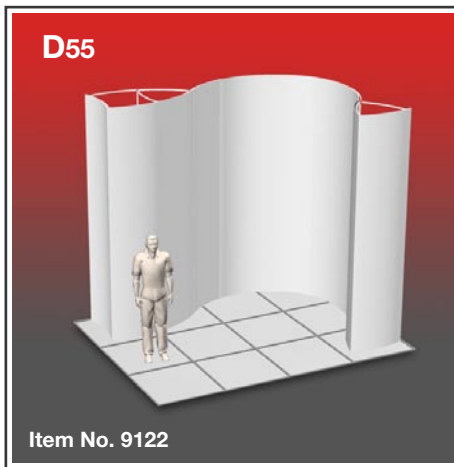

Exhibition unit **Shape D55** 230 cm

Item.	Components	Quantity
A	Red junction	26 pcs.
B	Grey junction	13 pcs.
C	Purple rod	45 pcs.
D	Gold rod	26 pcs.
E	Gold wing	24 pcs.
	Hanger	22 pcs.
	Clicker	22 pcs.

2010.04.19

For more information on how to assemble Ego, see our folder "General Assembly Instruction" or visit www.markbricdisplay.com/EGO

Exhibition unit **Shape D55** 230 cm

D55 	Panel no.	Quantity	Height (mm)	Width (mm)	Height (inch)	Width (inch)
	1	2	2	2280 mm	836 mm	89 3/4"
39	2	2	2280 mm	720 mm	89 3/4"	28.35"
7	1	1	2280 mm	684 mm	89 3/4"	26 15/16"
4	5	5	2280 mm	749 mm	89 3/4"	29 1/2"
3	2	2	2280 mm	778 mm	89 3/4"	30 5/8"
38	1	1	2280 mm	687 mm	89 3/4"	27.05"
2	1	1	2280 mm	807 mm	89 3/4"	31 3/4"
Total panels		14	<i>This panels fits into one MB EGO Plastic Hard Case</i>			