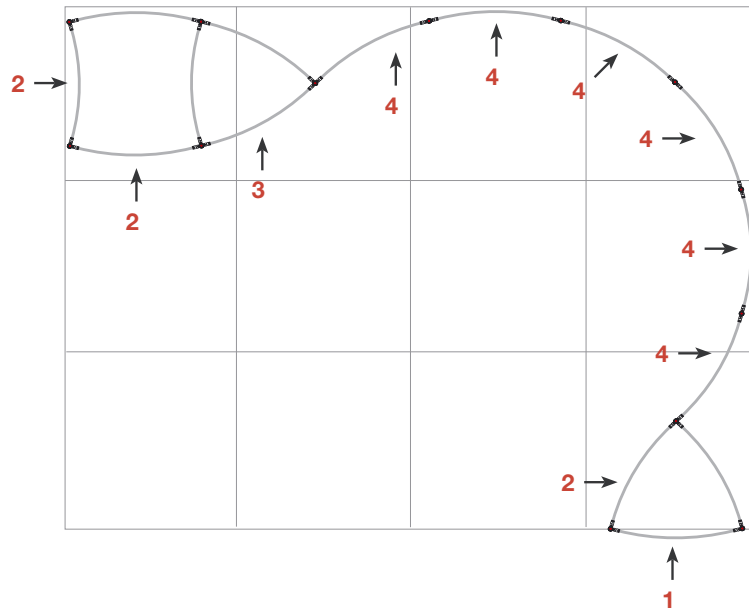

Exhibition unit **Shape D55** 230 cm

Item.	Components	Quantity
A	Red junction	26 pcs.
B	Grey junction	13 pcs.
C	Purple rod	45 pcs.
D	Gold rod	26 pcs.
E	Gold wing	24 pcs.
	Hanger	22 pcs.
	Clicker	22 pcs.

2010.04.19

For more information on how to assemble Ego, see our folder "General Assembly Instruction" or visit www.markbricdisplay.com/EGO

Exhibition unit **Shape D55** 230 cm

D55 	Panel no.	Quantity	Height (mm)	Width (mm)	Height (inch)	Width (inch)
	1	2	2	2280 mm	836 mm	89 3/4"
39	2	2	2280 mm	720 mm	89 3/4"	28.35"
7	1	1	2280 mm	684 mm	89 3/4"	26 15/16"
4	5	5	2280 mm	749 mm	89 3/4"	29 1/2"
3	2	2	2280 mm	778 mm	89 3/4"	30 5/8"
38	1	1	2280 mm	687 mm	89 3/4"	27.05"
2	1	1	2280 mm	807 mm	89 3/4"	31 3/4"
Total panels		14	<i>This panels fits into one MB EGO Plastic Hard Case</i>			