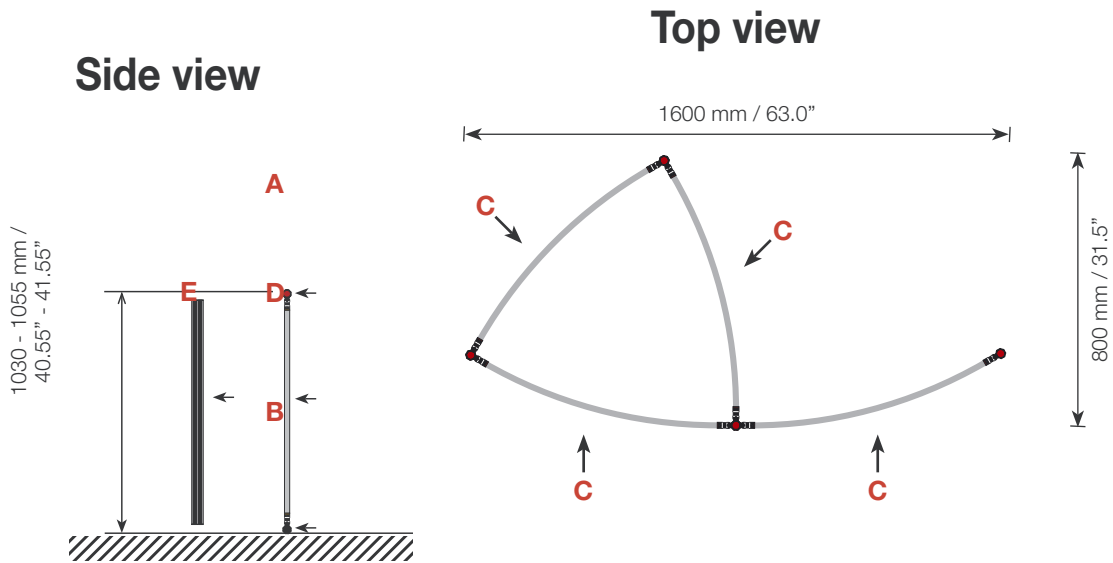

## Reception unit **Shape R14** 105 cm

Item.	Components	Quantity
<b>A</b>	Red junction	4 pcs.
<b>B</b>	Grey junction	4 pcs.
<b>C</b>	Purple rod	8 pcs.
<b>D</b>	Silver rod	4 pcs.
<b>E</b>	Silver wing	4 pcs.
	Silver mag-bar	2 pcs.
	Mag-bar holder (black)	2 pcs.
	Mag-bar holder (grey)	2 pcs.
	Hanger	8 pcs.
	Clicker	8 pcs.