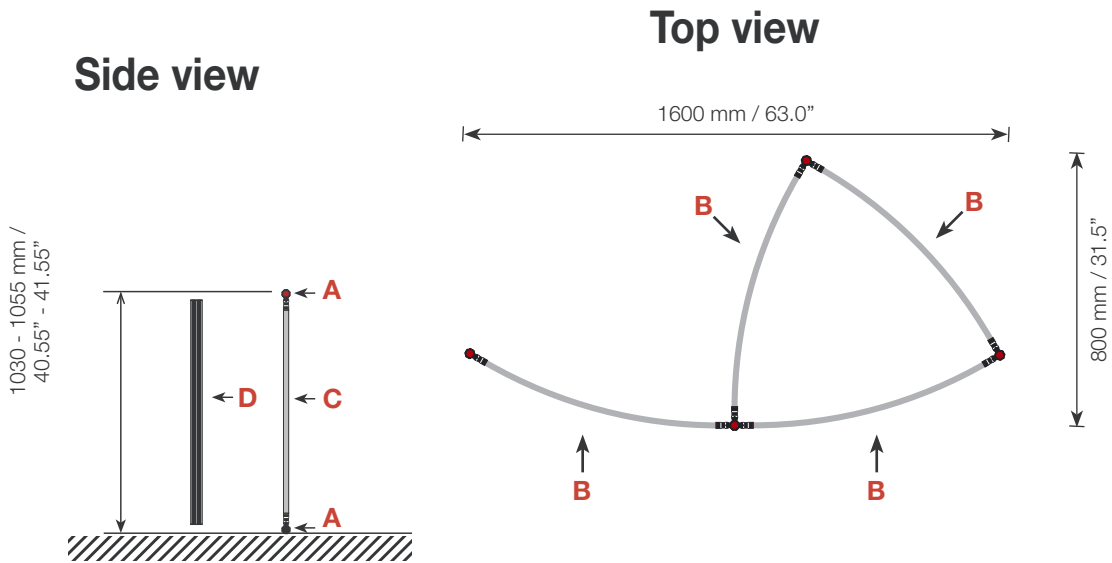

Reception unit **Shape R15** 105 cm

Item.	Components	Quantity
A	Grey junction	8 pcs.
B	Purple rod	8 pcs.
C	Silver rod	4 pcs.
D	Silver wing	4 pcs.
	Silver mag-bar	2 pcs.
	Mag-bar holder (black)	2 pcs.
	Mag-bar holder (grey)	2 pcs.
	Hanger	8 pcs.
	Clicker	8 pcs.