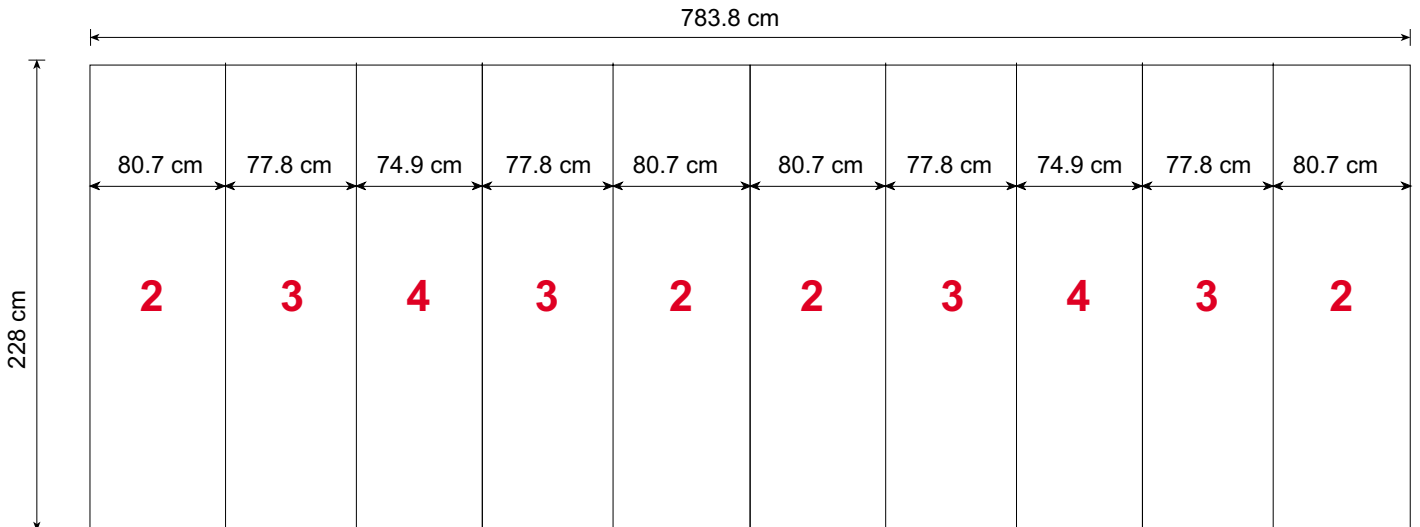

Measurement for printing & cutting of panels

Metric / cm

Tower unit **shape T₁₂** 230 cm

		Tower unit shape T ₁₂ 230 cm			
		Panel no.	Quantity	Height	
		2	4	228 cm	80.7 cm
		3	4	228 cm	77.8 cm
		4	2	228 cm	74.9 cm
Total printing panels		10			

ItemNo. 8945

The panels fit into two MB EGO Plastic Hard case.

Panel Area: 17.5 m²

Mark Bric Display Corp.
North America Tel. 800.742.6275 Fax. 800.565.9506 E-mail: markbric@markbric.com

Mark Bric Display AB
Worldwide Headquarters Tel. +46 33 480460 Fax. +46 33 480470 E-mail: display@markbric.se