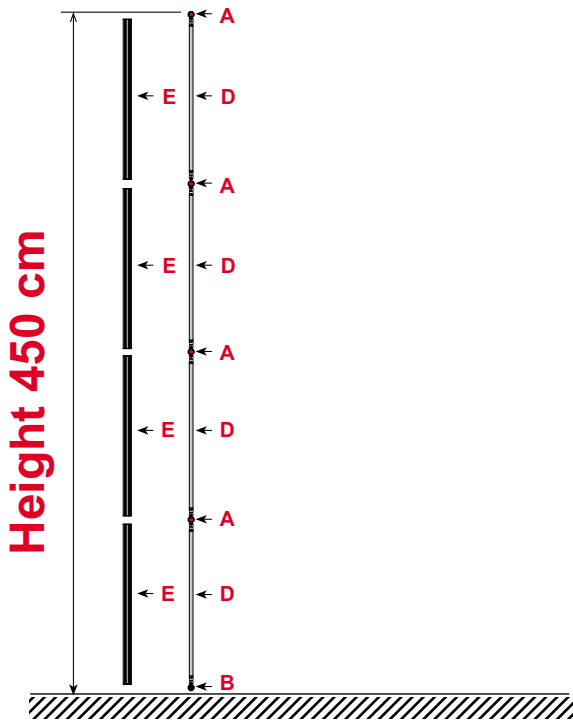

# Assembly information

Metric / cm

## Tower unit **shape T<sub>12</sub>** 450 cm

### Side view

**Ladder Needed 4m' High**

### Top view

ItemNo. 8947

Drawing no.	Tower unit shape T <sub>12</sub> 450 cm	
	Components	All sided wall
<b>A</b>	Junction	40 pcs.
<b>B</b>	Leveling Junction	10 pcs.
<b>C</b>	Rod (purple)	70 pcs.
<b>D</b>	Rod (gold)	40 pcs.
<b>E</b>	Wing (gold)	40 pcs.
	Hanger	20 pcs.
	Clicker	20 pcs.