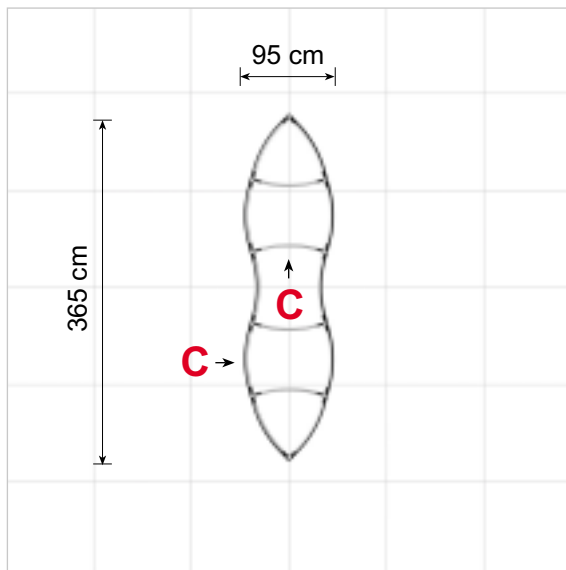

# Assembly information

Metric / cm

## Tower unit **shape T<sub>12</sub>** 450 cm

### Side view

**Ladder Needed 4m' High**

### Top view

ItemNo. 8947

Drawing no.	Tower unit shape T <sub>12</sub> 450 cm	
	Components	All sided wall
<b>A</b>	Junction	40 pcs.
<b>B</b>	Leveling Junction	10 pcs.
<b>C</b>	Rod (purple)	70 pcs.
<b>D</b>	Rod (gold)	40 pcs.
<b>E</b>	Wing (gold)	40 pcs.
	Hanger	20 pcs.
	Clicker	20 pcs.