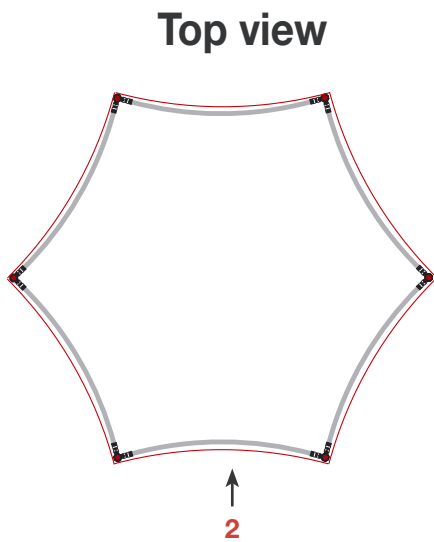

## Tower unit **Shape T14** 230 cm

T14  Item No. 8994	Panel no.	Quantity	Height (mm)	Width (mm)	Height (inch)	Width (inch)
		<b>2</b>	6	2280 mm	807 mm	89 3/4"
<b>Total panels</b>		<b>6</b>	<i>This panels fits into one MB EGO Plastic Hard Case</i>			

Add-On component for Graphic Panels	
Mag-Tape	28 m / 92 ft.
Corner tabs	24 pcs.
Edge stiffener	12 pcs.

For more information on graphic panel production, see our folder "EGO Graphic Panel Production" or visit [www.markbricdisplay.com/EGO](http://www.markbricdisplay.com/EGO)