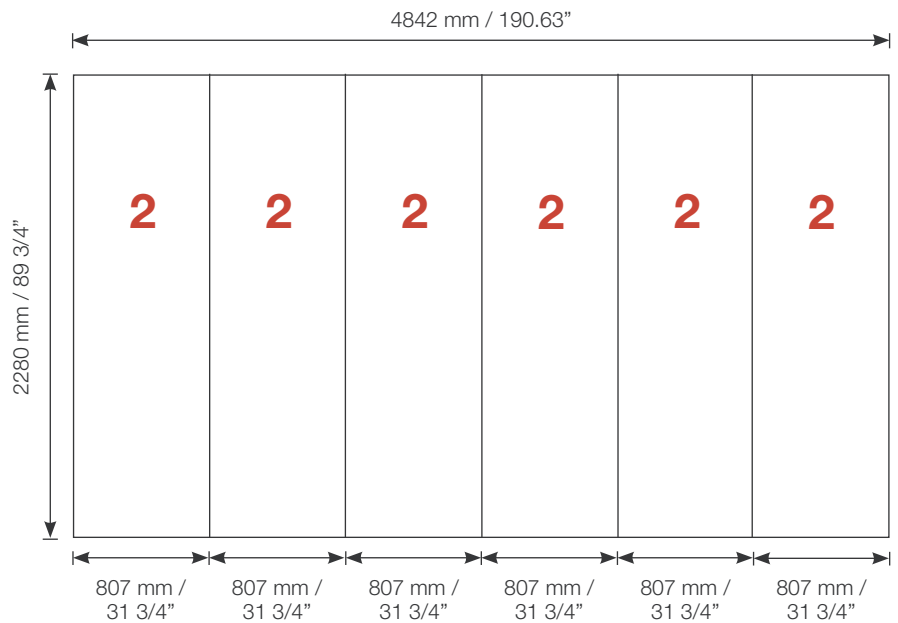

## Tower unit **Shape T14** 230 cm

T14  Item No. 8994	Panel no.	Quantity	Height (mm)	Width (mm)	Height (inch)	Width (inch)
		<b>2</b>	6	2280 mm	807 mm	89 3/4"
<b>Total panels</b>		<b>6</b>	<i>This panels fits into one MB EGO Plastic Hard Case</i>			

Add-On component for Graphic Panels	
Mag-Tape	28 m / 92 ft.
Corner tabs	24 pcs.
Edge stiffener	12 pcs.

For more information on graphic panel production, see our folder "EGO Graphic Panel Production" or visit [www.markbricdisplay.com/EGO](http://www.markbricdisplay.com/EGO)