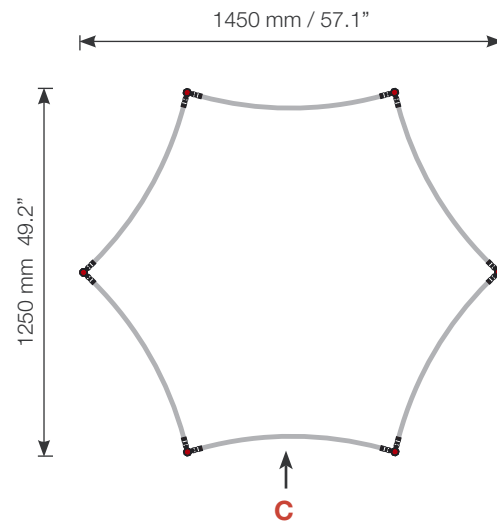

Tower unit **Shape T14** 340 cm

Side view

Top view

Item.	Components	Quantity
A	Red junction	18 pcs.
B	Grey junction	6 pcs.
C	Purple rod	24 pcs.
D	Gold rod	18 pcs.
E	Gold wing	18 pcs.
	Hanger	12 pcs.
	Clicker	12 pcs.