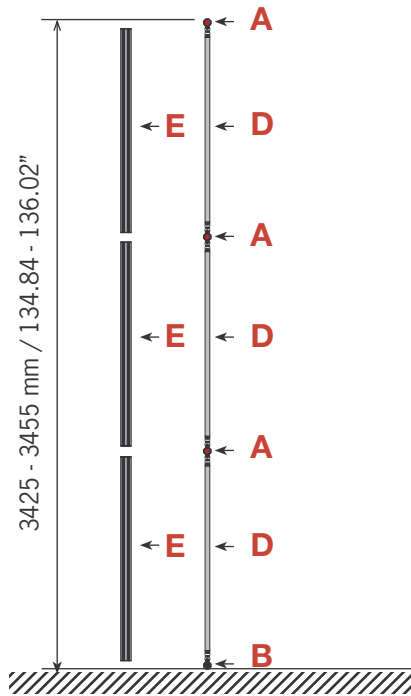

Tower unit **Shape T14** 340 cm

Side view

Top view

Item.	Components	Quantity
A	Red junction	18 pcs.
B	Grey junction	6 pcs.
C	Purple rod	24 pcs.
D	Gold rod	18 pcs.
E	Gold wing	18 pcs.
	Hanger	12 pcs.
	Clicker	12 pcs.