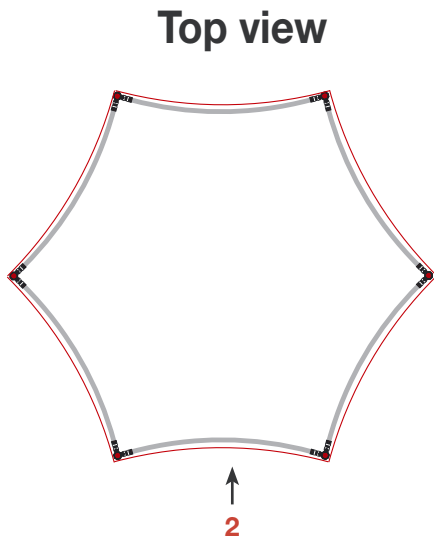

## Tower unit **Shape T14** 560 cm

T14  Item No. 8997	Panel no.	Quantity	Height (mm)	Width (mm)	Height (inch)	Width (inch)
		<b>2</b>	6	5640 mm	807 mm	222.0"
<b>Total panels</b>		<b>6</b>	<i>This panels fits into one MB EGO Plastic Hard Case</i>			

Add-On component for Graphic Panels	
Mag-Tape	68 m / 223 ft.
Corner tabs	24 pcs.
Edge stiffener	12 pcs.

For more information on graphic panel production, see our folder "EGO Graphic Panel Production" or visit [www.markbricdisplay.com/EGO](http://www.markbricdisplay.com/EGO)