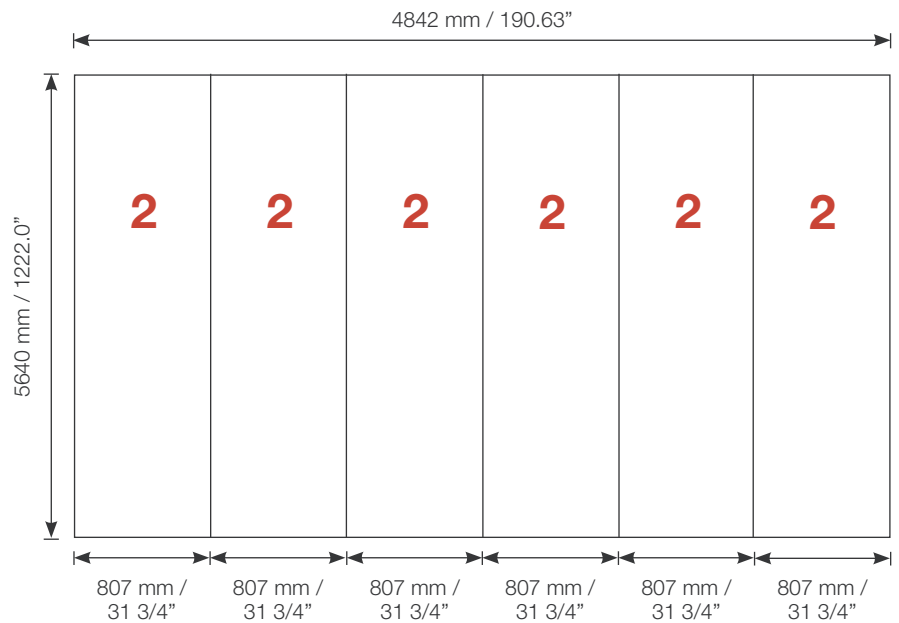

## Tower unit **Shape T14** 560 cm

T14  Item No. 8997	Panel no.	Quantity	Height (mm)	Width (mm)	Height (inch)	Width (inch)
		<b>2</b>	6	5640 mm	807 mm	222.0"
<b>Total panels</b>		<b>6</b>	<i>This panels fits into one MB EGO Plastic Hard Case</i>			

Add-On component for Graphic Panels	
Mag-Tape	68 m / 223 ft.
Corner tabs	24 pcs.
Edge stiffener	12 pcs.

For more information on graphic panel production, see our folder "EGO Graphic Panel Production" or visit [www.markbricdisplay.com/EGO](http://www.markbricdisplay.com/EGO)