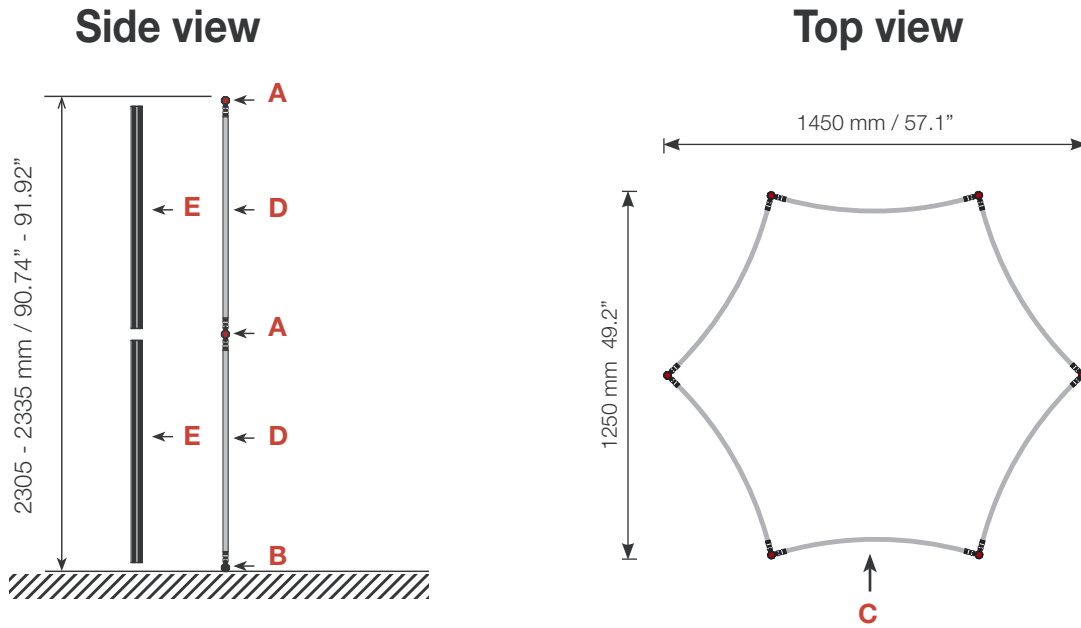

Tower unit **Shape T15** 230 cm

Item.	Components	Quantity
A	Red junction	12 pcs.
B	Grey junction	6 pcs.
C	Purple rod	18 pcs.
D	Gold rod	12 pcs.
E	Gold wing	12 pcs.
	Hanger	12 pcs.
	Clicker	12 pcs.

T15

Item No. 8998