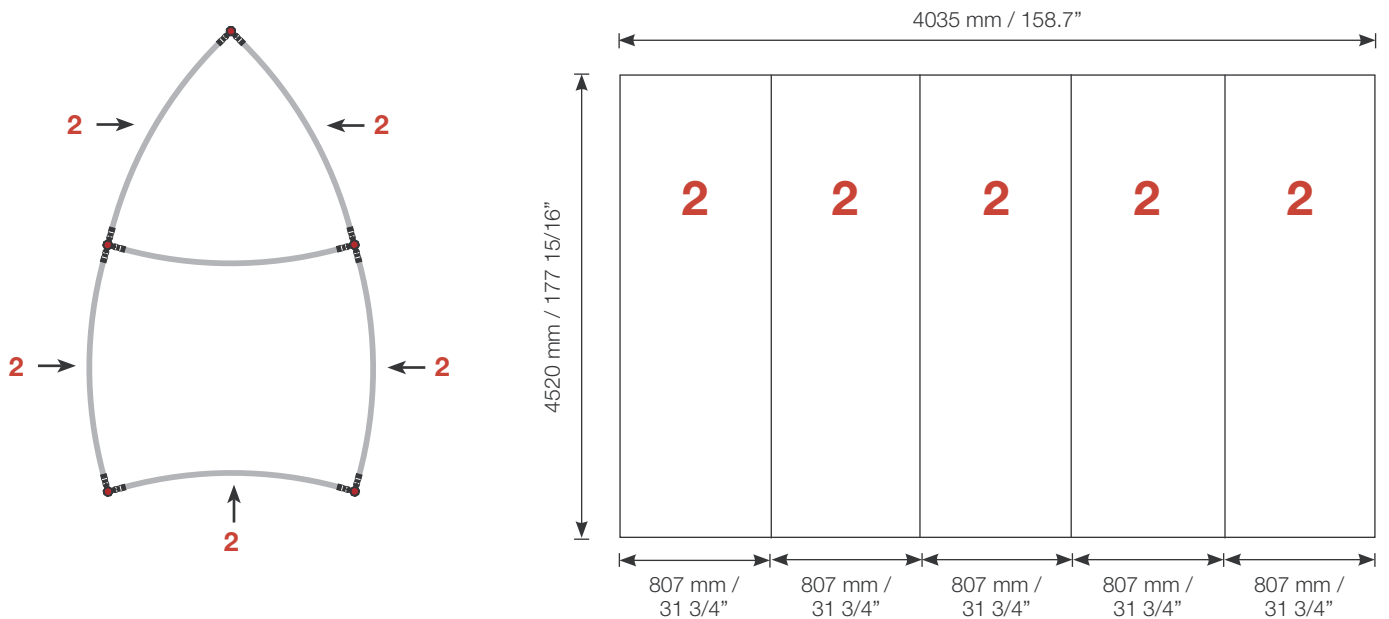

Tower unit **Shape T2** 450 cm

Item.	Components	Quantity
A	Red junction	20 pcs.
B	Grey junction	5 pcs.
C	Purple rod	30 pcs.
D	Gold rod	20 pcs.
E	Gold wing	20 pcs.
	Hanger	10 pcs.
	Clicker	10 pcs.

T2

Item No. 8907

For more information on how to assemble Ego, see our folder "General Assembly Instruction" or visit www.markbricdisplay.com/EGO

Tower unit **Shape T2** 450 cm

 <p>T2 Item No. 8907</p>	Panel no.	Quantity	Height (mm)	Width (mm)	Height (inch)	Width (inch)
		2	5	4520 mm	807 mm	177 15/16"
Total panels		5	<i>This panels fits into one MB EGO Plastic Hard Case</i>			

Top view

Add-On component for Graphic Panels	
Mag-Tape	45,2 m / 149 ft.
Corner tabs	20 pcs.
Edge stiffener	10 pcs.

For more information on graphic panel production, see our folder "EGO Graphic Panel Production" or visit www.markbricdisplay.com/EGO