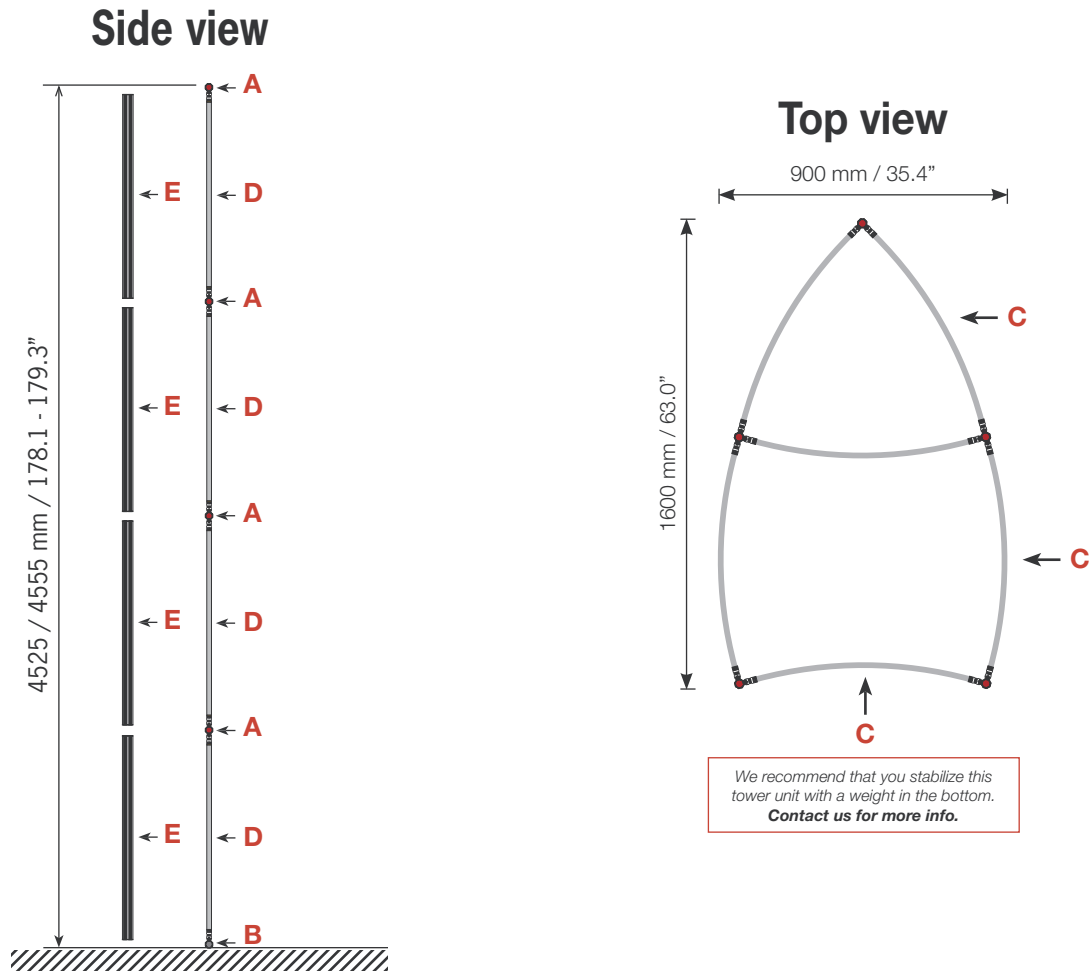

Tower unit **Shape T2** 450 cm

Item.	Components	Quantity
A	Red junction	20 pcs.
B	Grey junction	5 pcs.
C	Purple rod	30 pcs.
D	Gold rod	20 pcs.
E	Gold wing	20 pcs.
	Hanger	10 pcs.
	Clicker	10 pcs.

T2

Item No. 8907

For more information on how to assemble Ego, see our folder "General Assembly Instruction" or visit www.markbricdisplay.com/EGO

Tower unit **Shape T2** 450 cm

 <p>T2 Item No. 8907</p>	Panel no.	Quantity	Height (mm)	Width (mm)	Height (inch)	Width (inch)
		2	5	4520 mm	807 mm	177 15/16"
Total panels		5	<i>This panels fits into one MB EGO Plastic Hard Case</i>			

Top view

Add-On component for Graphic Panels	
Mag-Tape	45,2 m / 149 ft.
Corner tabs	20 pcs.
Edge stiffener	10 pcs.

For more information on graphic panel production, see our folder "EGO Graphic Panel Production" or visit www.markbricdisplay.com/EGO