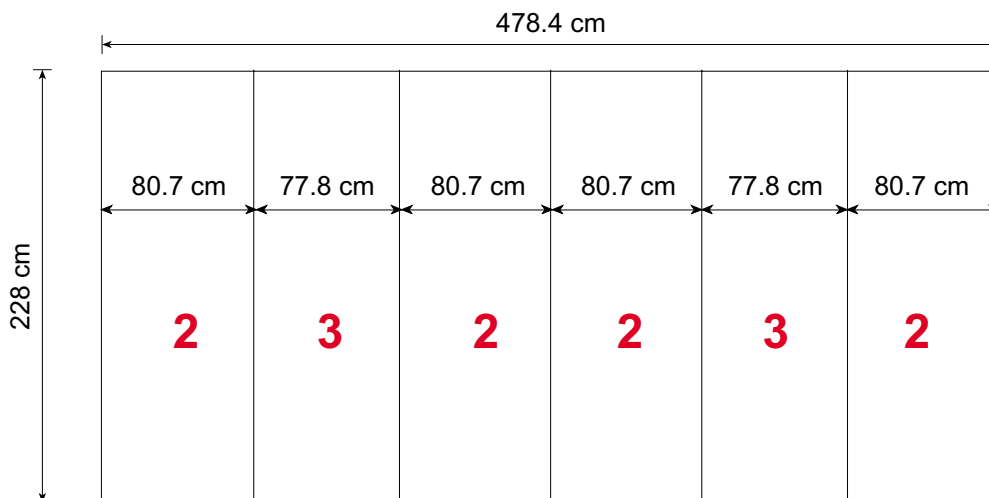

Measurement for printing & cutting of panels

Metric / cm

Tower unit **shape T4** 230 cm

		Tower unit shape T4 230 cm			
Panel no.	Quantity	Height	Width		
2	4	228 cm	80.7 cm		
3	2	228 cm	77.8 cm		
Total printing panels		6			

ItemNo. 8913

The panels fit into one MB EGO Plastic Hard case.

Panel Area: 11 m²

Mark Bric Display Corp.
North America Tel. 800.742.6275 Fax. 800.565.9506 E-mail:markbric@markbric.com

Mark Bric Display AB
Worldwide Headquarters Tel. +46 33 480460 Fax. +46 33 480470 E-mail:display@markbric.se