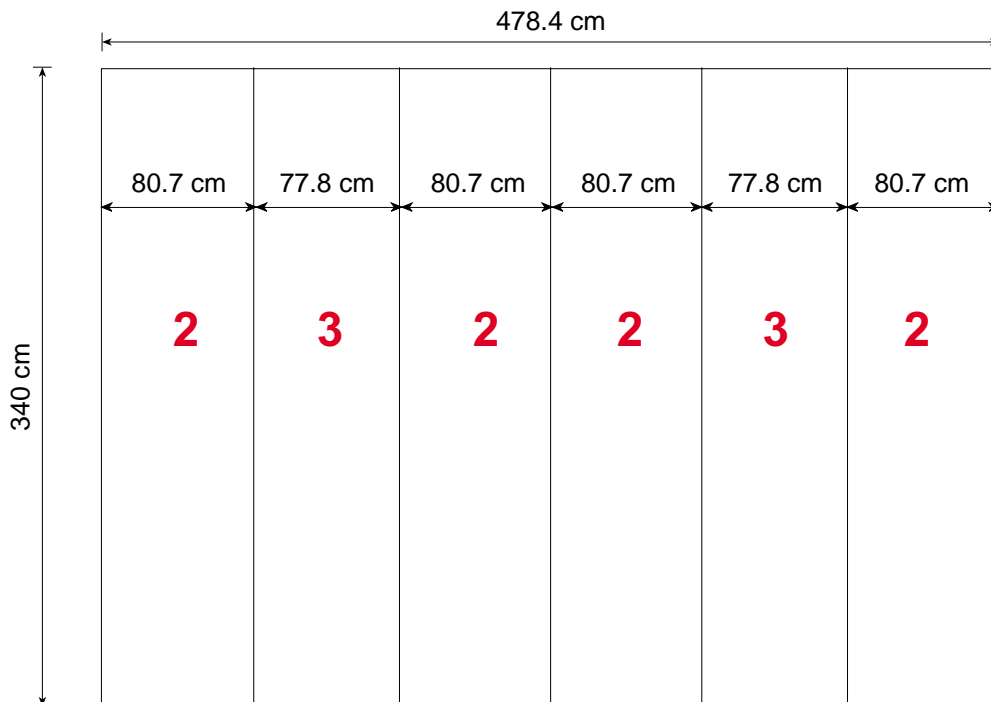

# Measurement for printing & cutting of panels

Metric / cm

## Tower unit **shape T<sub>4</sub>** 340 cm

		Tower unit shape T <sub>4</sub> 340 cm			
Panel no.	Quantity	Height	Width		
2	4	340 cm	80.7 cm		
3	2	340 cm	77.8 cm		
<b>Total printing panels</b>		<b>6</b>			

The panels fit into one MB EGO Plastic Hard case.

Panel Area: 16.5 m<sup>2</sup>

Mark Bric Display Corp.  
North America Tel. 800.742.6275 Fax. 800.565.9506 E-mail: markbric@markbric.com

Mark Bric Display AB  
Worldwide Headquarters Tel. +46 33 480460 Fax. +46 33 480470 E-mail: display@markbric.se