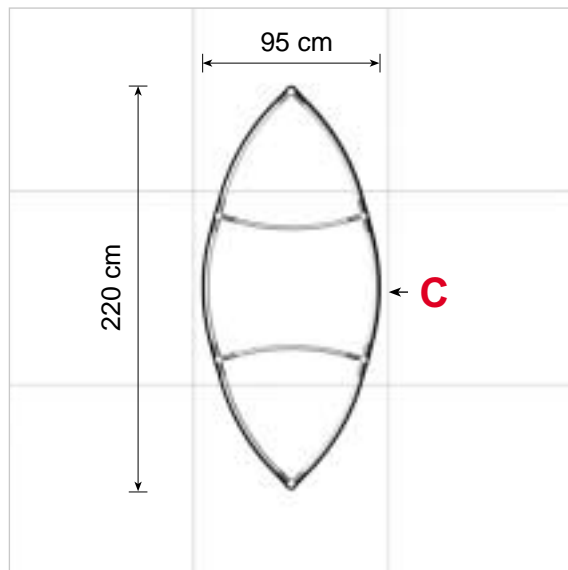

# Assembly information

Metric / cm

## Tower unit **shape T4** 560 cm

Side view

Ladder Needed 5m' High

Top view

ItemNo. 8916

Drawing no.	Tower unit shape T4 560 cm	
	Components	pcs.
A	Junction	30 pcs.
B	Leveling Junction	6 pcs.
C	Rod (purple)	48 pcs.
D	Rod (gold)	30 pcs.
E	Wing (gold)	30 pcs.
	Hanger	12 pcs.
	Clicker	12 pcs.