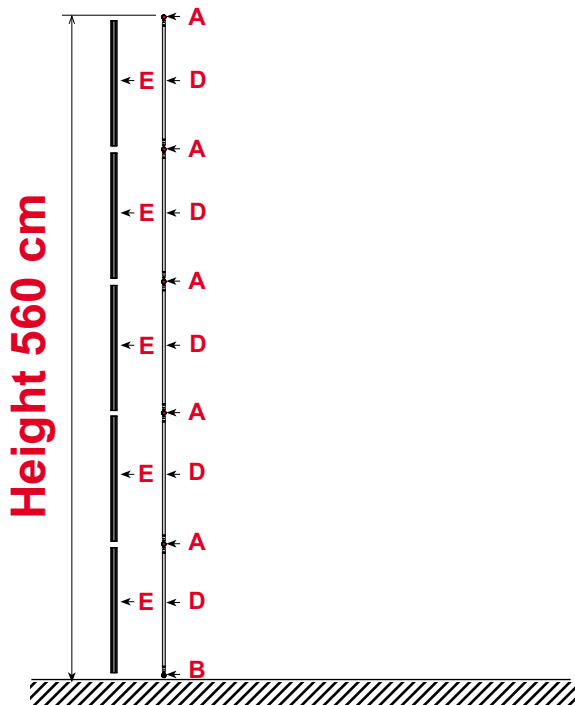

# Assembly information

Metric / cm

## Tower unit **shape T4** 560 cm

Side view

Ladder Needed 5m' High

Top view

ItemNo. 8916

Drawing no.	Tower unit shape T4 560 cm	
	Components	pcs.
A	Junction	30 pcs.
B	Leveling Junction	6 pcs.
C	Rod (purple)	48 pcs.
D	Rod (gold)	30 pcs.
E	Wing (gold)	30 pcs.
	Hanger	12 pcs.
	Clicker	12 pcs.