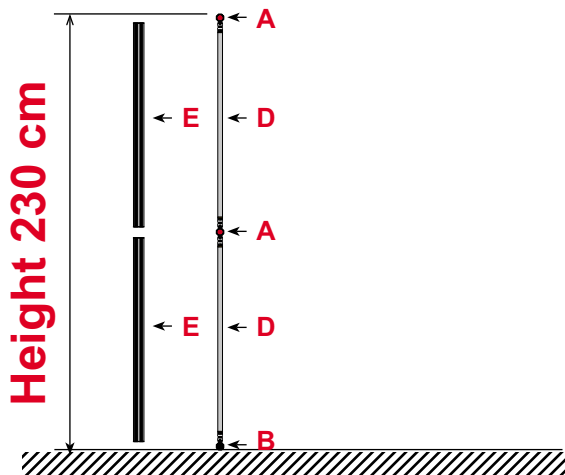

Tower unit **shape T7** 230 cm

Side view

Top view

ItemNo. 8925

Drawing no.	Tower unit shape T7 230 cm	
	Components	pcs.
A	Junction	8 pcs.
B	Leveling Junction	4 pcs.
C	Rod (purple)	12 pcs.
D	Rod (gold)	8 pcs.
E	Wing (gold)	8 pcs.
	Hanger	8 pcs.
	Clicker	8 pcs.