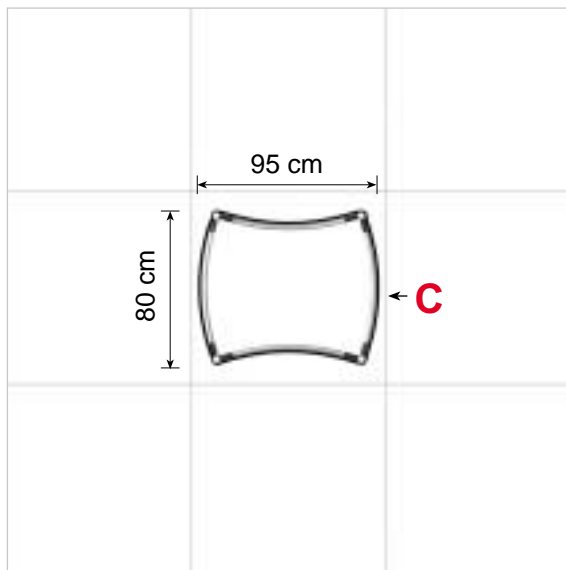

Tower unit **shape T7** 230 cm

Side view

Top view

ItemNo. 8925

Drawing no.	Tower unit shape T7 230 cm	
	Components	pcs.
A	Junction	8 pcs.
B	Leveling Junction	4 pcs.
C	Rod (purple)	12 pcs.
D	Rod (gold)	8 pcs.
E	Wing (gold)	8 pcs.
	Hanger	8 pcs.
	Clicker	8 pcs.