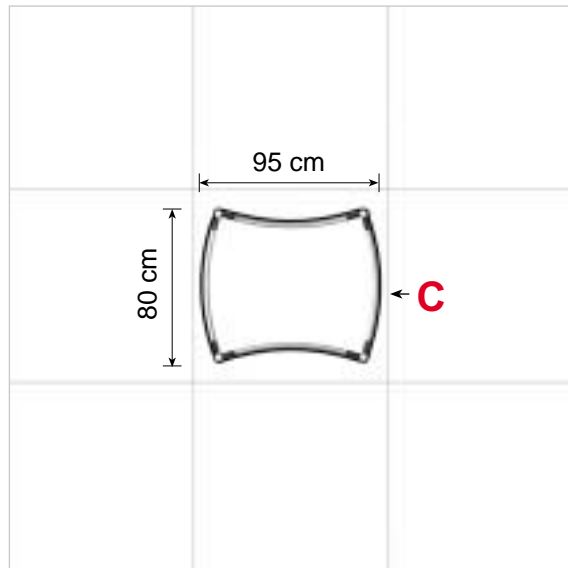

Assembly information

Metric / cm

Tower unit **shape T7** 450 cm

Side view

Ladder Needed 4m' High

Top view

ItemNo. 8927

Drawing no.	Tower unit shape T7 450 cm	
	Components	pcs.
A	Junction	16 pcs.
B	Leveling Junction	4 pcs.
C	Rod (purple)	20 pcs.
D	Rod (gold)	16 pcs.
E	Wing (gold)	16 pcs.
	Hanger	8 pcs.
	Clicker	8 pcs.