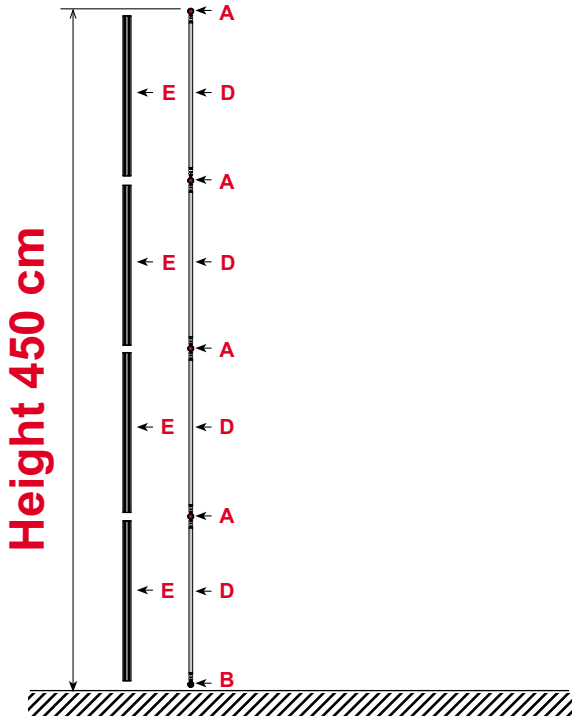

Assembly information

Metric / cm

Tower unit **shape T7** 450 cm

Side view

Ladder Needed 4m' High

Top view

ItemNo. 8927

Drawing no.	Tower unit shape T7 450 cm	
	Components	pcs.
A	Junction	16 pcs.
B	Leveling Junction	4 pcs.
C	Rod (purple)	20 pcs.
D	Rod (gold)	16 pcs.
E	Wing (gold)	16 pcs.
	Hanger	8 pcs.
	Clicker	8 pcs.