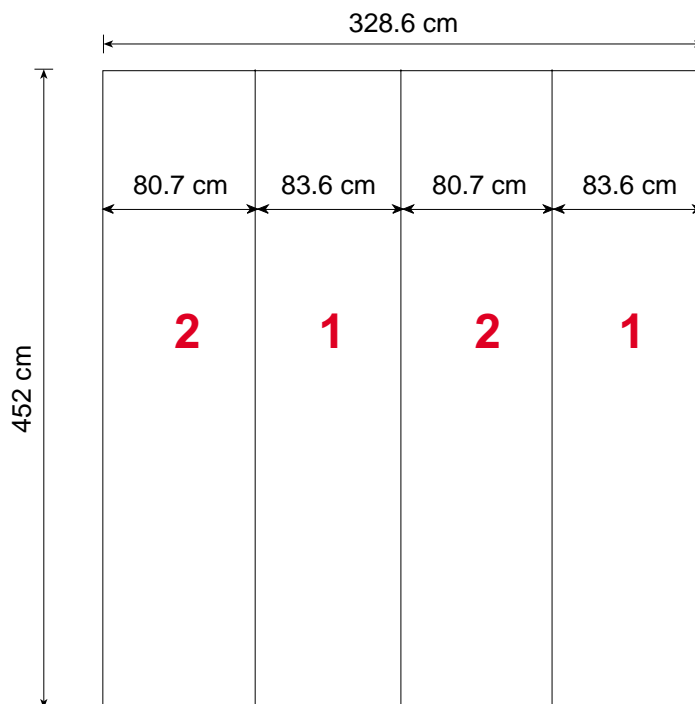

Measurement for printing & cutting of panels

Metric / cm

Tower unit shape T7 450 cm

	Tower unit shape T7 450 cm			
	Panel no.	Quantity	Height	
	2	2	452 cm	80.7 cm
	1	2	452 cm	83.6 cm
Total printing panels		4		

ItemNo. 8927

The panels fit into one MB EGO Plastic Hard case.

Panel Area: 14.5 m²

Mark Bric Display Corp.
North America Tel. 800.742.6275 Fax. 800.565.9506 E-mail: markbric@markbric.com

Mark Bric Display AB
Worldwide Headquarters Tel. +46 33 480460 Fax. +46 33 480470 E-mail: display@markbric.se